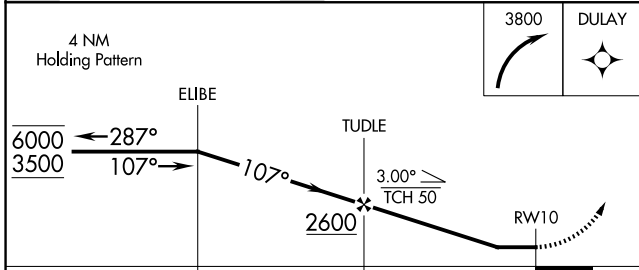

APP CRS	Rwy Idg	N/A
107°	TDZE	N/A
	Apt Elev	1039

RNAV (GPS)-A

SKANEATELES AERO DROME (6B9)

RNP APCH - GPS.		MISSED APPROACH: Climbing right turn to 3800 direct DULAY and hold.
<p>⚠ Circling NA to Rwys 4 and 22. Circling to Rwy 28 NA at night. ⚠ Rwy 28 helicopter visibility reduction below 1 SM NA.</p>		
AWOS-3P 120.125	SYRACUSE APP CON 126.125 269.125	UNICOM 122.8 (CTAF) 0

NE-2, 15 MAY 2025 to 12 JUN 2025

NE-2, 15 MAY 2025 to 12 JUN 2025

CATEGORY	A	B	C	D
CIRCLING	1600-1 561 (600-1)	1700-1 661 (700-1)	1780-2¼ 741 (800-2¼)	NA

REIL Rwys 10 and 28
MIRL Rwy 10-28 0