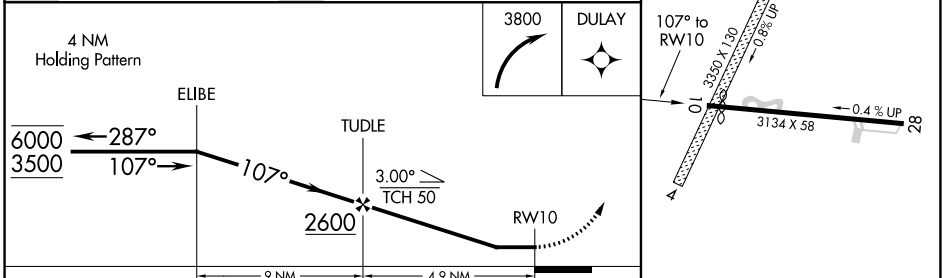

# RNAV (GPS)-A

SKANEATELES AERO DROME (6B9)

RNP APCH - GPS.

**⚠** Circling NA to Rwy 4 and 22. Circling to Rwy 28 NA at night.  
**⚠** Rwy 28 helicopter visibility reduction below 1 SM NA.

MISSED APPROACH: Climbing right turn to 3800 direct DULAY and hold.

AWOS-3P <b>120.125</b>	SYRACUSE APP CON <b>126.125 269.125</b>	UNICOM <b>122.8 (CTAF) ①</b>
---------------------------	--	---------------------------------

NE-2, 08 AUG 2024 to 05 SEP 2024

NE-2, 08 AUG 2024 to 05 SEP 2024