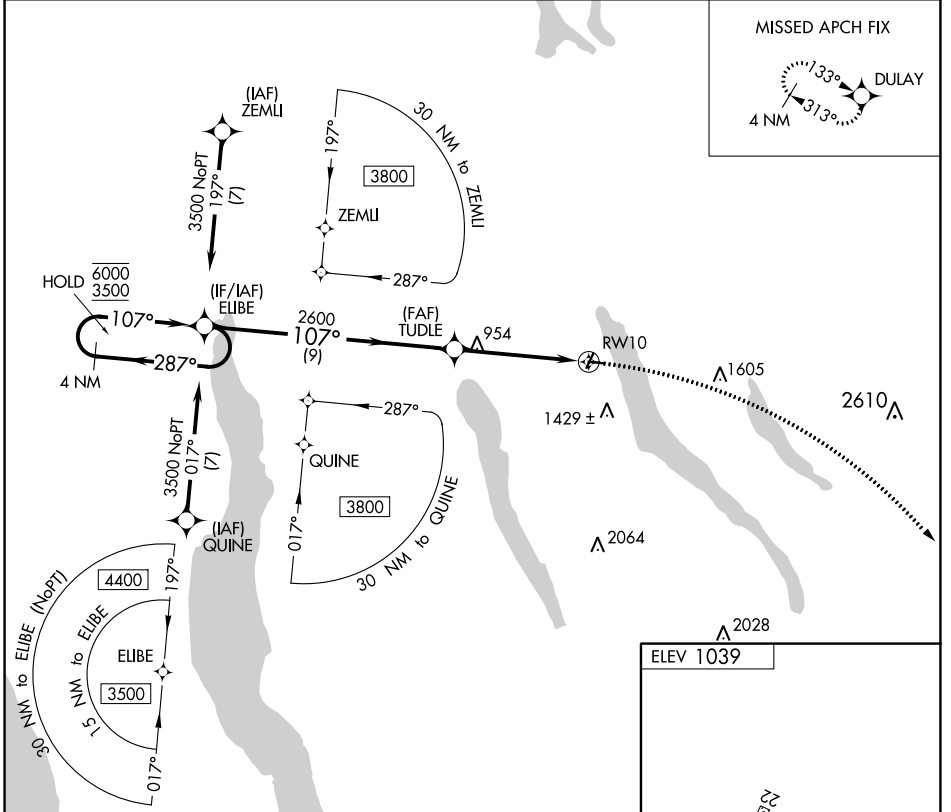

APP CRS	Rwy Idg	N/A
107°	TDZE	N/A
	Apt Elev	1039

# RNAV (GPS)-A

SKANEATELES AERO DROME (6B9)

RNP APCH - GPS.

**⚠** Circling NA to Rwy 4 and 22. Circling to Rwy 28 NA at night.  
**⚠** Rwy 28 helicopter visibility reduction below 1 SM NA.

MISSED APPROACH: Climbing right turn to 3800 direct DULAY and hold.

AWOS-3P <b>120.125</b>	SYRACUSE APP CON <b>126.125 269.125</b>	UNICOM <b>122.8 (CTAF) ①</b>
---------------------------	--	---------------------------------

NE-2, 08 AUG 2024 to 05 SEP 2024

NE-2, 08 AUG 2024 to 05 SEP 2024

CATEGORY	A	B	C	D
<b>ⓐ</b> CIRCLING	1600-1 561 (600-1)	1700-1 661 (700-1)	1780-2¼ 741 (800-2¼)	NA

REIL Rwy 10 and 28  
 MIRL Rwy 10-28 ①