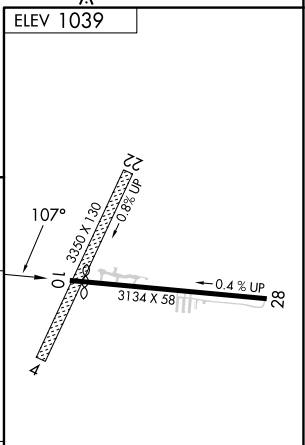

APP CRS	Rwy Idg	N/A
107°	TDZE	N/A
	Apt Elev	1039

RNAV (GPS)-A

SKANEATELES AERO DROME (6B9)

RNP APCH - GPS.		MISSED APPROACH: Climbing right turn to 3800 direct DULAY and hold.
<p>⚠ Circling NA to Rwys 4 and 22. Circling to Rwy 28 NA at night. ⚠ Rwy 28 helicopter visibility reduction below 1 SM NA.</p>		
AWOS-3P 120.125	SYRACUSE APP CON 126.125 269.125	UNICOM 122.8 (CTAF) 0

NE-2, 15 MAY 2025 to 12 JUN 2025

NE-2, 15 MAY 2025 to 12 JUN 2025

CATEGORY	A	B	C	D
CIRCLING	1600-1 561 (600-1)	1700-1 661 (700-1)	1780-2¼ 741 (800-2¼)	NA

REIL Rwys 10 and 28
MIRL Rwy 10-28 0