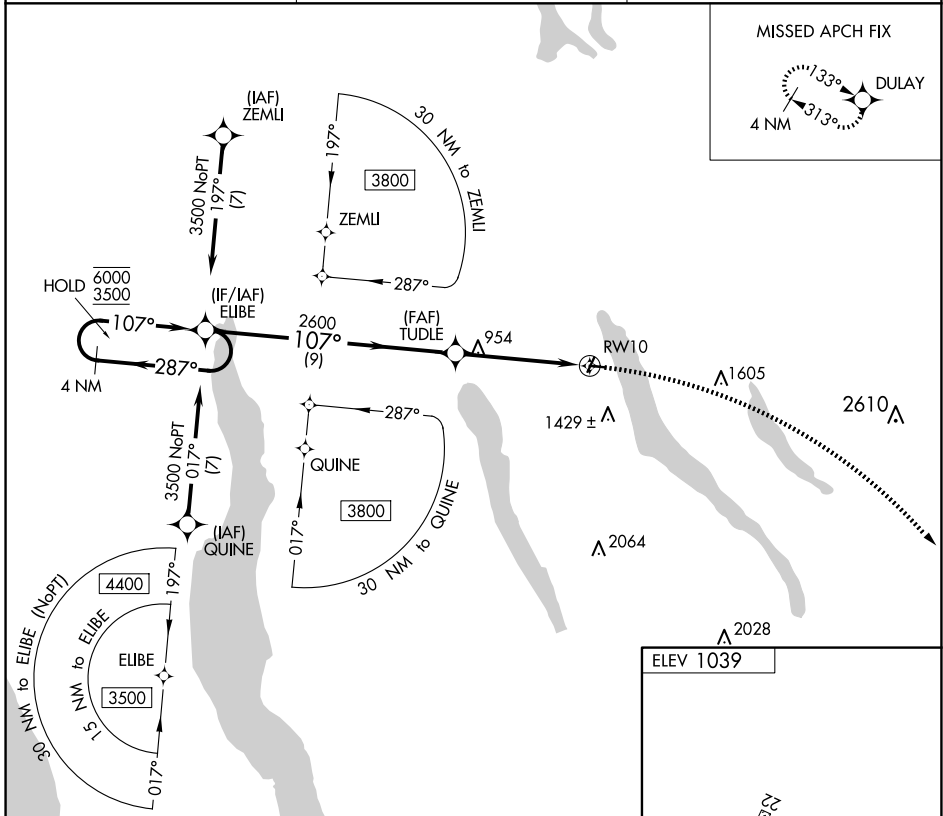

APP CRS	Rwy Idg	N/A
107°	TDZE	N/A
	Apt Elev	1039

RNAV (GPS)-A

SKANEATELES AERO DROME (6B9)

RNP APCH - GPS.		MISSED APPROACH: Climbing right turn to 3800 direct DULAY and hold.
<p>⚠ Circling NA to Rwys 4 and 22. Circling to Rwy 28 NA at night. ⚠ Rwy 28 helicopter visibility reduction below 1 SM NA.</p>		
AWOS-3P 120.125	SYRACUSE APP CON 126.125 269.125	UNICOM 122.8 (CTAF) 0

NE-2, 15 MAY 2025 to 12 JUN 2025

NE-2, 15 MAY 2025 to 12 JUN 2025

CATEGORY	A	B	C	D
CIRCLING	1600-1 561 (600-1)	1700-1 661 (700-1)	1780-2¼ 741 (800-2¼)	NA

REIL Rwys 10 and 28
MIRL Rwy 10-28 0