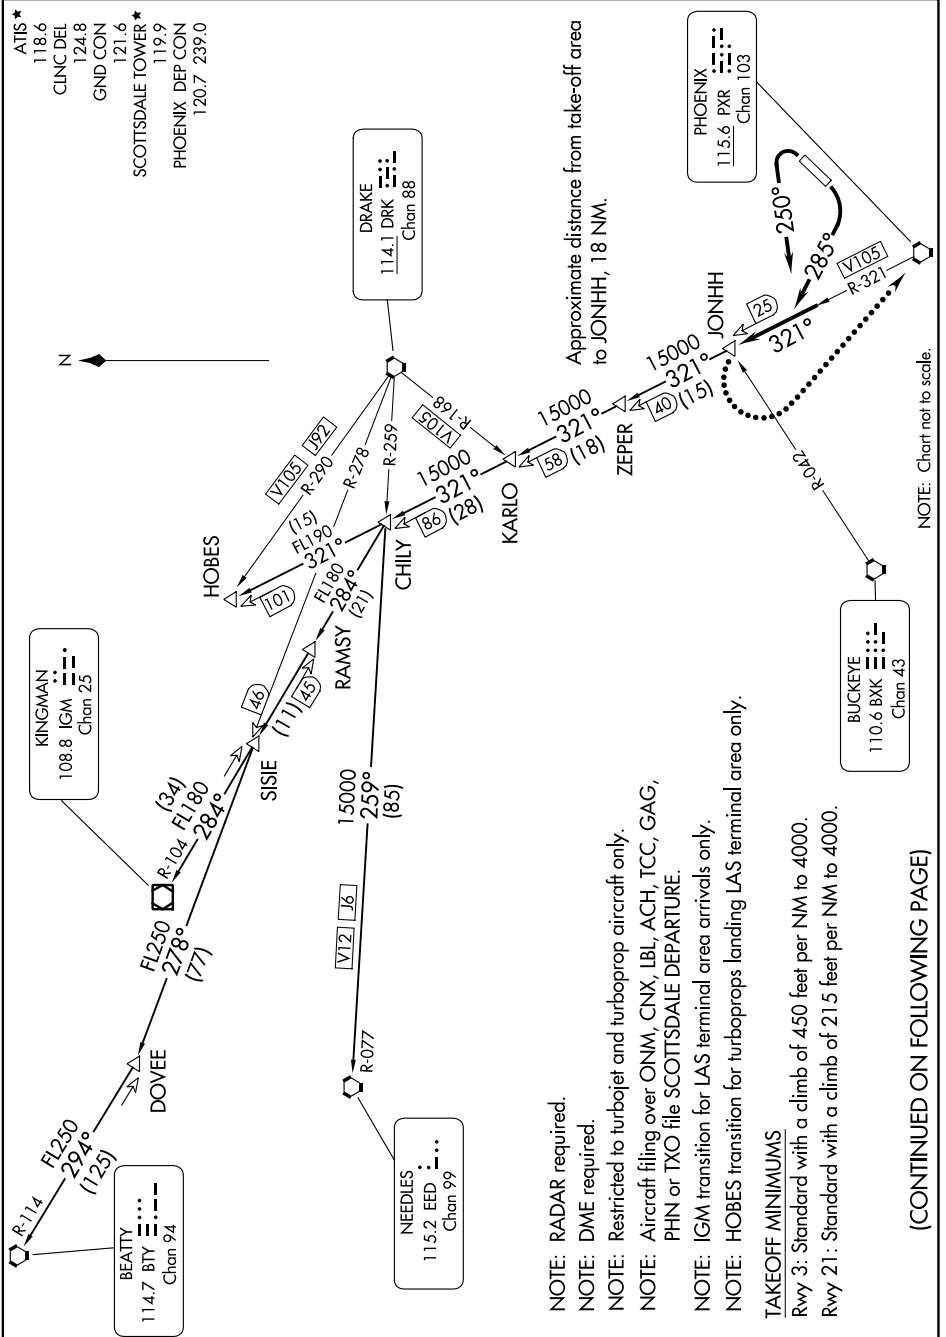

JONHH TWO DEPARTURE

AL-5651 (FAA)

SCOTTSDALE (SDL)
SCOTTSDALE, ARIZONA

SW-4, 31 OCT 2024 to 28 NOV 2024

(CONTINUED ON FOLLOWING PAGE)

SW-4, 31 OCT 2024 to 28 NOV 2024