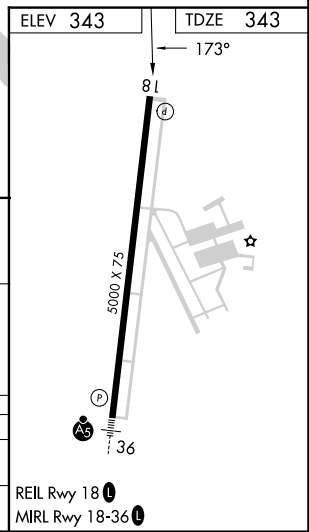

RNAV (GPS) RWY 18

NACOGDOCHES A L MANGHAM JR RGNL (OCH)

APP CRS	Rwy ldg	5000
173°	TDZE	343
	Apt Elev	343

RNP APCH-GPS.

⚠ Rwy 18 helicopter visibility reduction below 1 SM NA. When local altimeter setting not received, use Lufkin altimeter setting and increase all MDA 60 feet and visibility LNAV Cat C and Circling Cat C ¼ SM.

MISSED APPROACH: Climb to 2400 direct WAJGU and hold.

AWOS-3PT 135.625	HOUSTON CENTER 125.175 285.575	UNICOM 123.0(CTAF) 0
----------------------------	--	--------------------------------

CATEGORY	A	B	C	D
LNAV MDA	980-1	637 (700-1)	980-1¾ 637 (700-1¾)	NA
CIRCLING	980-1	637 (700-1)	1080-2 737 (800-2)	NA

RNAV (GPS) RWY 18

SC-5, 31 OCT 2024 to 28 NOV 2024

SC-5, 31 OCT 2024 to 28 NOV 2024