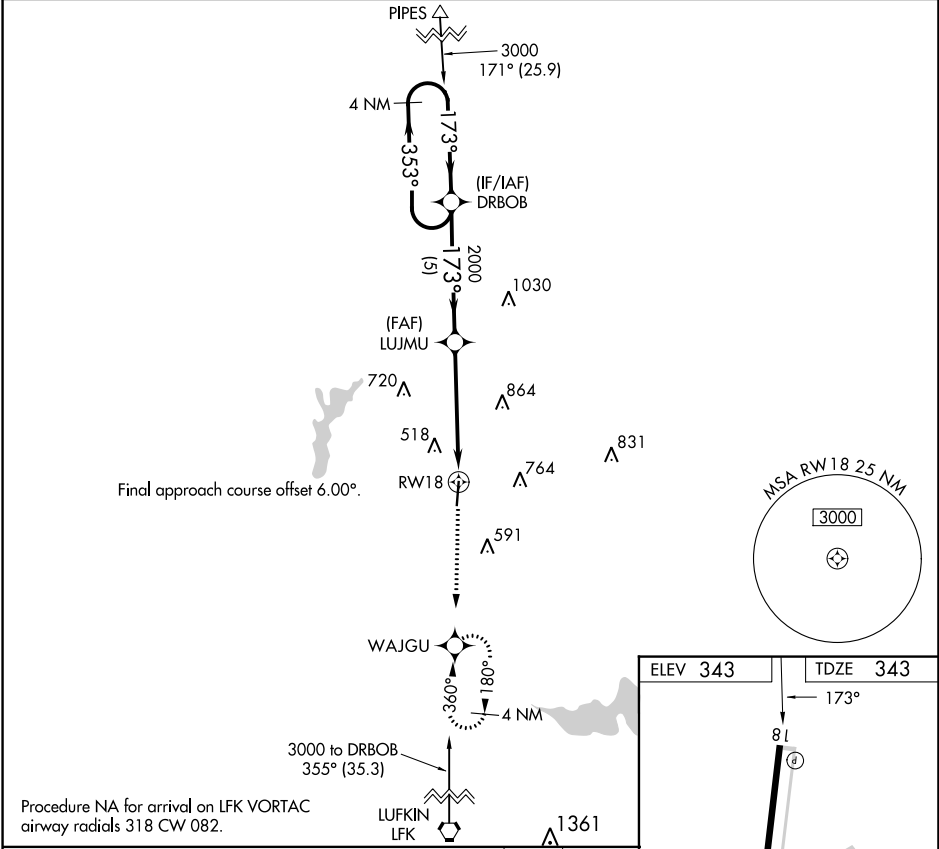

RNAV (GPS) RWY 18

NACOGDOCHES A L MANGHAM JR RGNL (OCH)

APP CRS	Rwy ldg	5000
173°	TDZE	343
	Apt Elev	343

RNP APCH-GPS.

⚠ Rwy 18 helicopter visibility reduction below 1 SM NA. When local altimeter setting not received, use Lufkin altimeter setting and increase all MDA 60 feet and visibility LNAV Cat C and Circling Cat C ¼ SM.

MISSED APPROACH: Climb to 2400 direct WAJGU and hold.

AWOS-3PT 135.625	HOUSTON CENTER 125.175 285.575	UNICOM 123.0(CTAF) 0
----------------------------	--	--------------------------------

CATEGORY	A	B	C	D
LNAV MDA	980-1	637 (700-1)	980-1¾ 637 (700-1¾)	NA
CIRCLING	980-1	637 (700-1)	1080-2 737 (800-2)	NA

RNAV (GPS) RWY 18

SC-5, 31 OCT 2024 to 28 NOV 2024

SC-5, 31 OCT 2024 to 28 NOV 2024