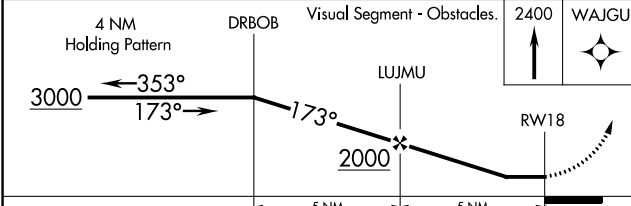

RNAV (GPS) RWY 18

NACOGDOCHES A L MANGHAM JR RGNL (OCH)

APP CRS	Rwy ldg	5000
173°	TDZE	343
	Apt Elev	343

RNP APCH-GPS.

⚠ Rwy 18 helicopter visibility reduction below 1 SM NA. When local altimeter setting not received, use Lufkin altimeter setting and increase all MDA 60 feet and visibility LNAV Cat C and Circling Cat C ¼ SM.

MISSED APPROACH: Climb to 2400 direct WAJGU and hold.

AWOS-3PT 135.625	HOUSTON CENTER 125.175 285.575	UNICOM 123.0(CTAF) 0
----------------------------	--	--------------------------------

CATEGORY	A	B	C	D
LNAV MDA	980-1	637 (700-1)	980-1¾ 637 (700-1¾)	NA
CIRCLING	980-1	637 (700-1)	1080-2 737 (800-2)	NA