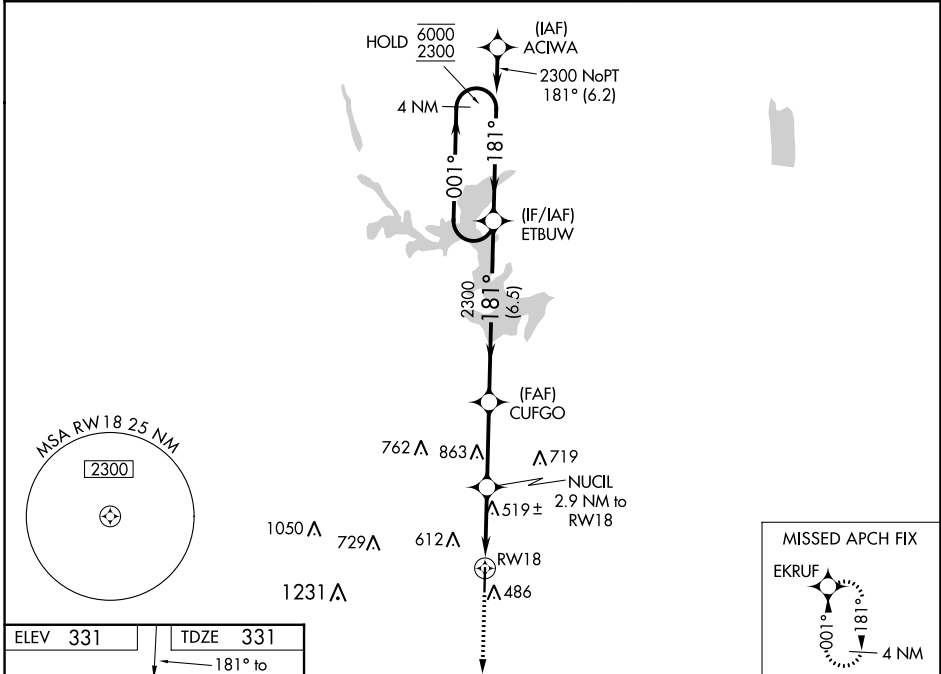

WAAS CH 97499 W18A	APP CRS 181°	Rwy Idg 5008 TDZE 331 Apt Elev 331
--	------------------------	---

RNAV (GPS) RWY 18

POPLAR BLUFF RGNL BUSINESS (POI^F)

RNP APCH-GPS.	MISSED APPROACH: Climb to 2300 direct EKRUF and hold.
---------------	---

ASOS 124.225	MEMPHIS CENTER 120.075 289.4	UNICOM 123.0 (CTAF) 0
------------------------	--	---------------------------------

CATEGORY	A	B	C	D
LPV DA		634-7/8	303 (400-7/8)	
LNAV/VNAV DA		675-1	344 (400-1)	
LNAV MDA	800-1	469 (500-1)	800-1 3/8	469 (500-1 3/8)
CIRCLING	840-1 509 (600-1)	920-1 589 (600-1)	920-1 1/2 589 (600-1 1/2)	980-2 649 (700-2)

NC-3, 31 OCT 2024 to 28 NOV 2024

NC-3, 31 OCT 2024 to 28 NOV 2024