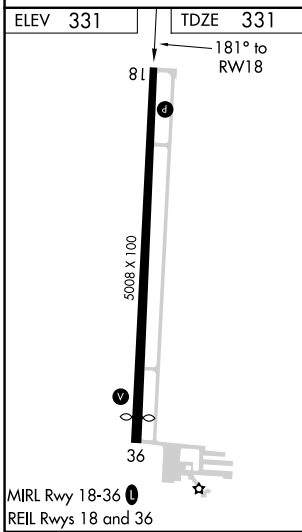

WAAS CH 97499 W18A	APP CRS 181°	Rwy Idg 5008 TDZE 331 Apt Elev 331
--	------------------------	---

RNAV (GPS) RWY 18

POPLAR BLUFF RGNL BUSINESS (POI^F)

RNP APCH-GPS.	MISSED APPROACH: Climb to 2300 direct EKRUF and hold.
---------------	---

ASOS 124.225	MEMPHIS CENTER 120.075 289.4	UNICOM 123.0 (CTAF) 0
------------------------	--	---------------------------------

CATEGORY	A	B	C	D
LPV DA		634-7/8	303 (400-7/8)	
LNAV/VNAV DA		675-1	344 (400-1)	
LNAV MDA	800-1	469 (500-1)	800-1 3/8	469 (500-1 3/8)
CIRCLING	840-1 509 (600-1)	920-1 589 (600-1)	920-1 1/2 589 (600-1 1/2)	980-2 649 (700-2)