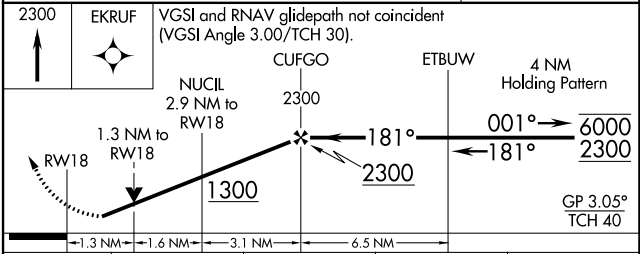

WAAS CH 97499 W18A	APP CRS 181°	Rwy Idg 5008 TDZE 331 Apt Elev 331
--	------------------------	---

RNAV (GPS) RWY 18

POPLAR BLUFF RGNL BUSINESS (POI^F)

RNP APCH-GPS.	MISSED APPROACH: Climb to 2300 direct EKRUF and hold.
---------------	---

ASOS 124.225	MEMPHIS CENTER 120.075 289.4	UNICOM 123.0 (CTAF) 0
------------------------	--	---------------------------------

CATEGORY	A	B	C	D
LPV DA		634-7/8	303 (400-7/8)	
LNAV/VNAV DA		675-1	344 (400-1)	
LNAV MDA	800-1	469 (500-1)	800-1 3/8	469 (500-1 3/8)
CIRCLING	840-1 509 (600-1)	920-1 589 (600-1)	920-1 1/2 589 (600-1 1/2)	980-2 649 (700-2)