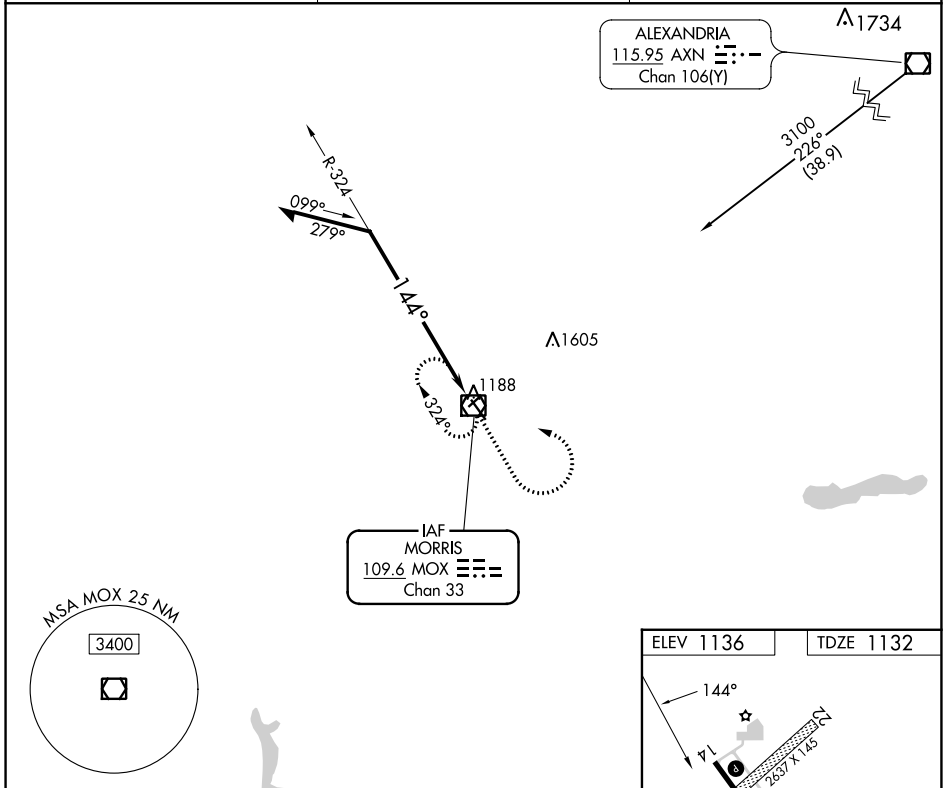

VOR/DME MOX 109.6 Chan 33	APP CRS 144°	Rwy Idg TDZE 1132 Apt Elev 1136	4899
---	------------------------	---	-------------

VOR RWY 14

MORRIS MUNI/CHARLIE SCHMIDT FLD (MOX)

NA Circling NA to Rwys 4 and 22. VDP NA when using Benson altimeter setting. When local altimeter setting not received, use Benson altimeter setting and increase all MDAs 60 feet and increase S-14 and Circling visibility Cat C ¼ SM.

MISSED APPROACH: Climb to 3000 then left turn direct MOX VOR/DME and hold.

AWOS-3PT 118.6	MINNEAPOLIS CENTER 126.1 269.2	UNICOM 122.8 (CTAF)
--------------------------	--	-------------------------------

CATEGORY	A	B	C	D
S-14	1640-1	508 (600-1)	1640-1 3/8 508 (600-1 3/8)	NA
C CIRCLING	1640-1	504 (600-1)	1860-2 724 (800-2)	NA

NC-1, 08 AUG 2024 to 05 SEP 2024

NC-1, 08 AUG 2024 to 05 SEP 2024