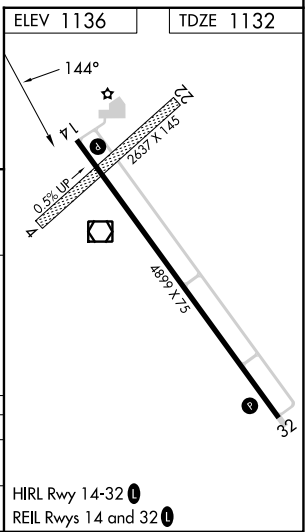

VOR/DME MOX 109.6 Chan 33	APP CRS 144°	Rwy Idg TDZE 1132 Apt Elev 1136	4899
---	------------------------	---	-------------

VOR RWY 14

MORRIS MUNI/CHARLIE SCHMIDT FLD (MOX)

NA Circling NA to Rwys 4 and 22. VDP NA when using Benson altimeter setting. When local altimeter setting not received, use Benson altimeter setting and increase all MDAs 60 feet and increase S-14 and Circling visibility Cat C ¼ SM.

MISSED APPROACH: Climb to 3000 then left turn direct MOX VOR/DME and hold.

AWOS-3PT 118.6	MINNEAPOLIS CENTER 126.1 269.2	UNICOM 122.8 (CTAF)
--------------------------	--	-------------------------------

CATEGORY	A	B	C	D
S-14	1640-1	508 (600-1)	1640-1 3/8 508 (600-1 3/8)	NA
C CIRCLING	1640-1	504 (600-1)	1860-2 724 (800-2)	NA

NC-1, 08 AUG 2024 to 05 SEP 2024

NC-1, 08 AUG 2024 to 05 SEP 2024