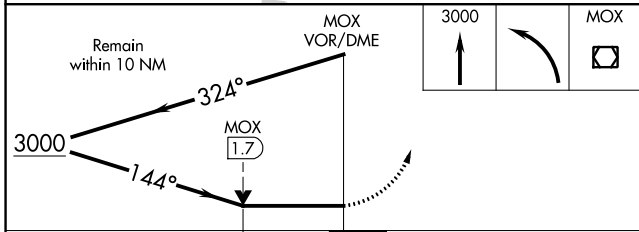

VOR/DME MOX 109.6 Chan 33	APP CRS 144°	Rwy Idg TDZE 1132 Apt Elev 1136	4899
---	------------------------	---	-------------

VOR RWY 14

MORRIS MUNI/CHARLIE SCHMIDT FLD (MOX)

NA Circling NA to Rwys 4 and 22. VDP NA when using Benson altimeter setting. When local altimeter setting not received, use Benson altimeter setting and increase all MDAs 60 feet and increase S-14 and Circling visibility Cat C ¼ SM.

MISSED APPROACH: Climb to 3000 then left turn direct MOX VOR/DME and hold.

AWOS-3PT 118.6	MINNEAPOLIS CENTER 126.1 269.2	UNICOM 122.8 (CTAF)
--------------------------	--	-------------------------------

CATEGORY	A	B	C	D
S-14	1640-1	508 (600-1)	1640-1 3/8 508 (600-1 3/8)	NA
C CIRCLING	1640-1	504 (600-1)	1860-2 724 (800-2)	NA

NC-1, 08 AUG 2024 to 05 SEP 2024

NC-1, 08 AUG 2024 to 05 SEP 2024