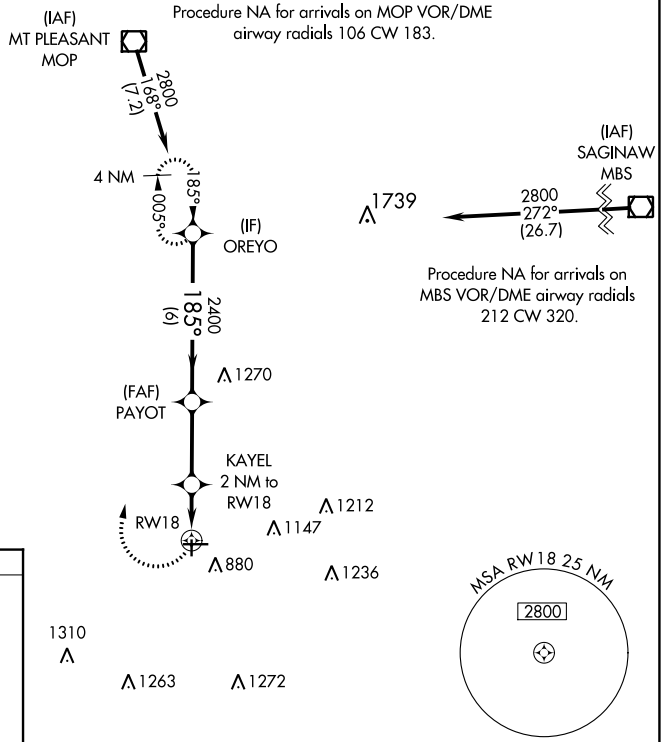

APP CRS 185°	Rwy Idg TDZE Apt Elev	3198 754 754
------------------------	-----------------------------	---

RNAV (GPS) RWY 18

GRATIOT COMMUNITY (A.MN)

RNP APCH.		MISSED APPROACH: Climbing right turn to 2800 direct OREYO WP and hold.	
Procedure NA at night.		AWOS-3P 124.175	GREAT LAKES APP CON* 126.45 235.625
		UNICOM 122.8 (CTAF) 0	

REIL Rwy 9 and 27 MIRL Rwy 9-27 and 18-36	CATEGORY	A	B	C	D
	LNAV MDA	1160-1	406 (500-1)	1160-1¼ 406 (500-1¼)	NA

EC-1, 31 OCT 2024 to 28 NOV 2024

EC-1, 31 OCT 2024 to 28 NOV 2024