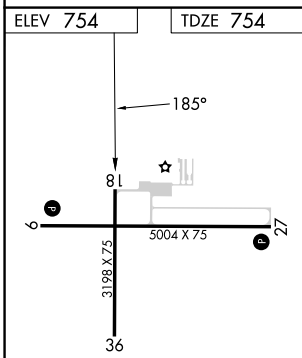

APP CRS 185°	Rwy Idg TDZE Apt Elev	3198 754 754
------------------------	-----------------------------	---

RNAV (GPS) RWY 18

GRATIOT COMMUNITY (A.MN)

RNP APCH.		MISSED APPROACH: Climbing right turn to 2800 direct OREYO WP and hold.	
Procedure NA at night.		AWOS-3P 124.175	GREAT LAKES APP CON* 126.45 235.625
		UNICOM 122.8 (CTAF) 0	

REIL Rwy 9 and 27 MIRL Rwy 9-27 and 18-36	CATEGORY	A	B	C	D
	LNAV MDA	1160-1	406 (500-1)	1160-1¼ 406 (500-1¼)	NA

EC-1, 31 OCT 2024 to 28 NOV 2024

EC-1, 31 OCT 2024 to 28 NOV 2024