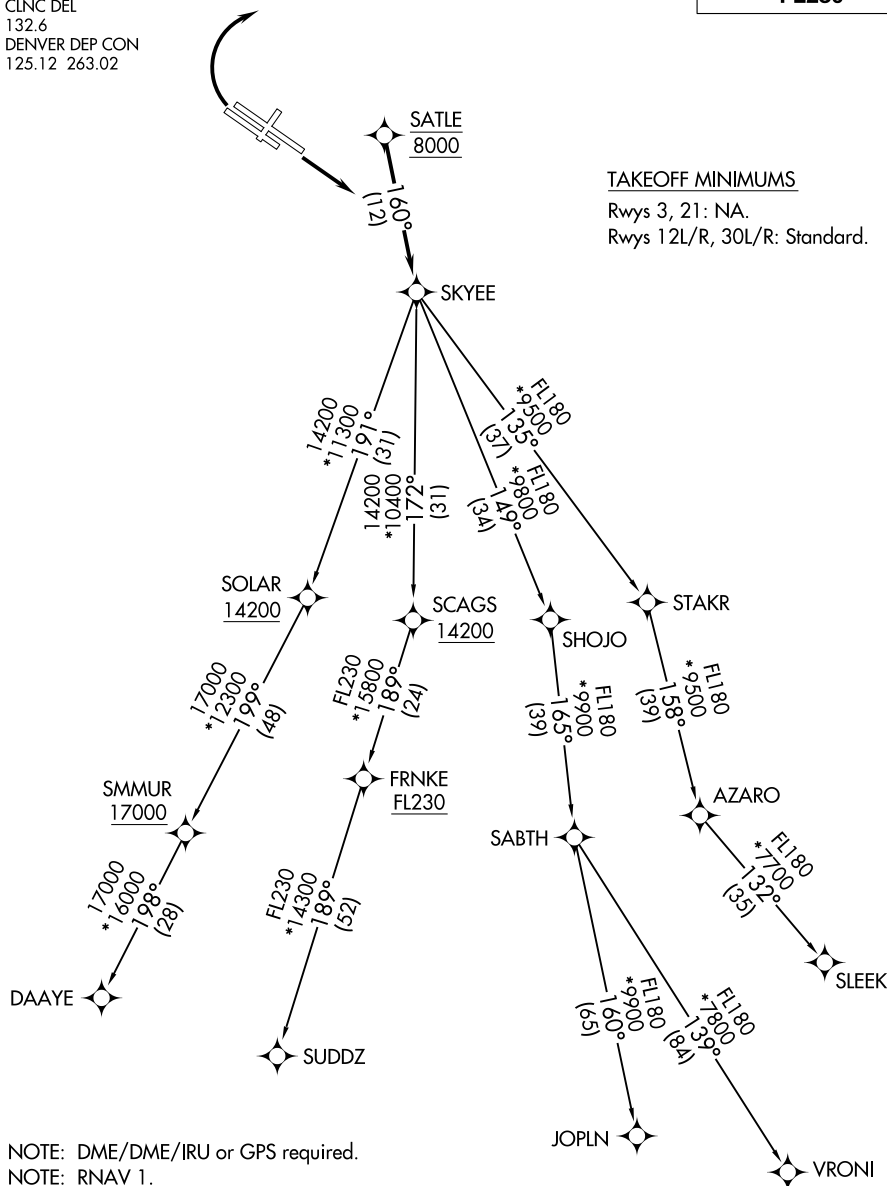

SKYEE ONE DEPARTURE (RNAV)

AL-5612 (FAA)

ROCKY MOUNTAIN METRO (BJC)
DENVER, COLORADO

**TOP ALTITUDE:
FL230**

ATIS
126.25
CLNC DEL
132.6
DENVER DEP CON
125.12 263.02

TAKEOFF MINIMUMS

Rwys 3, 21: NA.
Rwys 12L/R, 30L/R: Standard.

NOTE: DME/DME/IRU or GPS required.
NOTE: RNAV 1.
NOTE: Turbojets only.
NOTE: RADAR required.

NOTE: Chart not to scale.

(NARRATIVE ON FOLLOWING PAGE)

SW-1, 31 OCT 2024 to 28 NOV 2024

SW-1, 31 OCT 2024 to 28 NOV 2024