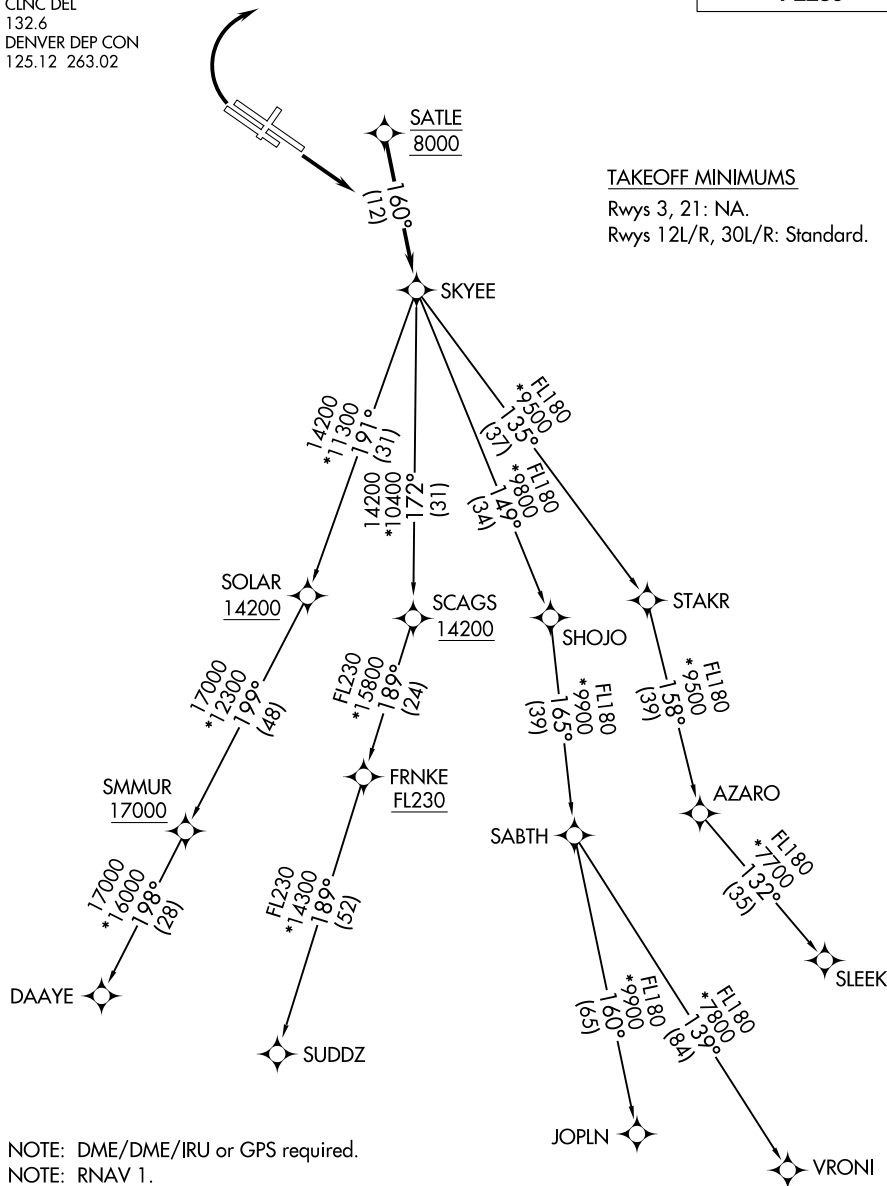

SKYEE ONE DEPARTURE (RNAV)

AL-5612 (FAA)

ROCKY MOUNTAIN METRO (BJC)
DENVER, COLORADO

ATIS
126.25
CLNC DEL
132.6
DENVER DEP CON
125.12 263.02

**TOP ALTITUDE:
FL230**

TAKEOFF MINIMUMS

Rwys 3, 21: NA.
Rwys 12L/R, 30L/R: Standard.

SW-1, 13 JUN 2024 to 11 JUL 2024

SW-1, 13 JUN 2024 to 11 JUL 2024

NOTE: DME/DME/IRU or GPS required.
NOTE: RNAV 1.
NOTE: Turbojets only.
NOTE: RADAR required.

NOTE: Chart not to scale.

(NARRATIVE ON FOLLOWING PAGE)

SKYEE ONE DEPARTURE (RNAV)

(SKYEE1 .SKYEE) 26MAR20

DENVER, COLORADO
ROCKY MOUNTAIN METRO (BJC)