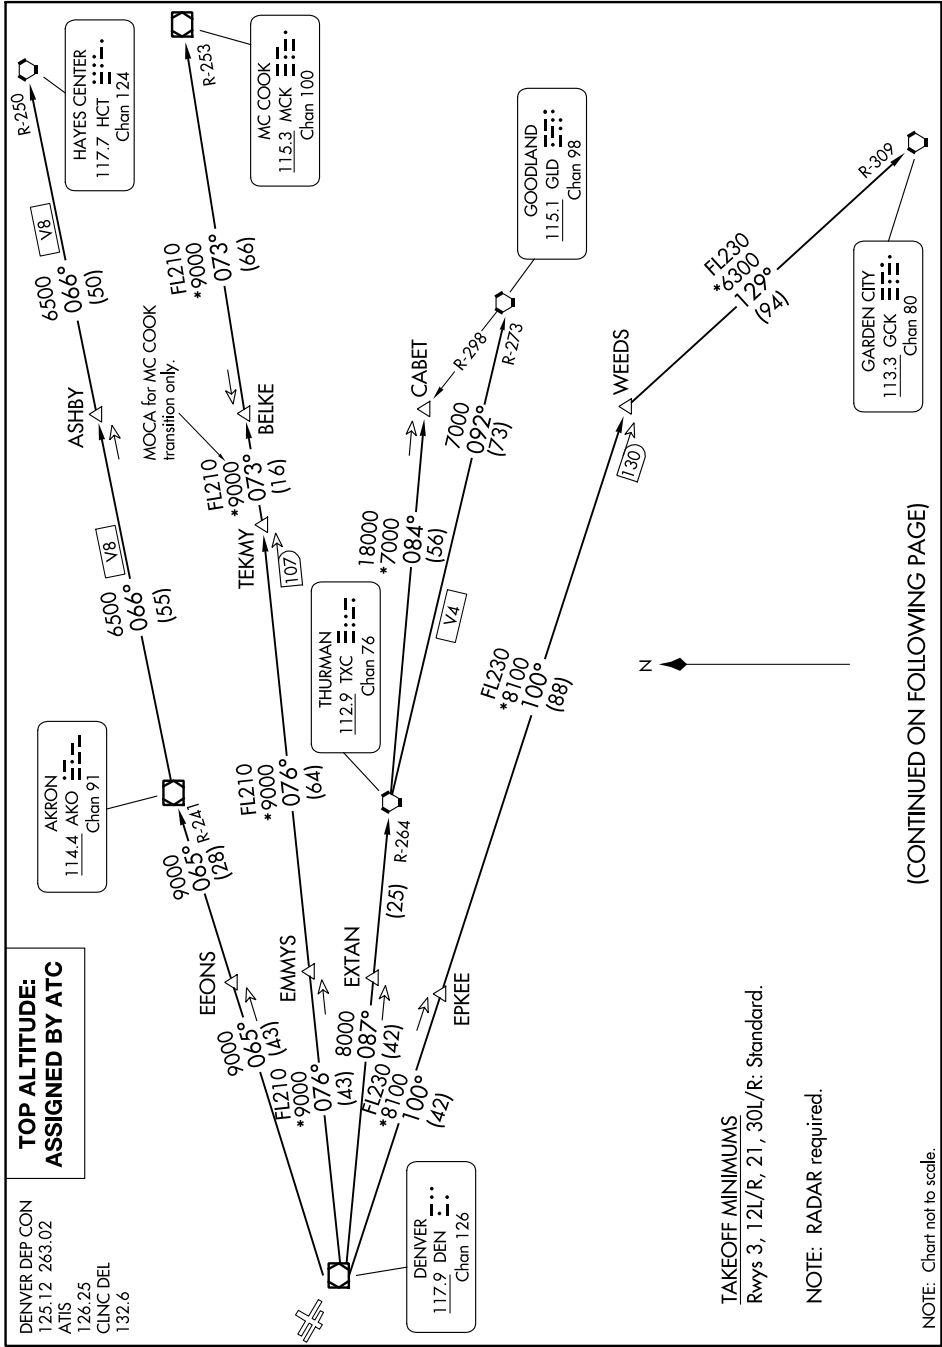

PLAINS ONE DEPARTURE

SW-1, 13 JUN 2024 to 11 JUL 2024

(CONTINUED ON FOLLOWING PAGE)

SW-1, 13 JUN 2024 to 11 JUL 2024

PLAINS ONE DEPARTURE

TAKEOFF MINIMUMS
Rwys 3, 12L/R, 21, 30L/R: Standard.

NOTE: RADAR required.

NOTE: Chart not to scale.