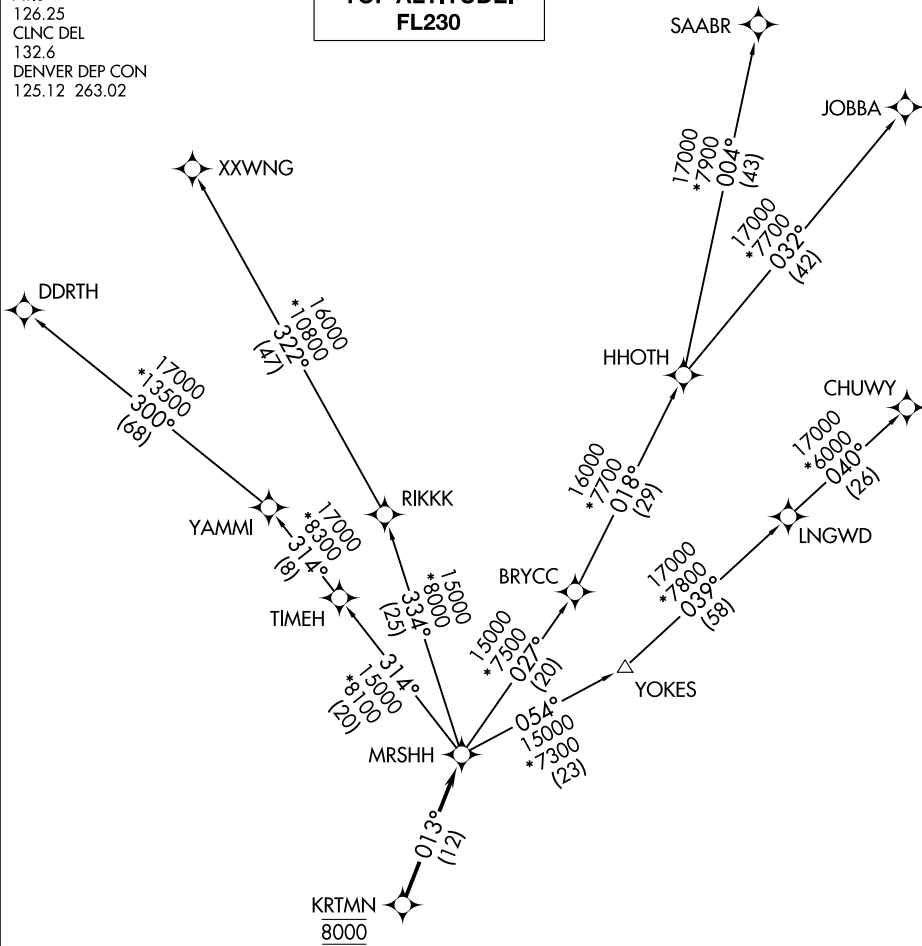

(MRS HH2.MRSHH) 21224

MRS HH TWO DEPARTURE (RNAV)

AL-5612 (FAA)

ROCKY MOUNTAIN METRO (BJC)

DENVER, COLORADO

ATIS
126.25
CLNC DEL
132.6
DENVER DEP CON
125.12 263.02

**TOP ALTITUDE:
FL230**

SW-1, 31 OCT 2024 to 28 NOV 2024

SW-1, 31 OCT 2024 to 28 NOV 2024

TAKEOFF MINIMUMS

Rwys 3, 21: NA.
Rwys 12L/R, 30L/R: Standard.

- NOTE: DME/DME/IRU or GPS required.
- NOTE: RNAV 1.
- NOTE: Turbojets only.
- NOTE: RADAR required.

NOTE: Chart not to scale.

(NARRATIVE ON FOLLOWING PAGE)

MRS HH TWO DEPARTURE (RNAV)

(MRS HH2.MRSHH) 31DEC20

DENVER, COLORADO

ROCKY MOUNTAIN METRO (BJC)