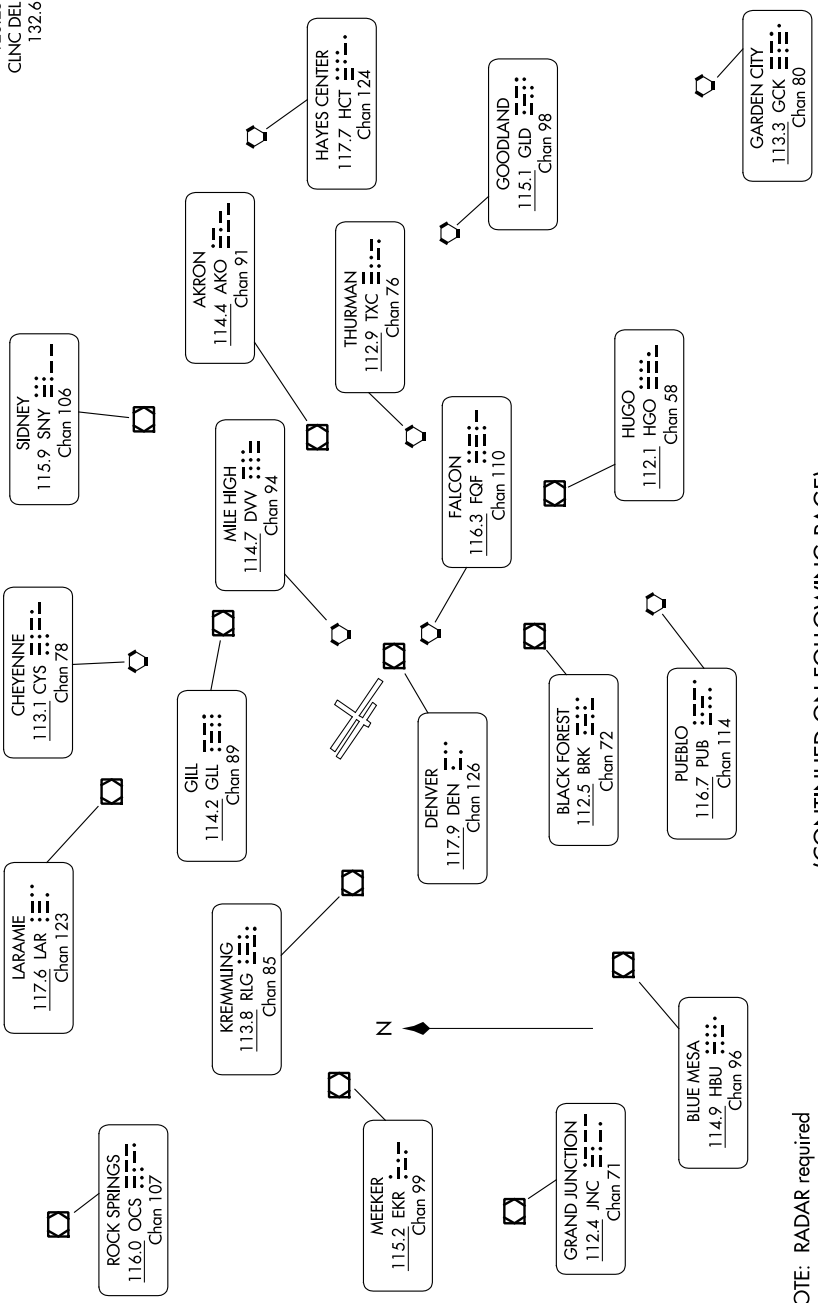

DENVER TWO DEPARTURE

AL-5612 (FAA)

ROCKY MOUNTAIN METRO (BJC)
DENVER, COLORADO

SW-1, 11 JUL 2024 to 08 AUG 2024

TAKEOFF MINIMUMS

Rwys 3, 12L/R, 21, 30L/R: Standard.

DENVER DEP CON
125.12 263.02
ATIS
126.25
CLNC DEL
132.6

(CONTINUED ON FOLLOWING PAGE)

NOTE: RADAR required
NOTE: Chart not to scale.

SW-1, 11 JUL 2024 to 08 AUG 2024

DENVER TWO DEPARTURE

DENVER, COLORADO
ROCKY MOUNTAIN METRO (BJC)