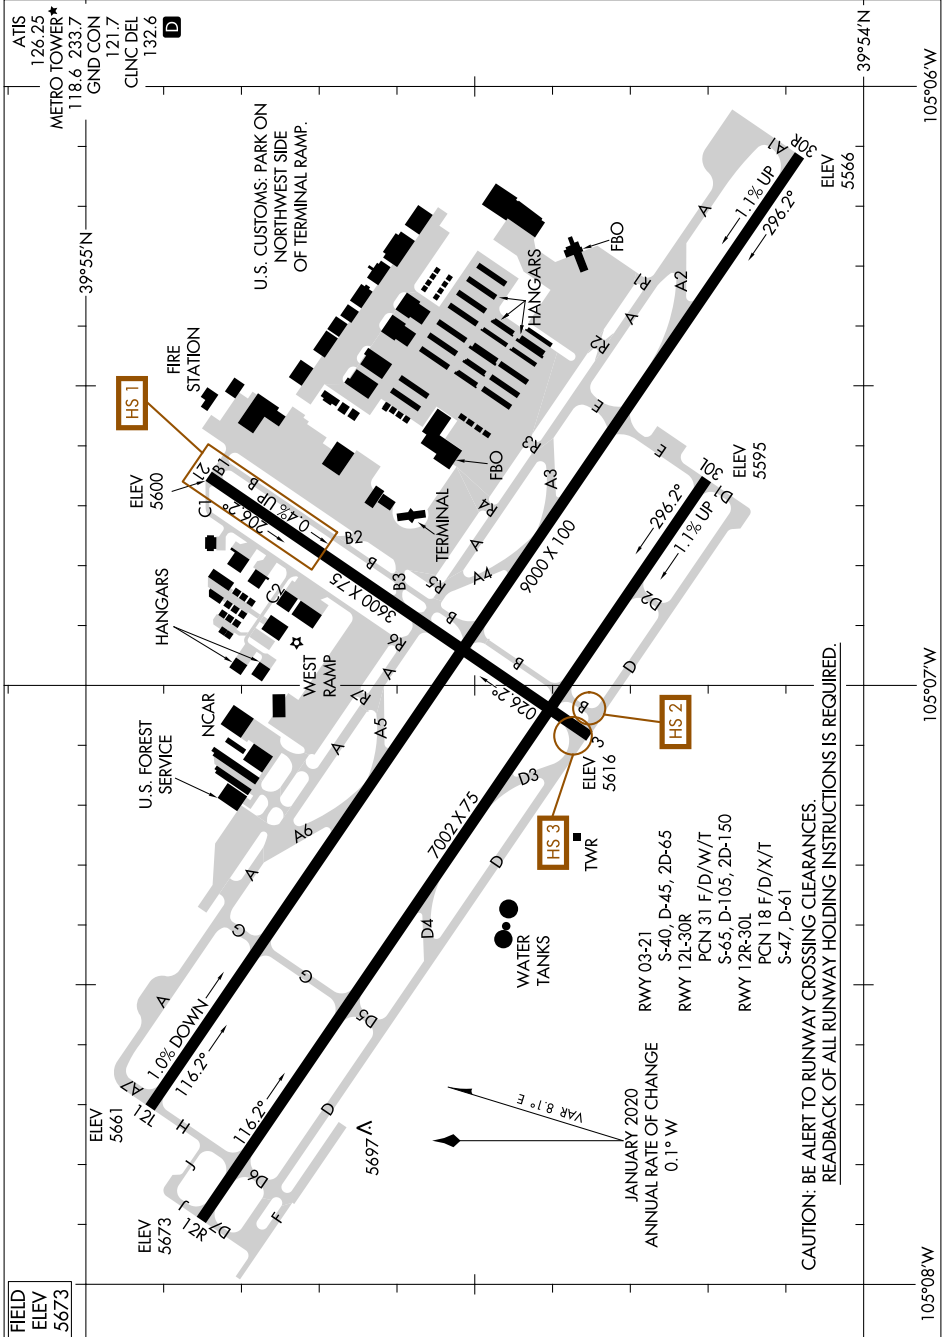

AIRPORT DIAGRAM

AL-5612 (FAA)

ROCKY MOUNTAIN METRO (BJC)

DENVER, COLORADO

SW-1, 31 OCT 2024 to 28 NOV 2024

FIELD ELEV 5673

AIRPORT DIAGRAM

DENVER, COLORADO

ROCKY MOUNTAIN METRO (BJC)

SW-1, 31 OCT 2024 to 28 NOV 2024