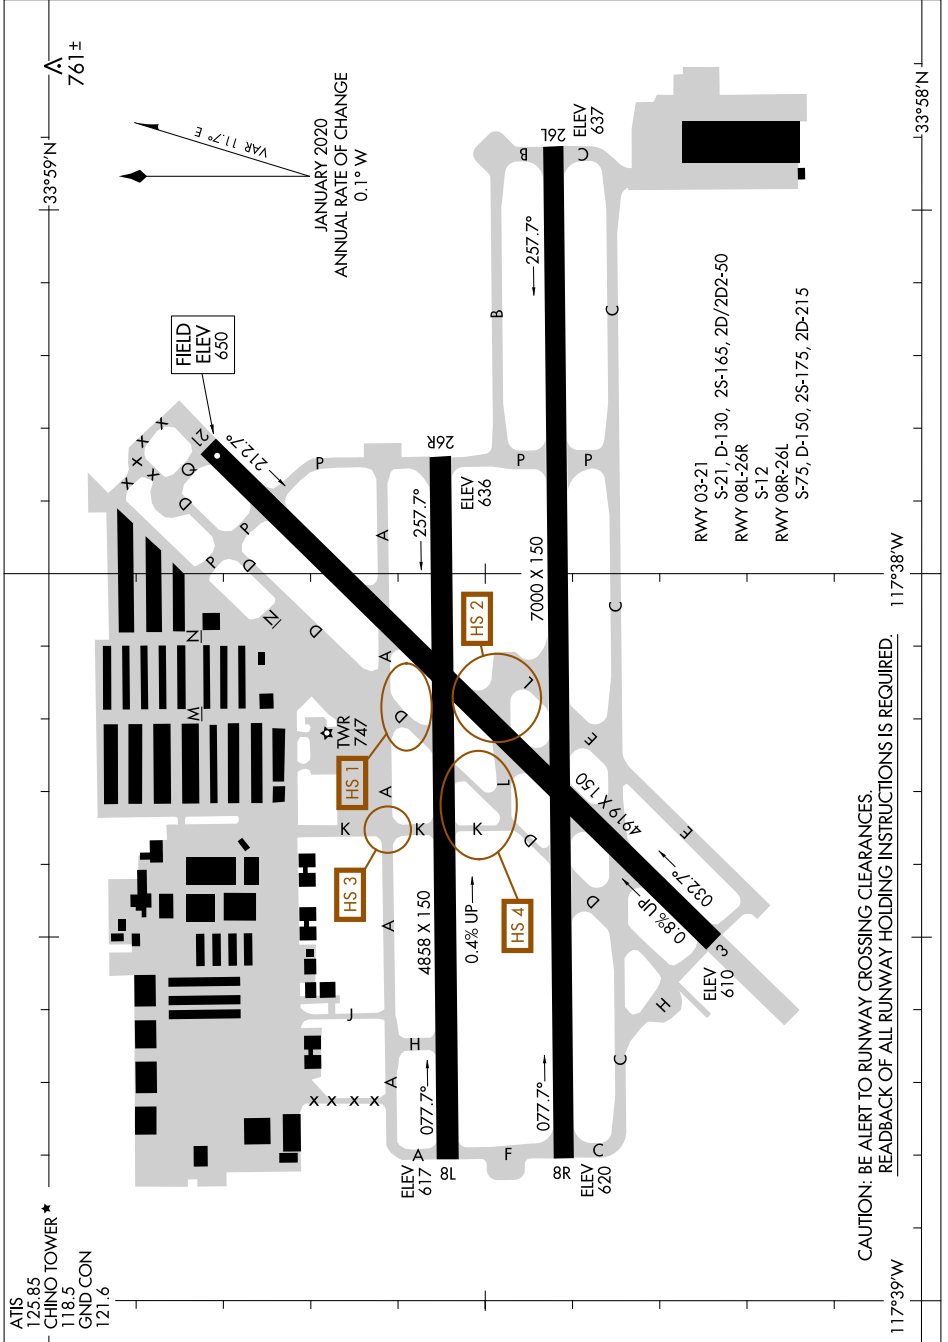

AIRPORT DIAGRAM

AL-5599 (FAA)

CHINO (CNO)
CHINO, CALIFORNIA

SW-3, 03 OCT 2024 to 31 OCT 2024

CAUTION: BE ALERT TO RUNWAY CROSSING CLEARANCES.
READBACK OF ALL RUNWAY HOLDING INSTRUCTIONS IS REQUIRED.

117°39'W

117°38'W

33°58'N

761±

AIRPORT DIAGRAM

CHINO, CALIFORNIA
CHINO (CNO)

SW-3, 03 OCT 2024 to 31 OCT 2024