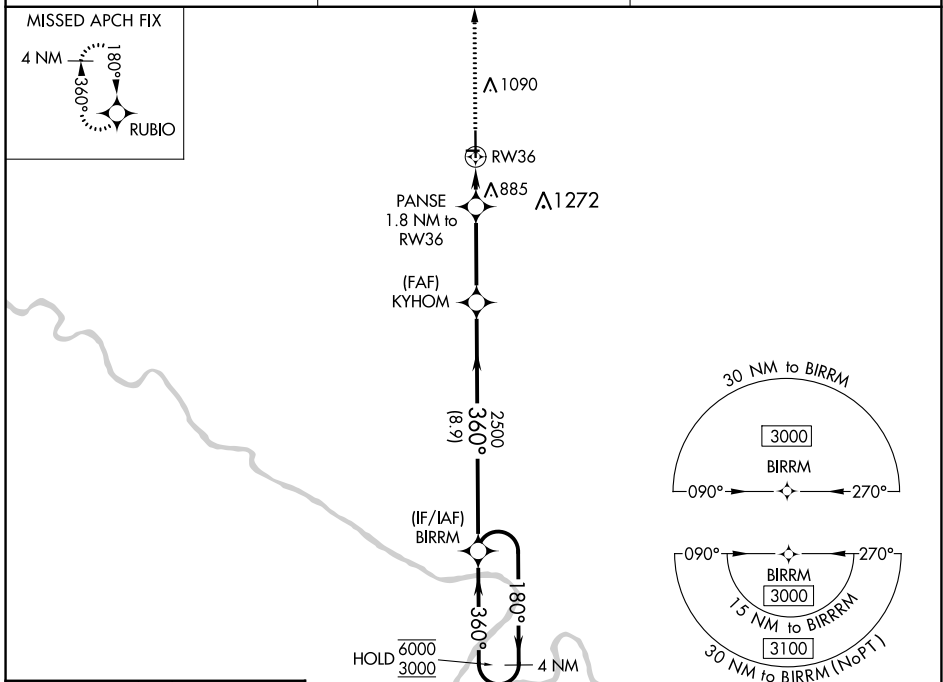

WAAS CH 72804 W36A	APP CRS 360°	Rwy Idg 5503 TDZE 799 Apt Elev 801
--	------------------------	---

RNAV (GPS) RWY 36

FAIRFIELD MUNI (F'FL)

RNP APCH.

⚠ Circling NA to Rwy's 8 and 26. For uncompensated Baro-VNAV systems, LNAV/VNAV NA below -16°C or above 54°C.

MISSED APPROACH: Climb to 3000 direct RUBIO and hold.

AWOS-3 132.025	CHICAGO CENTER 118.15 335.575	UNICOM 122.7 (CTAF)
--------------------------	---	-------------------------------

CATEGORY	A	B	C	D
LPV DA	999- ³ / ₄	200 (200- ³ / ₄)		NA
LNAV/VNAV DA	1049- ³ / ₄	250 (300- ³ / ₄)		NA
LNAV MDA	1140-1	341 (400-1)		NA
C CIRCLING	1200-1 399 (400-1)	1440-1 639 (700-1)	1440-1 ³ / ₄ 639 (700-1 ³ / ₄)	NA

NC-3, 31 OCT 2024 to 28 NOV 2024

NC-3, 31 OCT 2024 to 28 NOV 2024