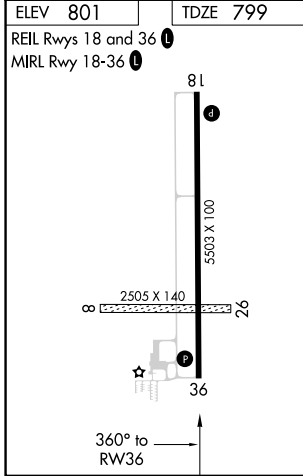

WAAS CH 72804 W36A	APP CRS 360°	Rwy Idg 5503 TDZE 799 Apt Elev 801
--	------------------------	---

RNAV (GPS) RWY 36

FAIRFIELD MUNI (F'FL)

RNP APCH.

⚠ Circling NA to Rwy's 8 and 26. For uncompensated Baro-VNAV systems, LNAV/VNAV NA below -16°C or above 54°C.

MISSED APPROACH: Climb to 3000 direct RUBIO and hold.

AWOS-3 132.025	CHICAGO CENTER 118.15 335.575	UNICOM 122.7 (CTAF)
--------------------------	---	-------------------------------

CATEGORY	A	B	C	D
LPV DA	999- ³ / ₄	200 (200- ³ / ₄)		NA
LNAV/VNAV DA	1049- ³ / ₄	250 (300- ³ / ₄)		NA
LNAV MDA	1140-1	341 (400-1)		NA
C CIRCLING	1200-1 399 (400-1)	1440-1 639 (700-1)	1440-1 ³ / ₄ 639 (700-1 ³ / ₄)	NA