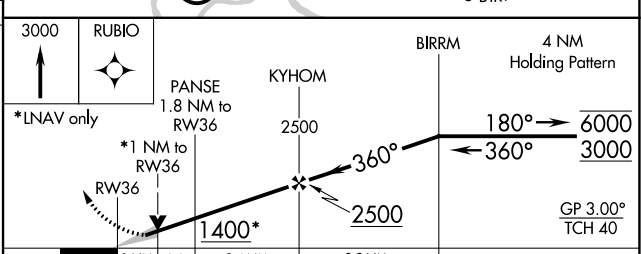

WAAS CH 72804 W36A	APP CRS 360°	Rwy Idg 5503 TDZE 799 Apt Elev 801
--	------------------------	---

RNAV (GPS) RWY 36

FAIRFIELD MUNI (F'FL)

RNP APCH.

⚠ Circling NA to Rwy's 8 and 26. For uncompensated Baro-VNAV systems, LNAV/VNAV NA below -16°C or above 54°C.

MISSED APPROACH: Climb to 3000 direct RUBIO and hold.

AWOS-3 132.025	CHICAGO CENTER 118.15 335.575	UNICOM 122.7 (CTAF)
--------------------------	---	-------------------------------

CATEGORY	A	B	C	D
LPV DA	999- ³ / ₄	200 (200- ³ / ₄)		NA
LNAV/VNAV DA	1049- ³ / ₄	250 (300- ³ / ₄)		NA
LNAV MDA	1140-1	341 (400-1)		NA
C CIRCLING	1200-1 399 (400-1)	1440-1 639 (700-1)	1440-1 ³ / ₄ 639 (700-1 ³ / ₄)	NA