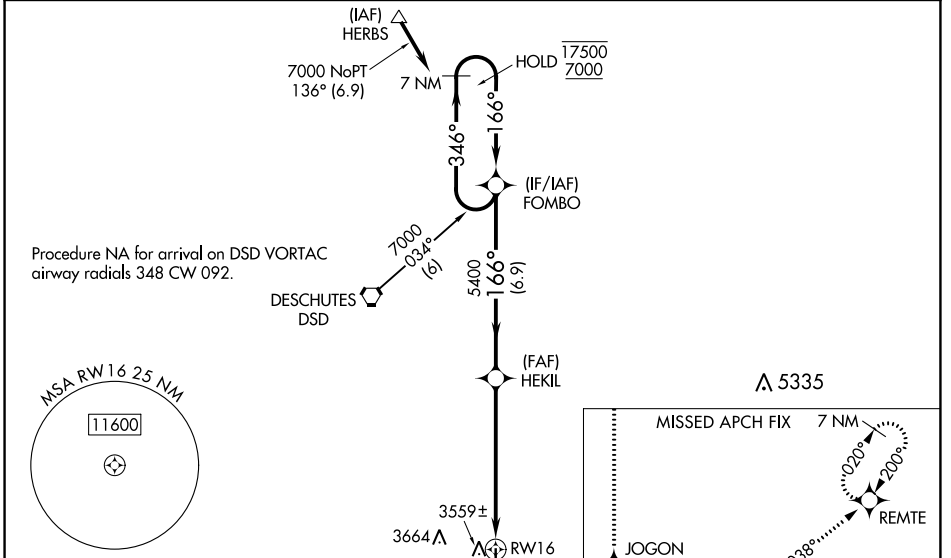

WAAS CH 81906 W16A	APP CRS 166°	Rwy Idg TDZE Apt Elev	5201 3432 3459
--	------------------------	-----------------------------	---

RNAV (GPS) Z RWY 16

BEND MUNI (BDN)

RNP APCH - GPS.	MISSED APPROACH: Climb to 7400 direct JOGON and on track 087° to MIKKO and on track 038° to REMTE and hold, continue climb-in-hold to 7400.
-----------------	---

AWOS-3 134.425	SEATTLE CENTER 126.15 269.475	UNICOM 123.0 (CTAF)
--------------------------	---	-------------------------------

CATEGORY	A	B	C	D
LPV DA		3682- ³ / ₄	250 (300- ³ / ₄)	
LNAV/VNAV DA		3740- ⁷ / ₈	308 (300- ⁷ / ₈)	
LNAV MDA	3820-1	388 (400-1)	3820-1 ¹ / ₈	388 (400-1 ¹ / ₈)
CIRCLING	3960-1 501 (600-1)	3980-1 521 (600-1)	4120-1 ³ / ₄ 661 (700-1 ³ / ₄)	4640-3 1181 (1200-3)

NW-1, 31 OCT 2024 to 28 NOV 2024

NW-1, 31 OCT 2024 to 28 NOV 2024