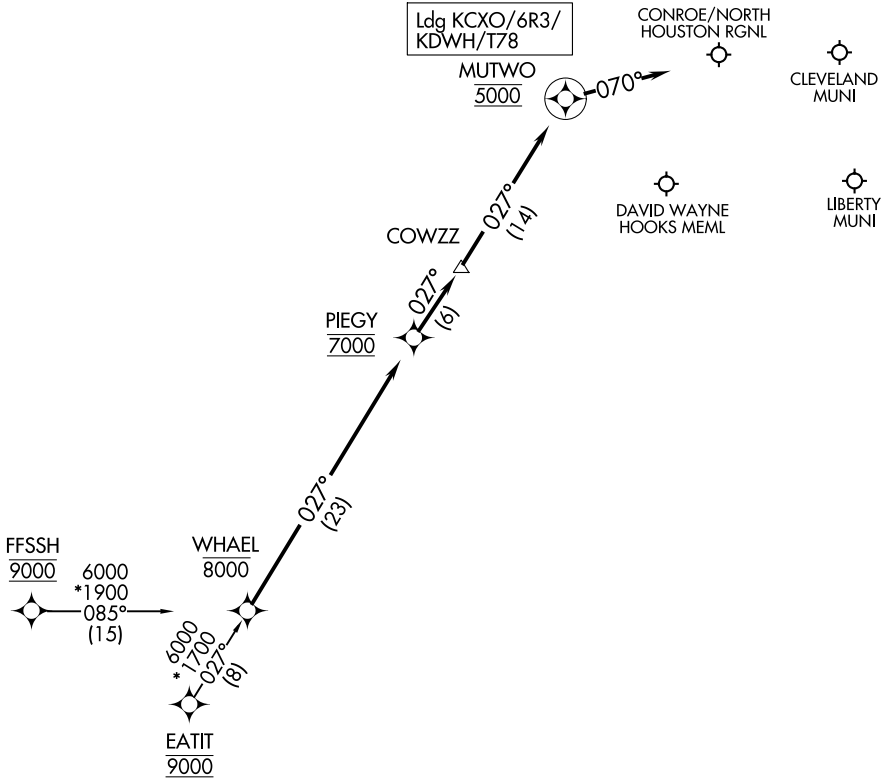

(WHAEL.PIEGY1) 22363

AL-5573 (FAA)

PIEGY ONE ARRIVAL (RNAV)

HOUSTON, TEXAS

HOUSTON APP CON
119.7 281.4
CXO ATIS
118.325
DWH ATIS
128.375

RNAV 1 - DME/DME/IRU or GPS.

RADAR required.

NOTE: Chart not to scale.

ARRIVAL ROUTE DESCRIPTION

EATIT TRANSITION (EATIT.PIEGY1)
FFSSH TRANSITION (FFSSH.PIEGY1)

LANDING ALL AIRPORTS: From WHAEL on track 027° to cross PIEGY at 7000, then on track 027° to COWZZ, then on track 027° to cross MUTWO at 5000, then on track 070°. Expect RADAR vectors to final approach course.

PIEGY ONE ARRIVAL (RNAV)

HOUSTON, TEXAS

(WHAEL.PIEGY1) 29DEC22

SC-5, 05 SEP 2024 to 03 OCT 2024

SC-5, 05 SEP 2024 to 03 OCT 2024