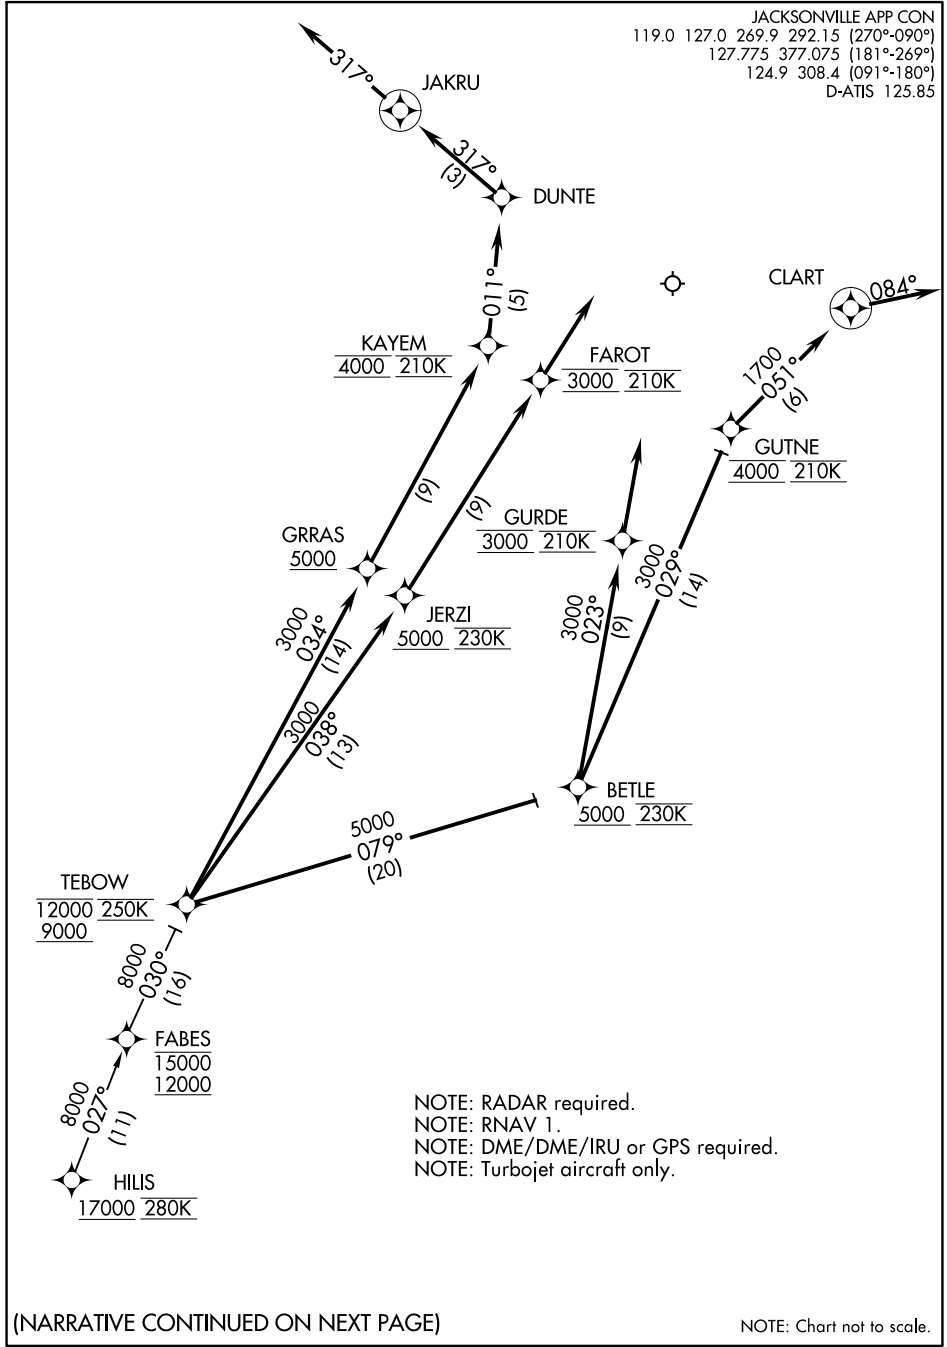

(TEBOW.TEBOW1) 18088

AL-5570 (FAA)

JACKSONVILLE INTL (JAX)  
JACKSONVILLE, FLORIDA

# TEBOW ONE ARRIVAL (RNAV)

JACKSONVILLE APP CON  
119.0 127.0 269.9 292.15 (270°-090°)  
127.775 377.075 (181°-269°)  
124.9 308.4 (091°-180°)  
D-ATIS 125.85

NOTE: RADAR required.  
NOTE: RNAV 1.  
NOTE: DME/DME/IRU or GPS required.  
NOTE: Turbojet aircraft only.

(NARRATIVE CONTINUED ON NEXT PAGE)

NOTE: Chart not to scale.

TEBOW ONE ARRIVAL (RNAV)  
(TEBOW.TEBOW1) 13NOV14

JACKSONVILLE, FLORIDA  
JACKSONVILLE INTL (JAX)

SE-3, 05 SEP 2024 to 03 OCT 2024

SE-3, 05 SEP 2024 to 03 OCT 2024