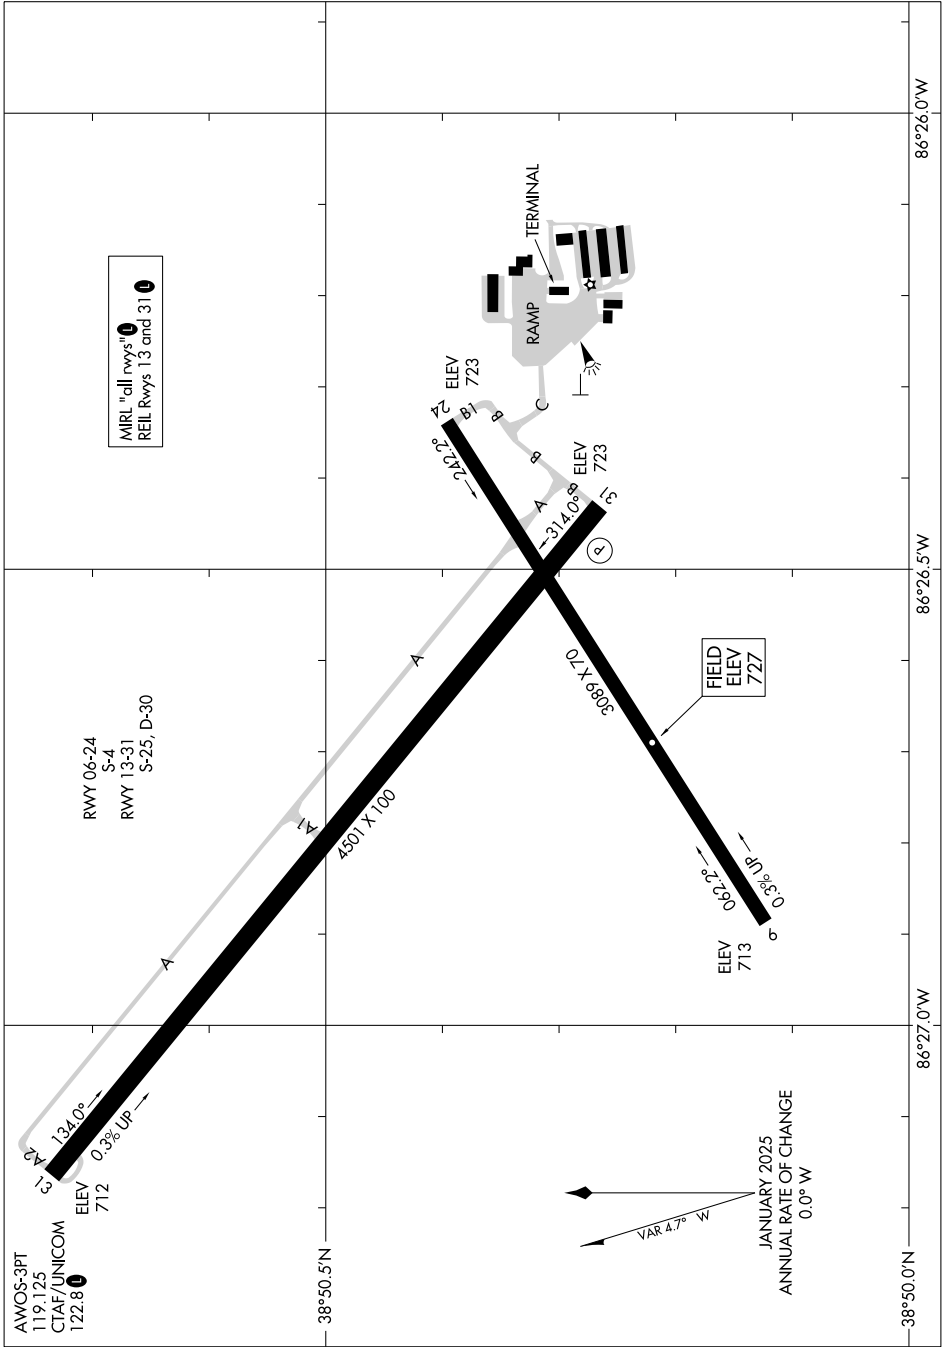

26078

AIRPORT DIAGRAM

AL-5546 (FAA)

VIRGIL I GRISSOM MUNI (BFR)
BEDFORD, INDIANA

EC-2, 16 APR 2026 to 14 MAY 2026

EC-2, 16 APR 2026 to 14 MAY 2026

AIRPORT DIAGRAM

26078

BEDFORD, INDIANA
VIRGIL I GRISSOM MUNI (BFR)