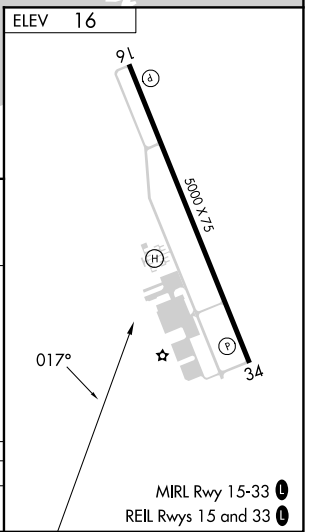

VORTAC LFT 109.8 Chan 35	APP CRS 017°	Rwy Idg TDZE Apt Elev N/A N/A 16

VOR/DME-B

ABBEVILLE CHRIS CRUSTA MEML (1YA)

▽ ▲ NA	When local altimeter setting not received, use New Iberia altimeter setting and increase all MDA 40 feet.	MISSED APPROACH: Climb to 1000, then climbing right turn to 2000 via LFT R-197 to NOTTA/LFT 20 DME and hold.

AWOS-3PT 118.875	LAFAYETTE APP CON * 121.1 268.7	GCO 135.075	UNICOM 122.8 (CTAF) 0

CATEGORY	A	B	C	D
C CIRCLING	600-1	584 (600-1)	700-2 684 (700-2)	NA

VOR/DME-B

SC-4, 08 AUG 2024 to 05 SEP 2024

SC-4, 08 AUG 2024 to 05 SEP 2024