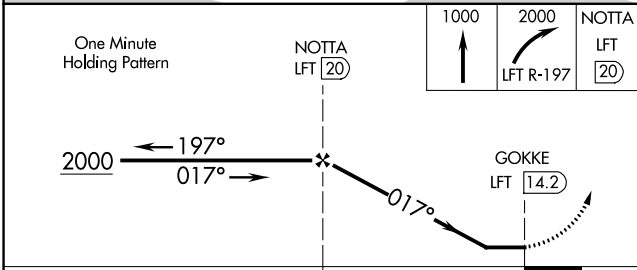

VORTAC LFT 109.8 Chan 35	APP CRS 017°	Rwy Idg TDZE Apt Elev N/A N/A 16

VOR/DME-B

ABBEVILLE CHRIS CRUSTA MEML (1YA)

▽ ▲ NA	When local altimeter setting not received, use New Iberia altimeter setting and increase all MDA 40 feet.	MISSED APPROACH: Climb to 1000, then climbing right turn to 2000 via LFT R-197 to NOTTA/LFT 20 DME and hold.

AWOS-3PT 118.875	LAFAYETTE APP CON * 121.1 268.7	GCO 135.075	UNICOM 122.8 (CTAF) 0

CATEGORY	A	B	C	D
C CIRCLING	600-1	584 (600-1)	700-2 684 (700-2)	NA

VOR/DME-B

SC-4, 08 AUG 2024 to 05 SEP 2024

SC-4, 08 AUG 2024 to 05 SEP 2024