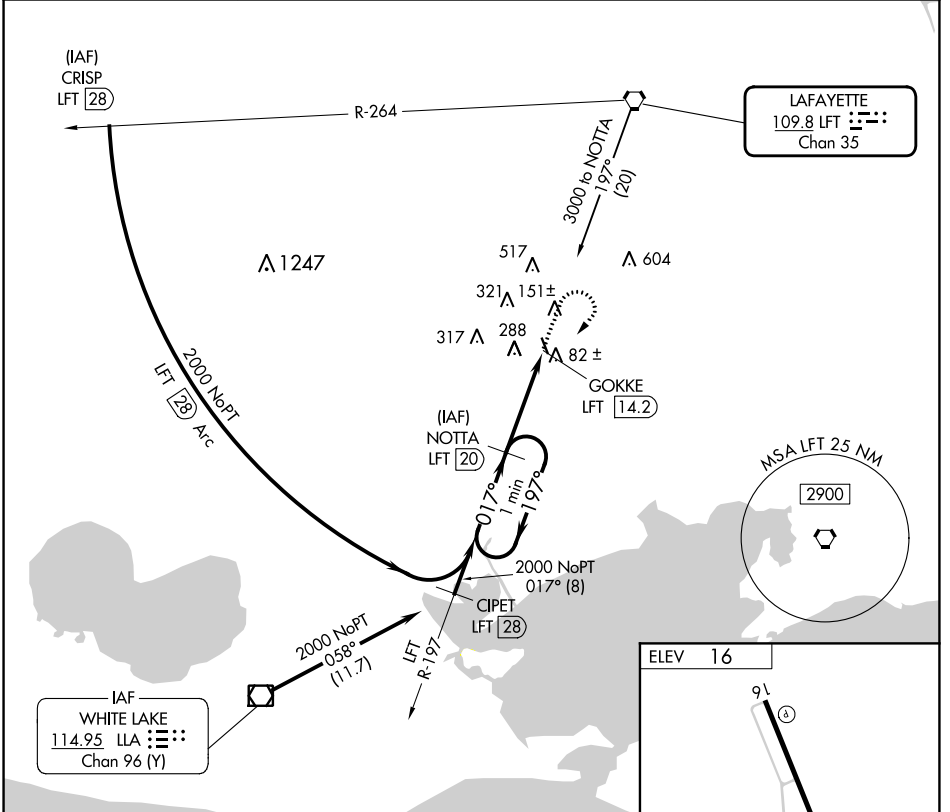

VORTAC LFT 109.8 Chan 35	APP CRS 017°	Rwy Idg TDZE Apt Elev N/A N/A 16
--	------------------------	--

VOR/DME-B

ABBEVILLE CHRIS CRUSTA MEML (1YA)

▽ ▲ NA	When local altimeter setting not received, use New Iberia altimeter setting and increase all MDA 40 feet.	MISSED APPROACH: Climb to 1000, then climbing right turn to 2000 via LFT R-197 to NOTTA/LFT 20 DME and hold.
-------------------------	---	--

AWOS-3PT 118.875	LAFAYETTE APP CON * 121.1 268.7	GCO 135.075	UNICOM 122.8 (CTAF) 0
----------------------------	---	-----------------------	--

CATEGORY	A	B	C	D
C CIRCLING	600-1	584 (600-1)	700-2 684 (700-2)	NA

VOR/DME-B

SC-4, 08 AUG 2024 to 05 SEP 2024

SC-4, 08 AUG 2024 to 05 SEP 2024