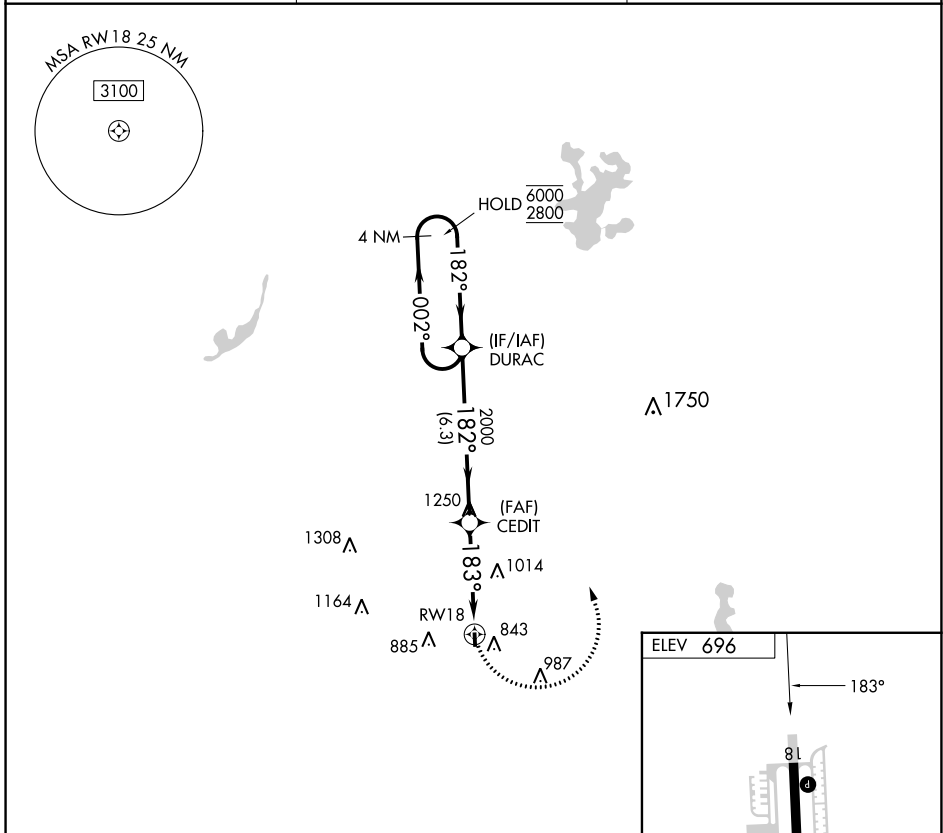

APP CRS 183°	Rwy Idg 2302
	TDZE N/A
	Apt Elev 696

RNAV (GPS)-B

CANTON-PLYMOUTH-METTETAL (1D2)

RNP APCH.		MISSED APPROACH: Climbing left turn to 2800 direct DURAC and hold.
Procedure NA at night. Use Willow Run altimeter setting. Helicopter visibility reduction below 1 SM NA.		
YIP ASOS 127.425	DETROIT APP CON 118.95 284.0	UNICOM 122.7 (CTAF) 0

CATEGORY	A	B	C	D
CIRCLING	1300-1 604 (700-1)		NA	

EC-1, 31 OCT 2024 to 28 NOV 2024

EC-1, 31 OCT 2024 to 28 NOV 2024