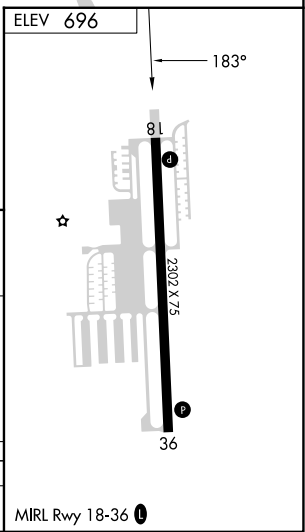

APP CRS 183°	Rwy Idg 2302
	TDZE N/A
	Apt Elev 696

RNAV (GPS)-B

CANTON-PLYMOUTH-METTETAL (1D2)

RNP APCH.		MISSED APPROACH: Climbing left turn to 2800 direct DURAC and hold.
Procedure NA at night. Use Willow Run altimeter setting. Helicopter visibility reduction below 1 SM NA.		
YIP ASOS 127.425	DETROIT APP CON 118.95 284.0	UNICOM 122.7 (CTAF) 0