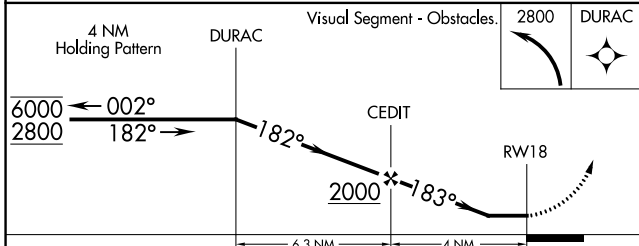

APP CRS 183°	Rwy Idg 2302
	TDZE N/A
	Apt Elev 696

RNAV (GPS)-B

CANTON-PLYMOUTH-METTETAL (1D2)

RNP APCH.		MISSED APPROACH: Climbing left turn to 2800 direct DURAC and hold.
Procedure NA at night. Use Willow Run altimeter setting. Helicopter visibility reduction below 1 SM NA.		
YIP ASOS 127.425	DETROIT APP CON 118.95 284.0	UNICOM 122.7 (CTAF) 0