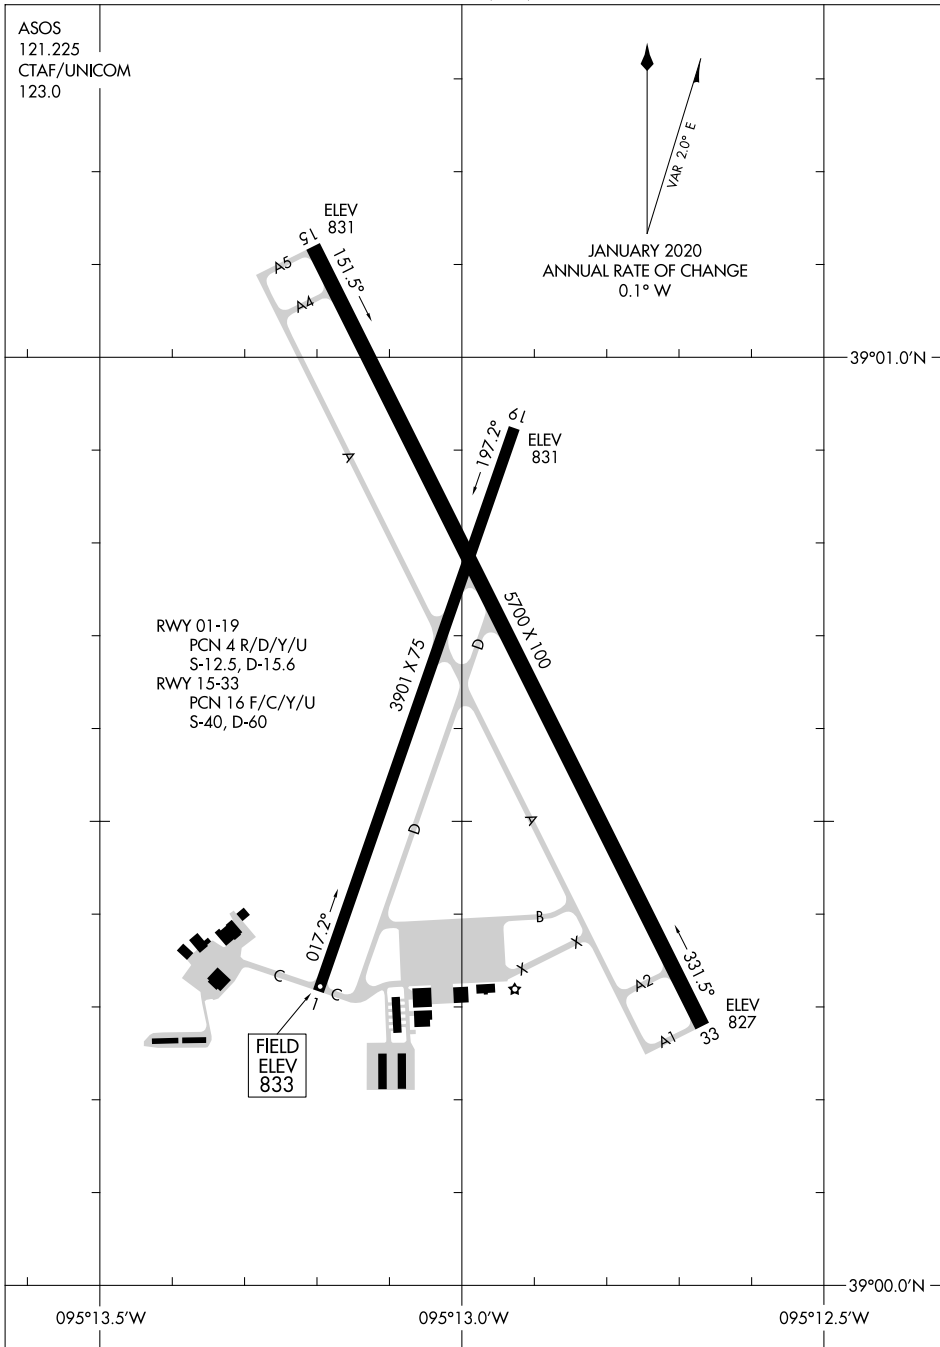

21224

# AIRPORT DIAGRAM

AL-5481 (FAA)

LAWRENCE RGNL (LWC)  
LAWRENCE, KANSAS

ASOS  
121.225  
CTAF/UNICOM  
123.0

NC-2, 23 JAN 2025 to 20 FEB 2025

NC-2, 23 JAN 2025 to 20 FEB 2025

# AIRPORT DIAGRAM

21224

LAWRENCE, KANSAS  
LAWRENCE RGNL (LWC)