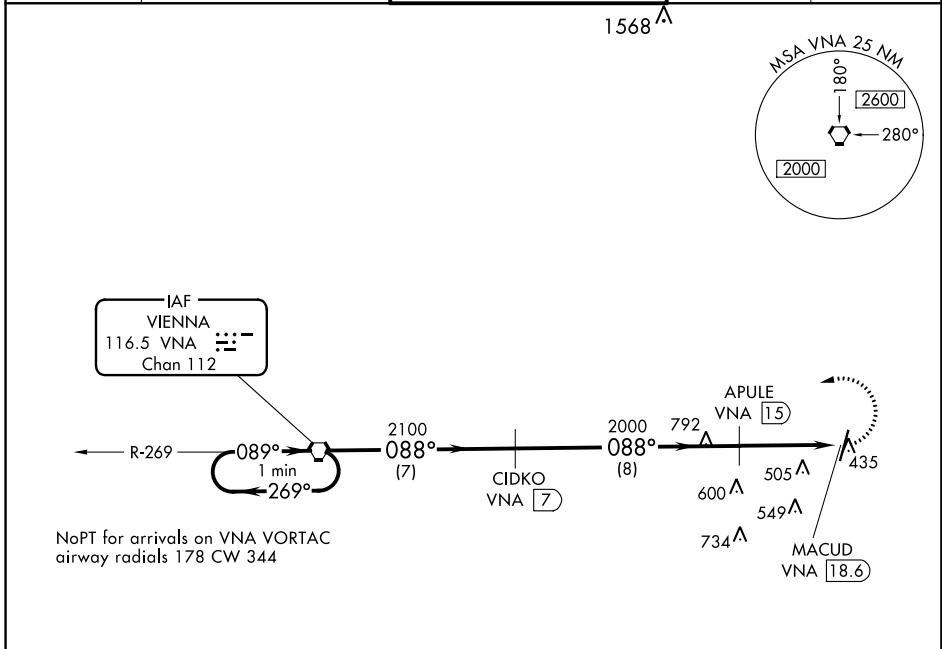

VORTAC VNA 116.5 Chan 112	APP CRS 088°	Rwy Idg TDZE Apt Elev N/A N/A 303
---	------------------------	---

VOR/DME-A
HEART OF GEORGIA RGNL (E2M)

When local altimeter setting not received, use Dublin altimeter setting and increase all MDAs 60 feet, increase Circling Cat C visibility ¼ SM.

MISSED APPROACH: Climbing left turn to 2100 direct VNA VORTAC and hold.

ATIS 119.425	JACKSONVILLE CENTER 127.575 269.025	HEART OF GEORGIA TOWER ★ 124.55 (CTAF) 0	GND CON 121.175	UNICOM 122.95
------------------------	---	--	---------------------------	-------------------------

CATEGORY	A	B	C	D
CIRCLING	760-1 457 (500-1)	820-1 517 (600-1)	900-1½ 597 (600-1½)	900-2 597 (600-2)

SE-4, 03 OCT 2024 to 31 OCT 2024

SE-4, 03 OCT 2024 to 31 OCT 2024