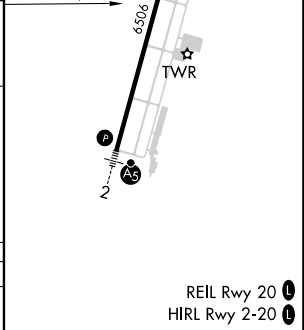

SE-4, 03 OCT 2024 to 31 OCT 2024

SE-4, 03 OCT 2024 to 31 OCT 2024