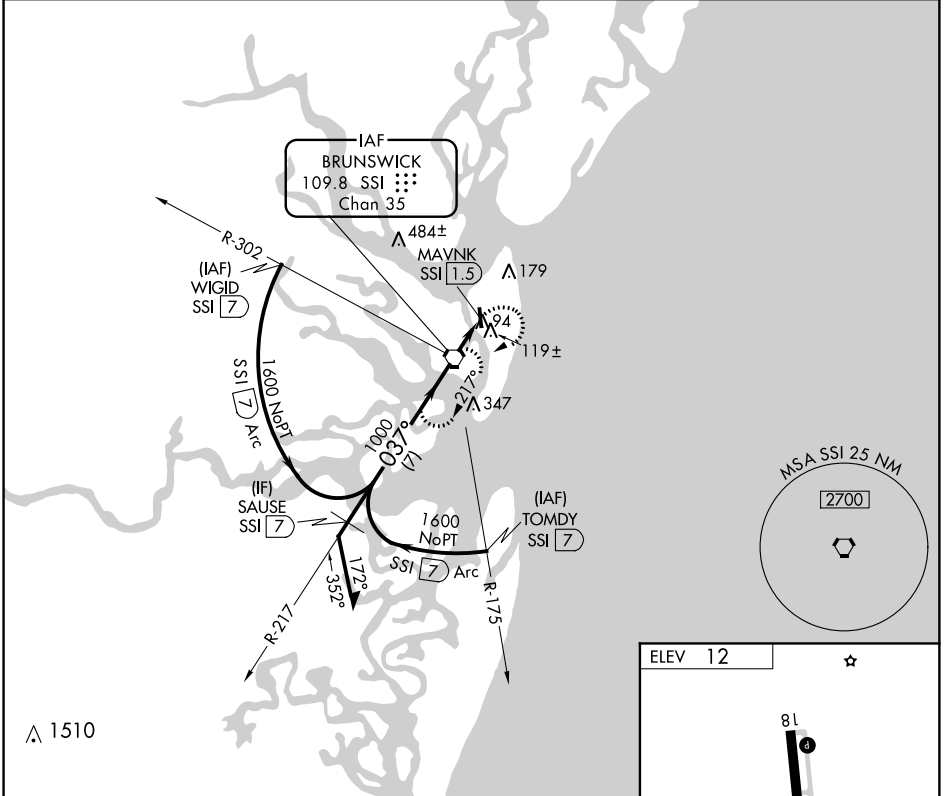

VORTAC SSI 109.8 Chan 35	APP CRS 037°	Rwy Idg TDZE Apt Elev N/A N/A 12
--	------------------------	--

VOR-A

JEKYLL ISLAND (09J)

NA Use McKinnon St Simons Island altimeter setting; when not received, use Jacksonville Intl altimeter setting and increase MDA 100 feet.

MISSED APPROACH: Climbing right turn to 2000 direct SSI VORTAC and hold, continue climb-in-hold to 2000.

MCKINNON ST SIMONS ISLAND ASOS 120.025	JACKSONVILLE CENTER 126.75 277.4	UNICOM 123.05 (CTAF) 0
--	--	----------------------------------

CATEGORY	A	B	C	D	FAF to MAP 1.5 NM					
CIRCLING	480-1	468 (500-1)		NA	Knots	60	90	120	150	180
					Min:Sec	1:30	1:00	0:45	0:36	0:30

SE-4, 12 SEP 2019 to 10 OCT 2019

SE-4, 12 SEP 2019 to 10 OCT 2019