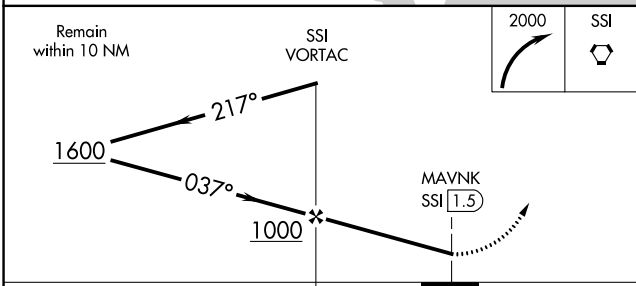

VORTAC SSI 109.8 Chan 35	APP CRS 037°	Rwy Idg TDZE Apt Elev N/A N/A 12
--	------------------------	--

VOR-A

JEKYLL ISLAND (09J)

NA Use McKinnon St Simons Island altimeter setting; when not received, use Jacksonville Intl altimeter setting and increase MDA 100 feet.

MISSED APPROACH: Climbing right turn to 2000 direct SSI VORTAC and hold, continue climb-in-hold to 2000.

MCKINNON ST SIMONS ISLAND ASOS 120.025	JACKSONVILLE CENTER 126.75 277.4	UNICOM 123.05 (CTAF) 0
--	--	----------------------------------

CATEGORY	A	B	C	D	FAF to MAP 1.5 NM					
CIRCLING	480-1	468 (500-1)		NA	Knots	60	90	120	150	180
					Min:Sec	1:30	1:00	0:45	0:36	0:30

SE-4, 12 SEP 2019 to 10 OCT 2019

SE-4, 12 SEP 2019 to 10 OCT 2019