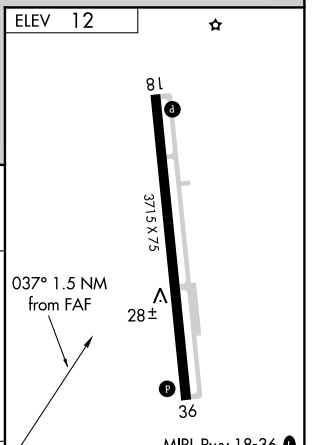

VORTAC SSI 109.8 Chan 35	APP CRS 037°	Rwy Idg TDZE Apt Elev N/A N/A 12
--	------------------------	--

VOR-A

JEKYLL ISLAND (09J)

NA Use McKinnon St Simons Island altimeter setting; when not received, use Jacksonville Intl altimeter setting and increase MDA 100 feet.

MISSED APPROACH: Climbing right turn to 2000 direct SSI VORTAC and hold, continue climb-in-hold to 2000.

MCKINNON ST SIMONS ISLAND ASOS 120.025	JACKSONVILLE CENTER 126.75 277.4	UNICOM 123.05 (CTAF) 0
--	--	----------------------------------

CATEGORY	A	B	C	D	FAF to MAP 1.5 NM					
CIRCLING	480-1	468 (500-1)		NA	Knots	60	90	120	150	180
					Min:Sec	1:30	1:00	0:45	0:36	0:30

SE-4, 12 SEP 2019 to 10 OCT 2019

SE-4, 12 SEP 2019 to 10 OCT 2019