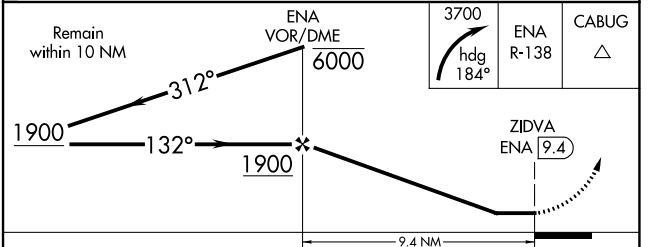

VOR/DME ENA 117.6 Chan 123	APP CRS 132°	Rwy Idg TDZE Apt Elev N/A N/A 113
--	------------------------	--

VOR-A
SOLDOTNA (SXQ)(PASX)

DME required.	MISSED APPROACH: Climbing right turn to 3700 on heading 184° and on ENA R-138 to CABUG/ENA 12 DME and hold, continue climb-in-hold to 3700.
▽ Circling NA to Rwys 7S and 25S.	
▲ Circling Rwy 7 NA at night.	

AWOS-3P 135.45	ANCHORAGE CENTER 125.7 379.1	KENAI RADIO 122.35	CTAF 122.50
--------------------------	--	------------------------------	-----------------------

CATEGORY	A	B	C	D
☑ CIRCLING	1020-1¼ 907 (1000-1¼)		1020-2¾ 907 (1000-2¾)	1020-3 907 (1000-3)