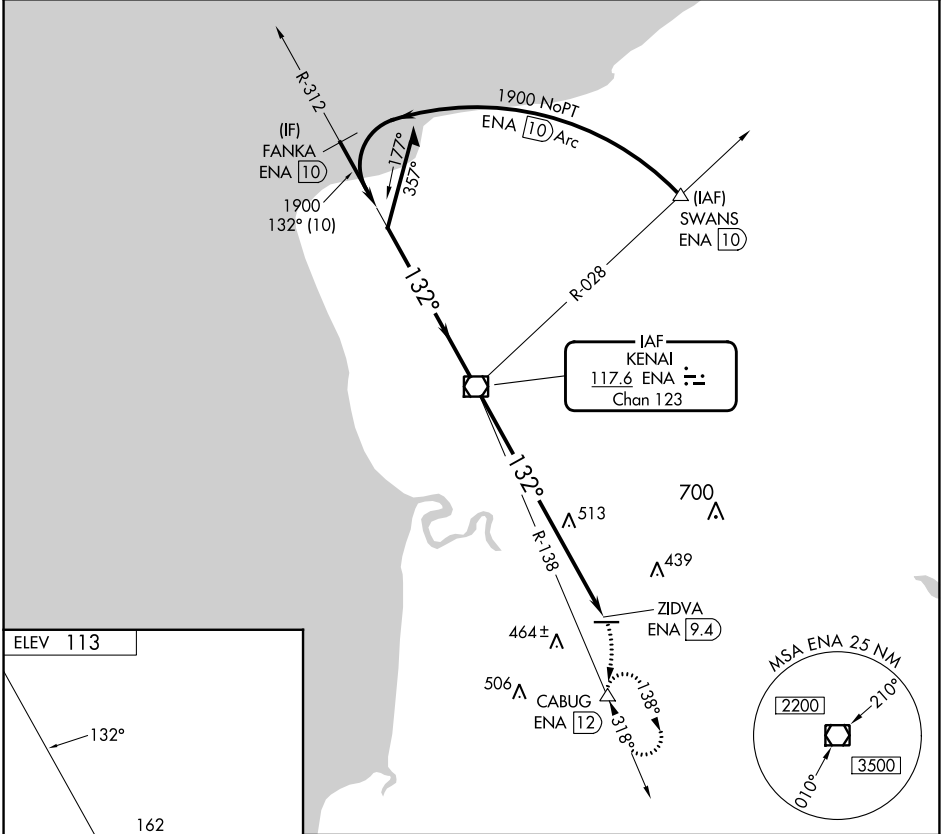

VOR/DME ENA 117.6 Chan 123	APP CRS 132°	Rwy Idg TDZE Apt Elev N/A N/A 113
--	------------------------	--

VOR-A
SOLDOTNA (SXQ)(PASX)

DME required.	MISSED APPROACH: Climbing right turn to 3700 on heading 184° and on ENA R-138 to CABUG/ENA 12 DME and hold, continue climb-in-hold to 3700.
▽ Circling NA to Rwys 7S and 25S.	
▲ Circling Rwy 7 NA at night.	

AWOS-3P 135.45	ANCHORAGE CENTER 125.7 379.1	KENAI RADIO 122.35	CTAF 122.50
--------------------------	--	------------------------------	-----------------------

CATEGORY	A	B	C	D
☑ CIRCLING	1020-1¼ 907 (1000-1¼)		1020-2¾ 907 (1000-2¾)	1020-3 907 (1000-3)

AK, 31 OCT 2024 to 26 DEC 2024

AK, 31 OCT 2024 to 26 DEC 2024