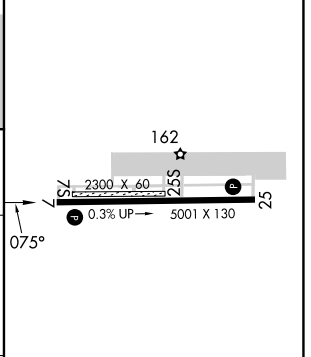

NDB/DME OLT 346	APP CRS 075°	Rwy Idg 5001
Chan 106 (115.9)		TDZE 102
		Apt Elev 113

NDB RWY 7

SOLDOTNA (SXQ)(PASX)

⚠ Circling NA to Rwy 7S and 25S. Straight-in Rwy 7 NA at night, Circling Rwy 7 NA at night. Rwy 7 helicopter visibility reduction below 1 SM NA.

⚠ MISSED APPROACH: Climb to 2100 direct OLT NDB/DME and hold.

AWOS-3P 135.45	ANCHORAGE CENTER 125.7 379.1	KENAI RADIO 122.35	CTAF 122.5 0
--------------------------	--	------------------------------	------------------------

ELEV 113	TDZE 102
----------	----------

CATEGORY	A	B	C	D
S-7	860-1 758 (800-1)	860-1¼ 758 (800-1¼)	860-2½	758 (800-2½)
C CIRCLING	860-1 747 (800-1)	860-1¼ 747 (800-1¼)	860-2½ 747 (800-2½)	980-2¾ 867 (900-2¾)