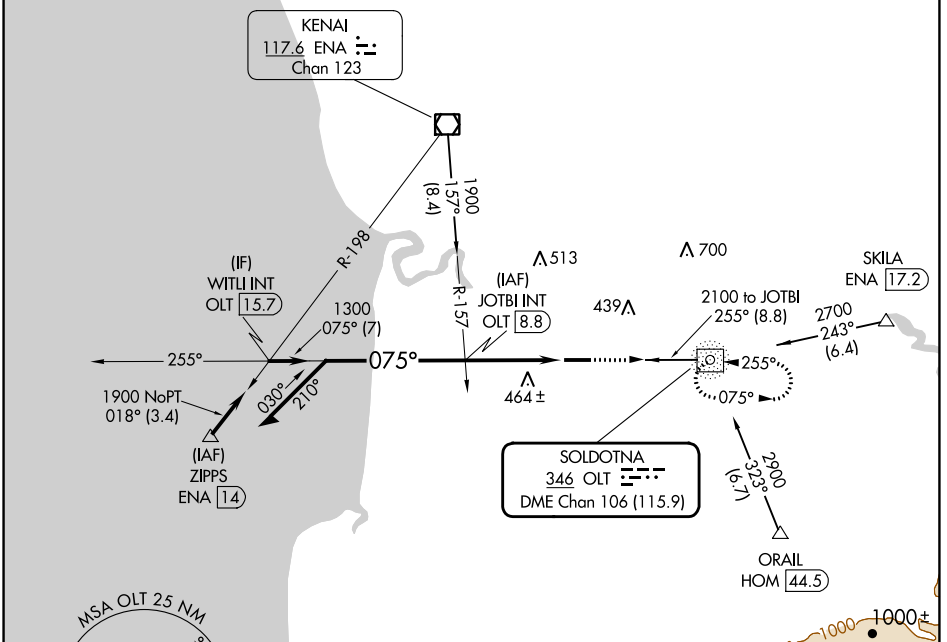

NDB/DME OLT 346	APP CRS 075°	Rwy Idg 5001
Chan 106 (115.9)		TDZE 102
		Apt Elev 113

NDB RWY 7

SOLDOTNA (SXQ)(PASX)

⚠ Circling NA to Rwy 7S and 25S. Straight-in Rwy 7 NA at night, Circling Rwy 7 NA at night. Rwy 7 helicopter visibility reduction below 1 SM NA.

⚠ MISSED APPROACH: Climb to 2100 direct OLT NDB/DME and hold.

AWOS-3P 135.45	ANCHORAGE CENTER 125.7 379.1	KENAI RADIO 122.35	CTAF 122.5 0
--------------------------	--	------------------------------	------------------------

ELEV 113	TDZE 102
----------	----------

CATEGORY	A	B	C	D
S-7	860-1 758 (800-1)	860-1¼ 758 (800-1¼)	860-2½	758 (800-2½)
C CIRCLING	860-1 747 (800-1)	860-1¼ 747 (800-1¼)	860-2½ 747 (800-2½)	980-2¾ 867 (900-2¾)

MIRL Rwy 7-25 0					
FAF to MAP 3.6 NM					
Knots	60	90	120	150	180
Min:Sec	3:36	2:24	1:48	1:26	1:12

AK, 05 SEP 2024 to 31 OCT 2024

AK, 05 SEP 2024 to 31 OCT 2024