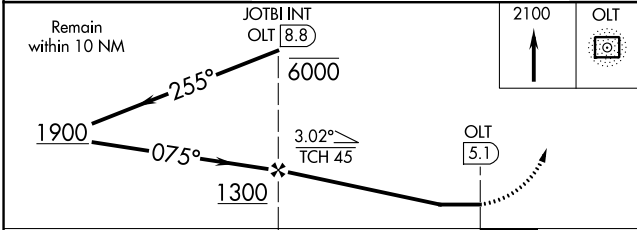

NDB/DME OLT 346	APP CRS 075°	Rwy Idg 5001
Chan 106 (115.9)		TDZE 102
		Apt Elev 113

NDB RWY 7

SOLDOTNA (SXQ)(PASX)

⚠ Circling NA to Rwy 7S and 25S. Straight-in Rwy 7 NA at night, Circling Rwy 7 NA at night. Rwy 7 helicopter visibility reduction below 1 SM NA.

⚠ MISSED APPROACH: Climb to 2100 direct OLT NDB/DME and hold.

AWOS-3P 135.45	ANCHORAGE CENTER 125.7 379.1	KENAI RADIO 122.35	CTAF 122.5 0
--------------------------	--	------------------------------	------------------------