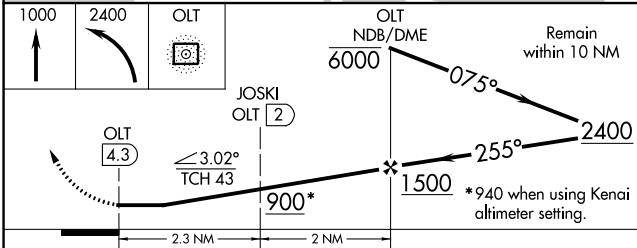

NDB/DME OLT 346	APP CRS 255°	Rwy Idg TDZE Apt Elev	5001 113 113
Chan 106 (115.9)			

NDB RWY 25

SOLDOTNA (SXQ)(PASX)

⚠ Circling NA to Rwy 7S and 25S. Circling Rwy 7 NA at night.

MISSED APPROACH: Climb to 1000 then climbing left turn to 2400 direct OLT NDB and hold.

AWOS-3P 135.45	ANCHORAGE CENTER 125.7 379.1	KENAI RADIO 122.35	CTAF 122.5
--------------------------	--	------------------------------	----------------------

ELEV 113	TDZE 113
----------	----------

CATEGORY	A	B	C	D
S-25	900-1 787 (800-1)	900-1¼ 787 (800-1¼)	900-2½ 787 (800-2½)	980-2¾ 867 (900-2¾)
C CIRCLING	900-1 787 (800-1)	900-1¼ 787 (800-1¼)	900-2½ 787 (800-2½)	980-2¾ 867 (900-2¾)
JOSKI FIX MINIMUMS				
S-25	760-1 647 (700-1)	760-1⅞ 647 (700-1⅞)	860-2¼ 747 (800-2¼)	980-2¾ 867 (900-2¾)
C CIRCLING	860-1 747 (800-1)	860-1⅞ 747 (800-1⅞)	980-2¾ 867 (900-2¾)	980-2¾ 867 (900-2¾)