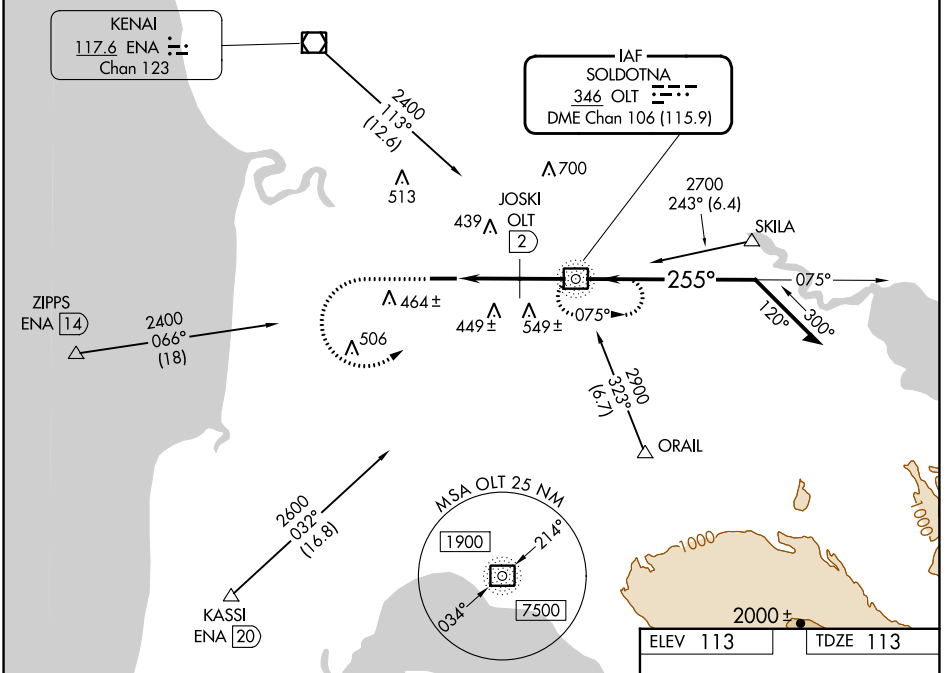

NDB/DME OLT 346	APP CRS 255°	Rwy Idg TDZE Apt Elev	5001 113 113
Chan 106 (115.9)			

NDB RWY 25

SOLDOTNA (SXQ)(PASX)

⚠ Circling NA to Rwy 7S and 25S. Circling Rwy 7 NA at night.

MISSED APPROACH: Climb to 1000 then climbing left turn to 2400 direct OLT NDB and hold.

AWOS-3P 135.45	ANCHORAGE CENTER 125.7 379.1	KENAI RADIO 122.35	CTAF 122.5
--------------------------	--	------------------------------	----------------------

ELEV 113	TDZE 113
----------	----------

CATEGORY	A	B	C	D
S-25	900-1 787 (800-1)	900-1¼ 787 (800-1¼)	900-2½ 787 (800-2½)	980-2¾ 867 (900-2¾)
C CIRCLING	900-1 787 (800-1)	900-1¼ 787 (800-1¼)	900-2½ 787 (800-2½)	980-2¾ 867 (900-2¾)
JOSKI FIX MINIMUMS				
S-25	760-1 647 (700-1)	760-1⅞ 647 (700-1⅞)	860-2¼ 747 (800-2¼)	980-2¾ 867 (900-2¾)
C CIRCLING	860-1 747 (800-1)	860-1⅞ 747 (800-1⅞)	980-2¾ 867 (900-2¾)	980-2¾ 867 (900-2¾)

AK, 31 OCT 2024 to 26 DEC 2024

AK, 31 OCT 2024 to 26 DEC 2024