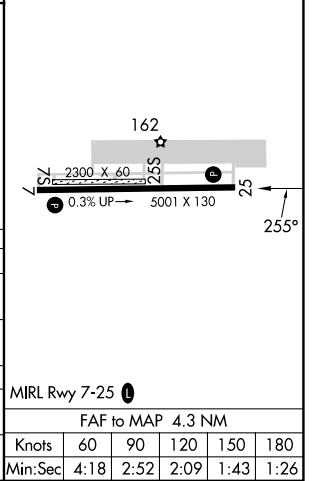

NDB/DME OLT 346	APP CRS 255°	Rwy Idg TDZE Apt Elev	5001 113 113
Chan 106 (115.9)			

NDB RWY 25

SOLDOTNA (SXQ)(PASX)

⚠ Circling NA to Rwy 7S and 25S. Circling Rwy 7 NA at night.

MISSED APPROACH: Climb to 1000 then climbing left turn to 2400 direct OLT NDB and hold.

AWOS-3P 135.45	ANCHORAGE CENTER 125.7 379.1	KENAI RADIO 122.35	CTAF 122.5
--------------------------	--	------------------------------	----------------------

ELEV 113	TDZE 113
----------	----------

CATEGORY	A	B	C	D
S-25	900-1 787 (800-1)	900-1¼ 787 (800-1¼)	900-2½ 787 (800-2½)	980-2¾ 867 (900-2¾)
C CIRCLING	900-1 787 (800-1)	900-1¼ 787 (800-1¼)	900-2½ 787 (800-2½)	980-2¾ 867 (900-2¾)
JOSKI FIX MINIMUMS				
S-25	760-1 647 (700-1)	760-1⅞ 647 (700-1⅞)	860-2¼ 747 (800-2¼)	980-2¾ 867 (900-2¾)
C CIRCLING	860-1 747 (800-1)	860-1⅞ 747 (800-1⅞)	980-2¾ 867 (900-2¾)	980-2¾ 867 (900-2¾)