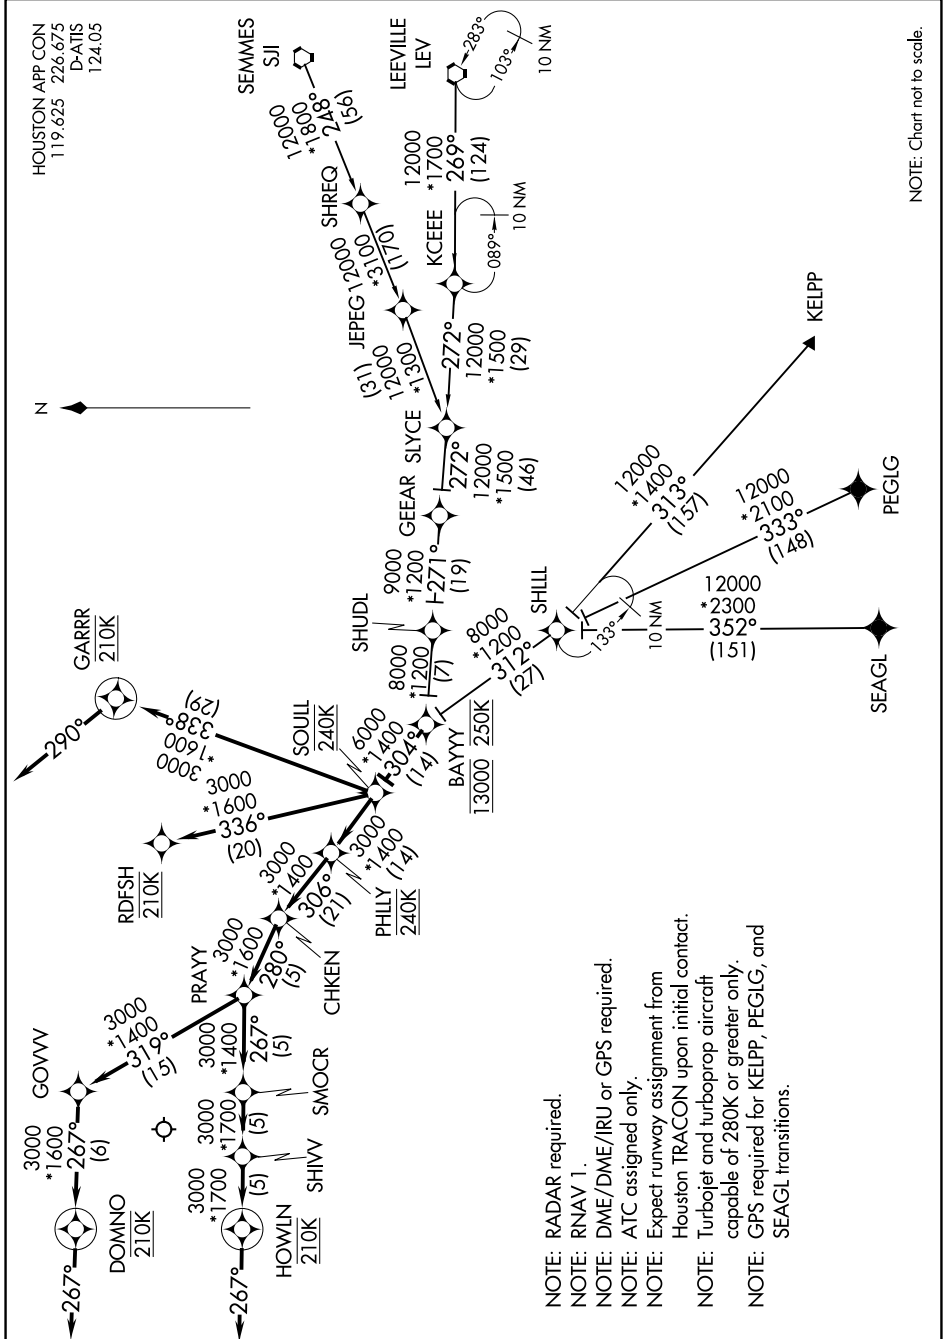

(BAYYY.SOULL1) 21112

GEORGE BUSH INTCNTL/HOUSTON (IAH)

SOULL ONE ARRIVAL (RNAV)

AL-5461 (FAA)

HOUSTON, TEXAS

NOTE: Chart not to scale.

SC-5, 03 OCT 2024 to 31 OCT 2024

SC-5, 03 OCT 2024 to 31 OCT 2024

SOULL ONE ARRIVAL (RNAV)

(BAYYY.SOULL1) 08JAN15

HOUSTON, TEXAS

GEORGE BUSH INTCNTL/HOUSTON (IAH)