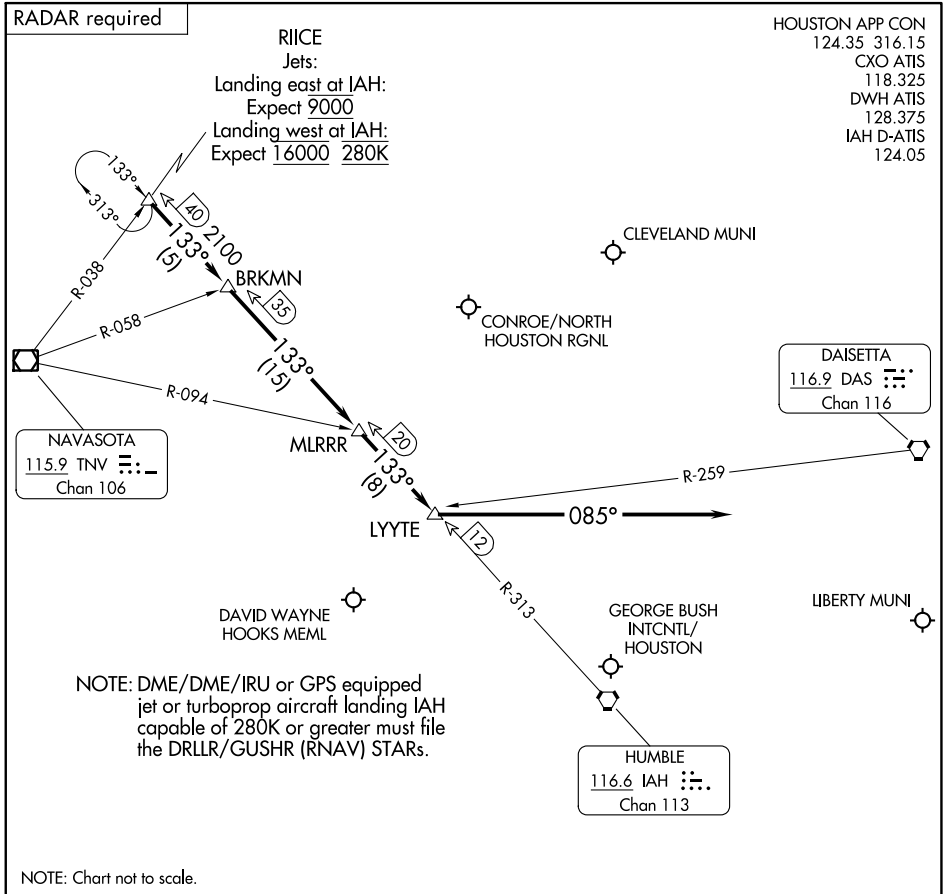

RIICE ONE ARRIVAL

Arrival Routes

HOUSTON, TEXAS

SC-5, 31 OCT 2024 to 28 NOV 2024

SC-5, 31 OCT 2024 to 28 NOV 2024

ARRIVAL ROUTE DESCRIPTION

GEORGE BUSH INTCNL/HOUSTON (IAH):

... From over RIICE on IAH R-313 to BRKMN, to MLRRR, to LYYTE.

LANDING RUNWAYS 26L/R or 27:

... Fly heading 085° for vectors to final approach course.

LANDING ALL OTHER RUNWAYS:

... Expect vectors to final approach course at or prior to LYYTE.

FOR ALL OTHER AIRPORTS:

... From over RIICE on IAH R-313 to BRKMN, thence as depicted to LYYTE. Expect vectors to final approach course at or prior to LYYTE.