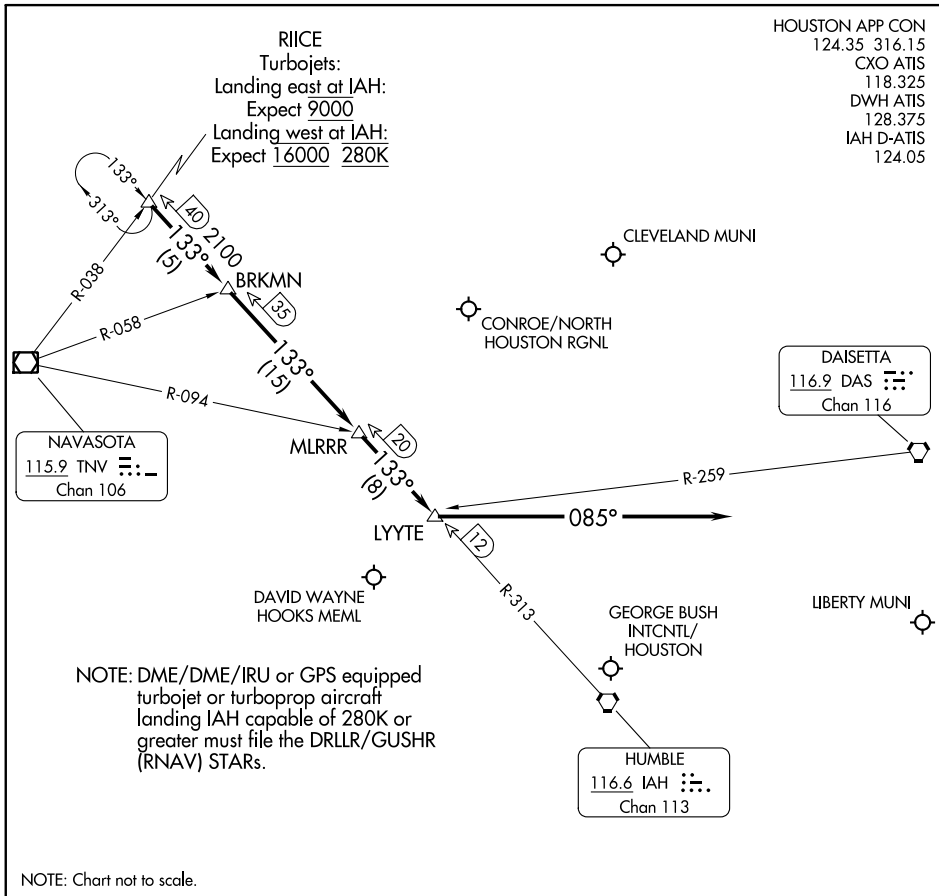

RIICE NINE ARRIVAL

Arrival Routes

HOUSTON, TEXAS

SC-5, 03 OCT 2024 to 31 OCT 2024

SC-5, 03 OCT 2024 to 31 OCT 2024

ARRIVAL ROUTE DESCRIPTION

GEORGE BUSH INTCNTL/HOUSTON (IAH):

... From over RIICE on IAH R-313 to BRKMN, to MLRRR, to LYYTE.

LANDING RUNWAY 26L/R or 27:

... Fly heading 085° for vectors to final approach course.

LANDING ALL OTHER RUNWAYS:

... Expect vectors to final approach course at or prior to LYYTE.

FOR ALL OTHER AIRPORTS:

... From over RIICE on IAH R-313 to BRKMN, thence as depicted to LYYTE expect vectors to final approach course at or prior to LYYTE.

RIICE NINE ARRIVAL

Arrival Routes

HOUSTON, TEXAS