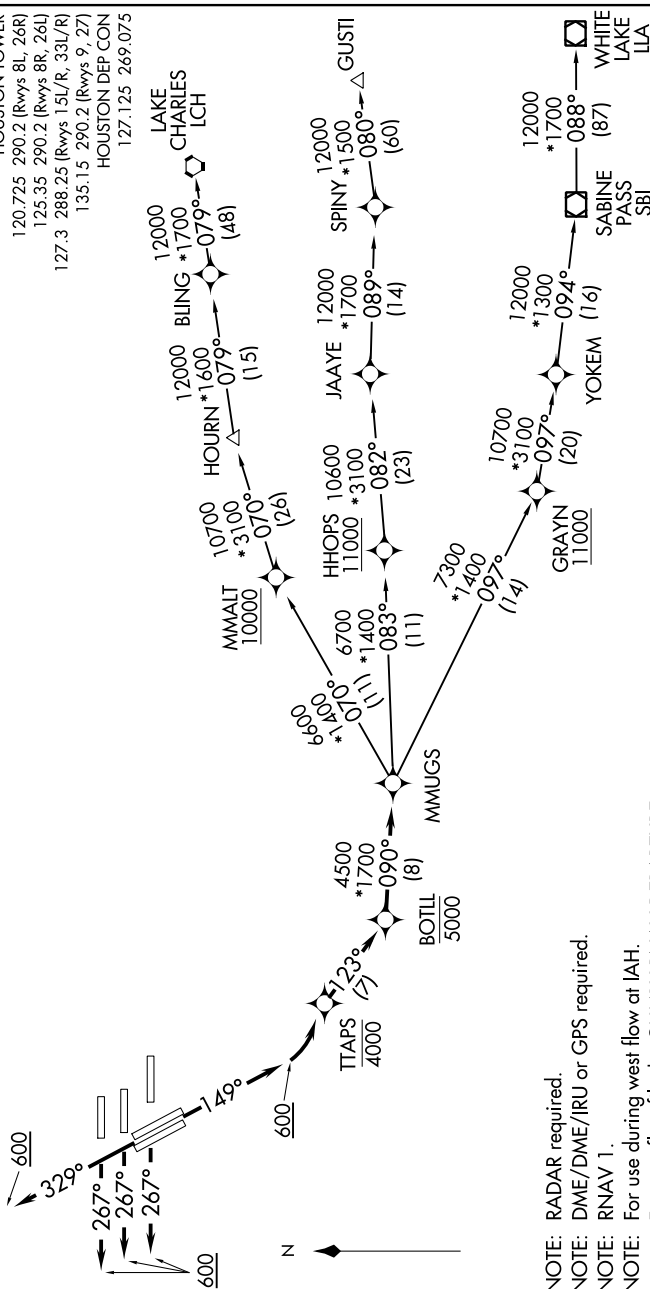

SC-5, 31 OCT 2024 to 28 NOV 2024

TOP ALTITUDE:
16000

TAKEOFF MINIMUMS
Rwys 15L/R, 26L/R, 27, 33L/R: Standard
with minimum climb of 500' per NM to 800.

NOTE: Chart not to scale.

(NARRATIVE ON FOLLOWING PAGE)

SC-5, 31 OCT 2024 to 28 NOV 2024