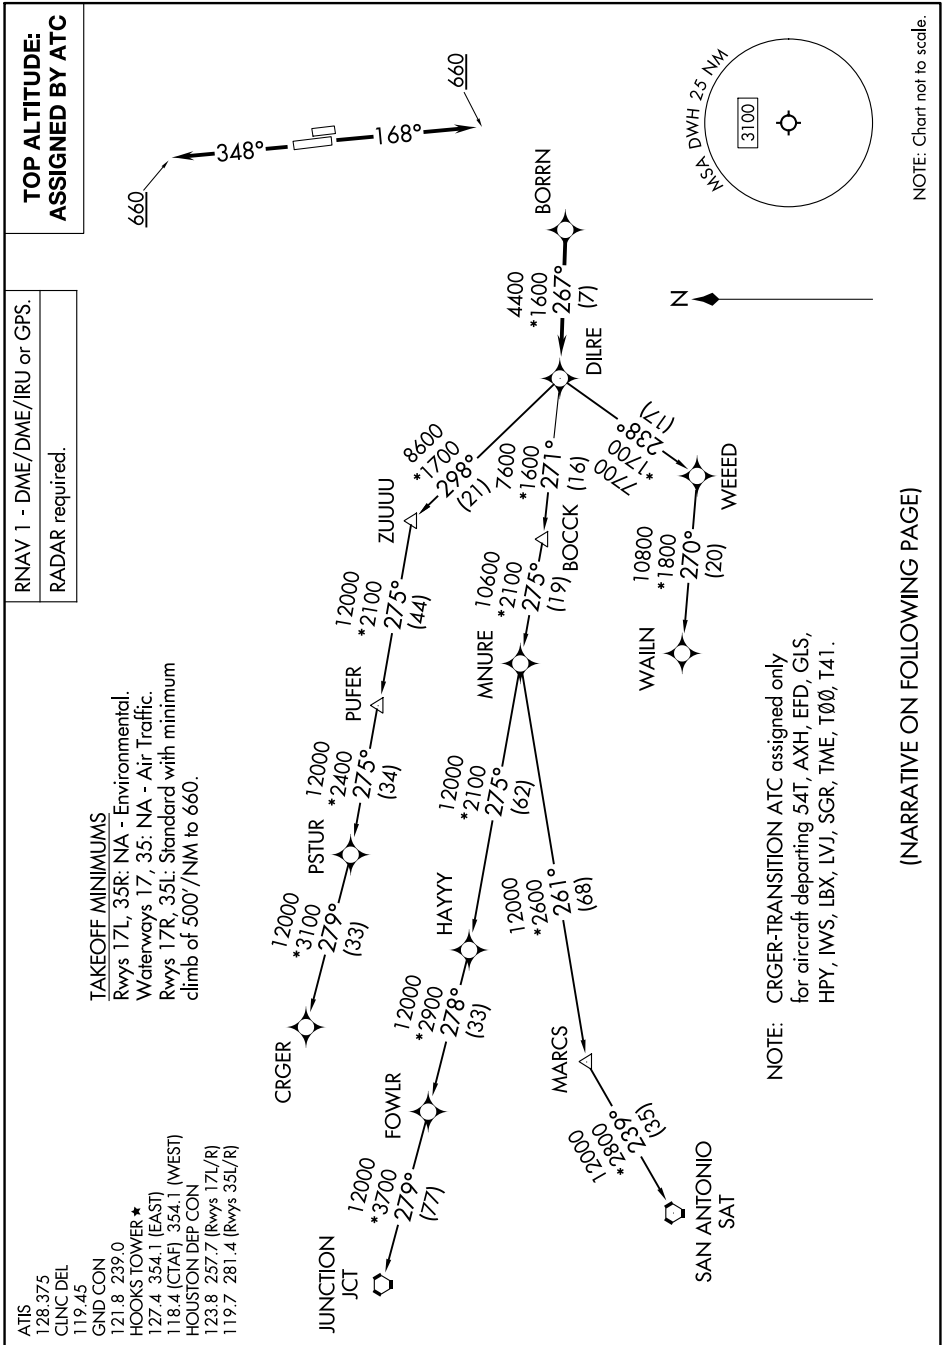

BORRN SIX DEPARTURE (RNAV)

HOUSTON, TEXAS

BORRN SIX DEPARTURE (RNAV)

HOUSTON, TEXAS

NOTE: Chart not to scale.

NOTE: CRGR-TRANSITION ATC assigned only for aircraft departing 54T, AXH, EFD, GLS, HPY, IWS, LBX, LVJ, SGR, TME, T00, T41.