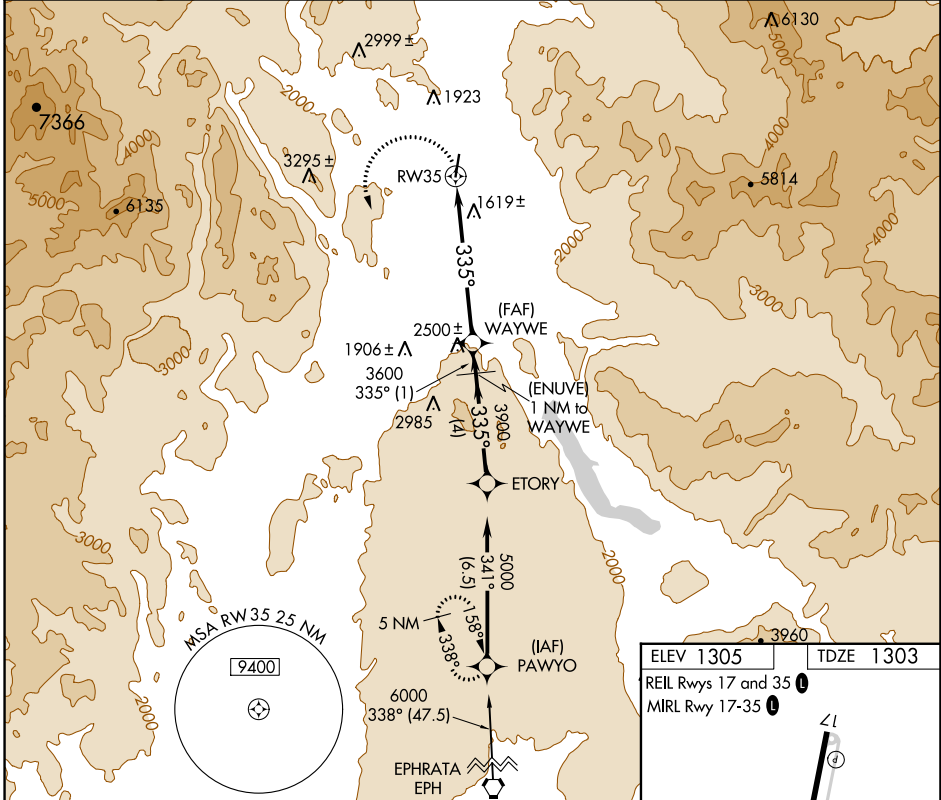

APP CRS 335°	Rwy Idg 4667
	TDZE 1303
	Apt Elev 1305

GPS RWY 35

OMAK (OMK)

NA -1.5°C	Circling NA east of Rwy 17-35.	MISSED APPROACH: Climbing left turn to 5000 direct PAWYO WP and hold.
---------------------	--------------------------------	---

ASOS 118.325	SEATTLE CENTER 126.1 291.6	UNICOM 122.8 (CTAF) 0
------------------------	--------------------------------------	---------------------------------

NW-1, 08 AUG 2024 to 05 SEP 2024

NW-1, 08 AUG 2024 to 05 SEP 2024

5000 PAWYO	ETORY	(ENUVE) 1 NM to WAYWE	5000	
Waypoint diagram showing RW35, WAYWE, ETORY, and PAWYO with altitudes and distances.				
CATEGORY	A	B	C	D
S-35	2840-1¼ 1537 (1600-1¼)	2840-1½ 1537 (1600-1½)	2840-3	1537 (1600-3)
CIRCLING	2840-1¼ 1535 (1600-1¼)	2840-1½ 1535 (1600-1½)	2840-3	3320-3 2015 (2100-3)