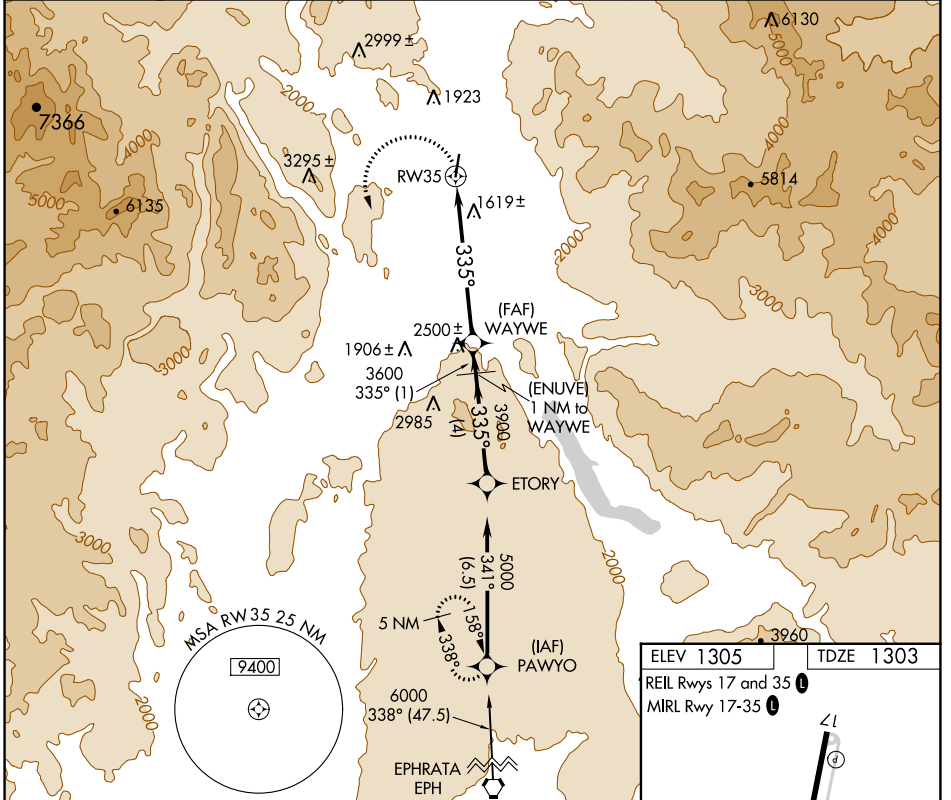

APP CRS 335°	Rwy Idg 4667
	TDZE 1303
	Apt Elev 1305

GPS RWY 35

OMAK (OMK)

NA -15°C	Circling NA east of Rwy 17-35.	MISSED APPROACH: Climbing left turn to 5000 direct PAWYO WP and hold.
-------------	--------------------------------	--

ASOS 118.235	SEATTLE CENTER 126.1 291.6	UNICOM 122.8 (CTAF) 0
-------------------------------	---	--

NW-1, 31 OCT 2024 to 28 NOV 2024

NW-1, 31 OCT 2024 to 28 NOV 2024