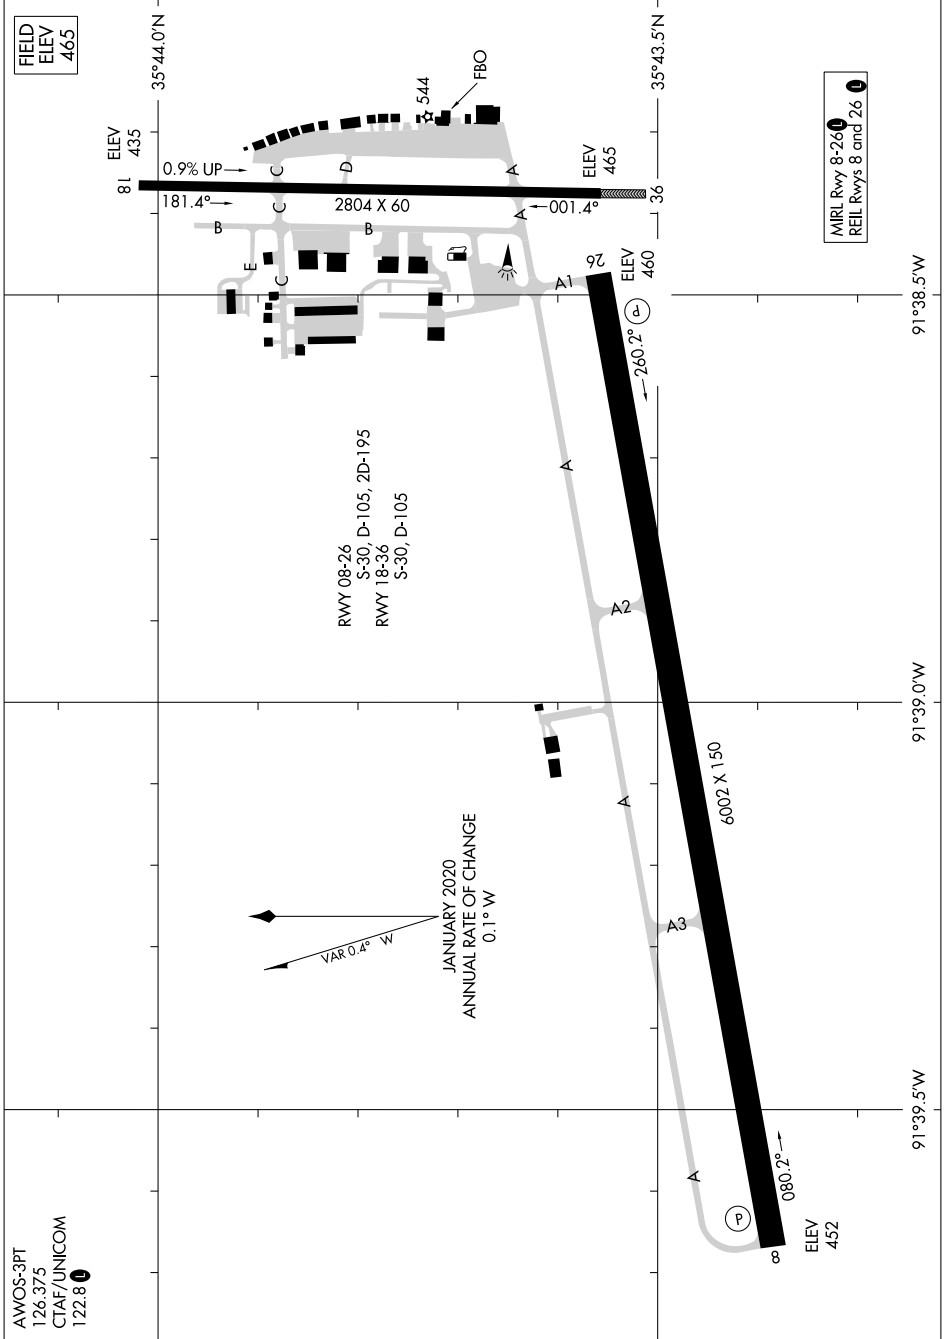

24305

AIRPORT DIAGRAM

AL-5442 (FAA)

BATESVILLE RGNL (BVX)
BATESVILLE, ARKANSAS

SC-1, 31 OCT 2024 to 28 NOV 2024

SC-1, 31 OCT 2024 to 28 NOV 2024

AWOS-3PT
126.375
CTAF/UNICOM
122.8

AIRPORT DIAGRAM

24305

BATESVILLE, ARKANSAS
BATESVILLE RGNL (BVX)