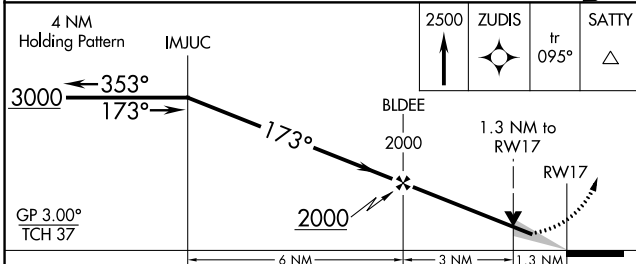

WAAS CH 63230 W17A	APP CRS 173°	Rwy Idg TDZE Apt Elev	5501 592 592
--	------------------------	-----------------------------	---

RNAV (GPS) RWY 17

MC GREGOR EXEC (PWG)

RNP APCH - GPS.

ASR Baro-VNAV NA when using Waco Rgnl altimeter setting. For uncompensated Baro-VNAV systems, LNAV/VNAV NA below -20°C or above 54°C. When local altimeter setting not received, use Waco Rgnl altimeter setting and increase LPV DA to 873 feet and all visibilities 1/8 SM; increase LNAV/VNAV DA to 873 feet and all visibilities 1/8 SM; increase all MDAs 40 feet and Circling visibility Cat C 1/4 SM.

MISSED APPROACH:
Climb to 2500 direct ZUDIS and on track 095° to SATTY and hold.

AWOS-3PT 135.525	WACO APP CON ★ 127.65 352.0	GCO 121.725	UNICOM 123.05 (CTAF) 0
----------------------------	---------------------------------------	-----------------------	---