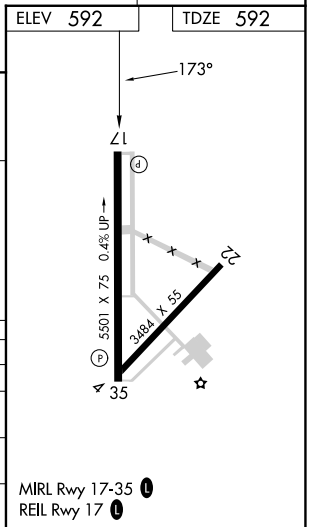

WAAS CH 63230 W17A	APP CRS 173°	Rwy Idg TDZE Apt Elev	5501 592 592
--	------------------------	-----------------------------	---

RNAV (GPS) RWY 17

MC GREGOR EXEC (PWG)

RNP APCH - GPS.

ASR Baro-VNAV NA when using Waco Rgnl altimeter setting. For uncompensated Baro-VNAV systems, LNAV/VNAV NA below -20°C or above 54°C. When local altimeter setting not received, use Waco Rgnl altimeter setting and increase LPV DA to 873 feet and all visibilities 1/8 SM; increase LNAV/VNAV DA to 873 feet and all visibilities 1/8 SM; increase all MDAs 40 feet and Circling visibility Cat C 1/4 SM.

MISSED APPROACH:
Climb to 2500 direct ZUDIS and on track 095° to SATTY and hold.

AWOS-3PT 135.525	WACO APP CON ★ 127.65 352.0	GCO 121.725	UNICOM 123.05 (CTAF) 0
----------------------------	---------------------------------------	-----------------------	---

CATEGORY	A	B	C	D
LPV DA	842-3/4	250 (300-3/4)		NA
LNAV/VNAV DA	842-3/4	250 (300-3/4)		NA
LNAV MDA	1040-1	448 (500-1)	1040-1 3/8 448 (500-1 3/8)	NA
CIRCLING	1040-1 448 (500-1)	1060-1 468 (500-1)	1300-2 708 (800-2)	NA