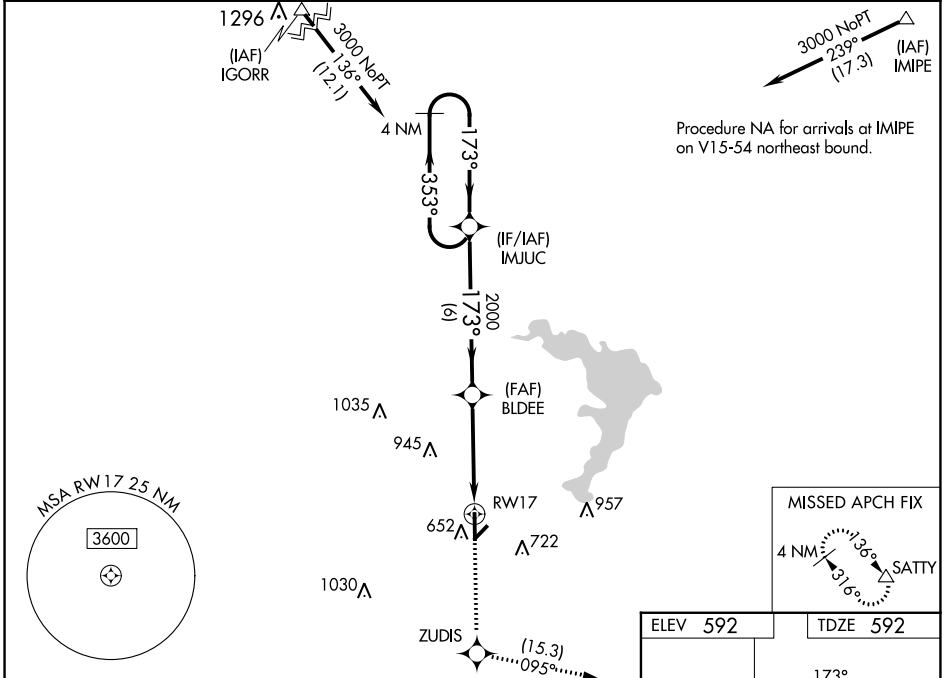

WAAS CH 63230 W17A	APP CRS 173°	Rwy Idg TDZE Apt Elev	5501 592 592
--	------------------------	-----------------------------	---

RNAV (GPS) RWY 17

MC GREGOR EXEC (PWG)

RNP APCH - GPS.

ASR Baro-VNAV NA when using Waco Rgnl altimeter setting. For uncompensated Baro-VNAV systems, LNAV/VNAV NA below -20°C or above 54°C. When local altimeter setting not received, use Waco Rgnl altimeter setting and increase LPV DA to 873 feet and all visibilities 1/8 SM; increase LNAV/VNAV DA to 873 feet and all visibilities 1/8 SM; increase all MDAs 40 feet and Circling visibility Cat C 1/4 SM.

MISSED APPROACH:
Climb to 2500 direct ZUDIS and on track 095° to SATTY and hold.

AWOS-3PT 135.525	WACO APP CON ★ 127.65 352.0	GCO 121.725	UNICOM 123.05 (CTAF) 0
----------------------------	---------------------------------------	-----------------------	---

CATEGORY	A	B	C	D
LPV DA	842-3/4	250 (300-3/4)		NA
LNAV/VNAV DA	842-3/4	250 (300-3/4)		NA
LNAV MDA	1040-1	448 (500-1)	1040-1 3/8 448 (500-1 3/8)	NA
CIRCLING	1040-1 448 (500-1)	1060-1 468 (500-1)	1300-2 708 (800-2)	NA

SC-3, 31 OCT 2024 to 28 NOV 2024

SC-3, 31 OCT 2024 to 28 NOV 2024