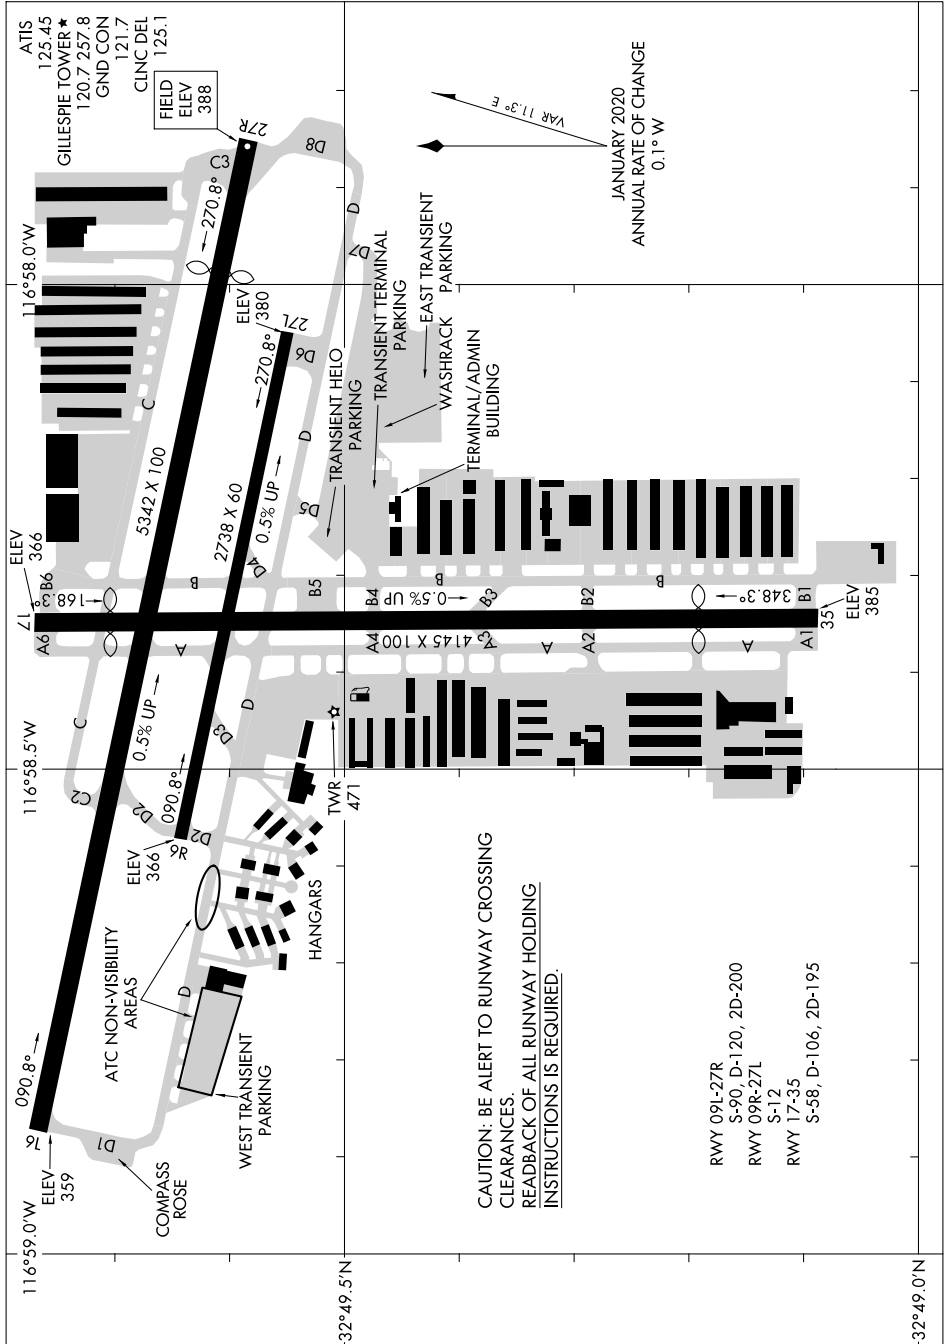

AIRPORT DIAGRAM

AL-5402 (FAA)

GILLESPIE FLD (S/E)E
SAN DIEGO/EL CAJON, CALIFORNIA

SW-3, 03 OCT 2024 to 31 OCT 2024

**CAUTION: BE ALERT TO RUNWAY CROSSING CLEARANCES.
READBACK OF ALL RUNWAY HOLDING INSTRUCTIONS IS REQUIRED.**

- RWY 09L-27R
- S-90, D-120, 2D-200
- RWY 09R-27L
- S-12
- RWY 17-35
- S-58, D-106, 2D-195

SW-3, 03 OCT 2024 to 31 OCT 2024

AIRPORT DIAGRAM

SAN DIEGO/EL CAJON, CALIFORNIA
GILLESPIE FLD (S/E)E