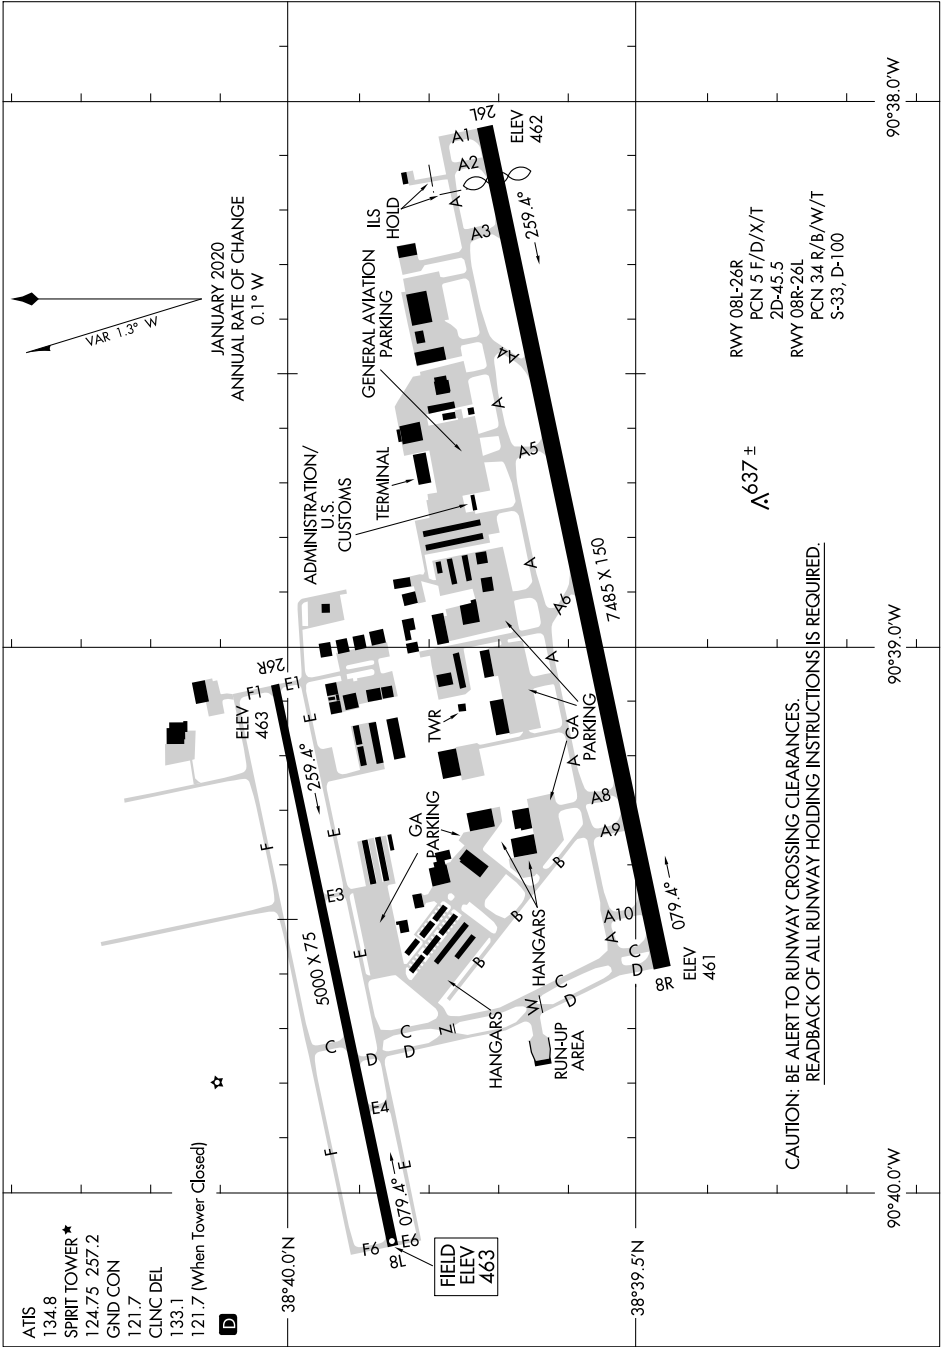

# AIRPORT DIAGRAM

AL-5400 (FAA)

SPIRIT OF ST LOUIS (SUS)  
ST. LOUIS, MISSOURI

NC-3, 03 OCT 2024 to 31 OCT 2024

NC-3, 03 OCT 2024 to 31 OCT 2024

# AIRPORT DIAGRAM

ST. LOUIS, MISSOURI  
SPIRIT OF ST LOUIS (SUS)