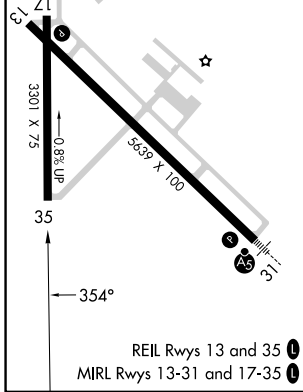

APP CRS	Rwy Idg	3301
354°	TDZE	1182
	Apt Elev	1183

RNAV (GPS) RWY 35

FERGUS FALLS MUNI/EINAR MICKELSON FLD (F^FM)

RNP APCH-GPS.		MISSED APPROACH: Climb to 3000 direct WABIV and via track 326° to PANIC and hold.
AWOS-3PT 119.05	MINNEAPOLIS CENTER 126.1 269.2	UNICOM 122.8 (CTAF) 0

CATEGORY	A	B	C	D
LNAV MDA	1560-1 378 (400-1)			NA
CIRCLING	1640-1 457 (500-1)	1740-1 557 (600-1)	1820-1¾ 637 (700-1¾)	NA

NC-1, 31 OCT 2024 to 28 NOV 2024

NC-1, 31 OCT 2024 to 28 NOV 2024