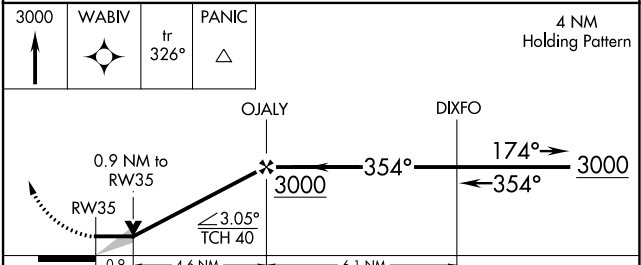

APP CRS	Rwy Idg	3301
354°	TDZE	1182
	Apt Elev	1183

RNAV (GPS) RWY 35

FERGUS FALLS MUNI/EINAR MICKELSON FLD (F^FM)

RNP APCH-GPS.		MISSED APPROACH: Climb to 3000 direct WABIV and via track 326° to PANIC and hold.
AWOS-3PT 119.05	MINNEAPOLIS CENTER 126.1 269.2	UNICOM 122.8 (CTAF) 0

CATEGORY	A	B	C	D
LNAV MDA	1560-1 378 (400-1)			NA
CIRCLING	1640-1 457 (500-1)	1740-1 557 (600-1)	1820-1¾ 637 (700-1¾)	NA

NC-1, 31 OCT 2024 to 28 NOV 2024

NC-1, 31 OCT 2024 to 28 NOV 2024