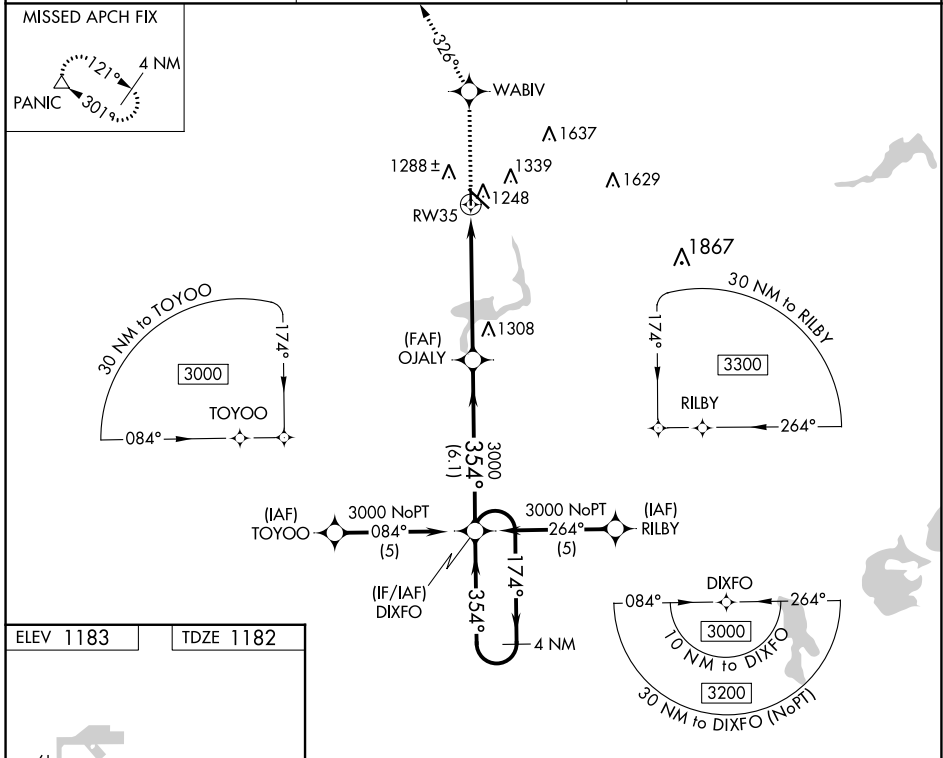

APP CRS	Rwy Idg	3301
354°	TDZE	1182
	Apt Elev	1183

RNAV (GPS) RWY 35

FERGUS FALLS MUNI/EINAR MICKELSON FLD (F^FM)

RNP APCH-GPS.		MISSED APPROACH: Climb to 3000 direct WABIV and via track 326° to PANIC and hold.
AWOS-3PT 119.05	MINNEAPOLIS CENTER 126.1 269.2	UNICOM 122.8 (CTAF) 0

CATEGORY	A	B	C	D
LNAV MDA	1560-1 378 (400-1)			NA
CIRCLING	1640-1 457 (500-1)	1740-1 557 (600-1)	1820-1¾ 637 (700-1¾)	NA

NC-1, 31 OCT 2024 to 28 NOV 2024

NC-1, 31 OCT 2024 to 28 NOV 2024