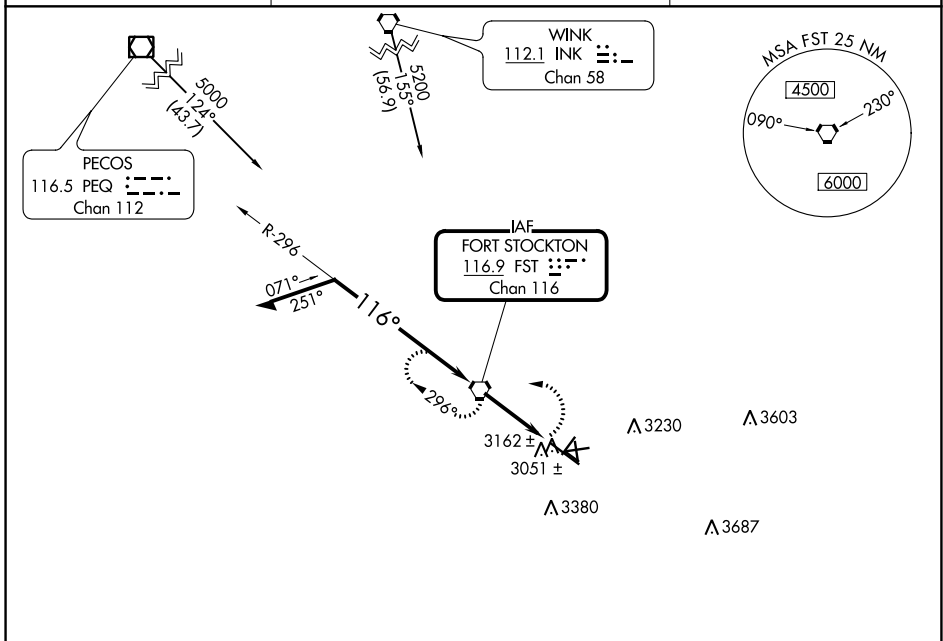

VORTAC FST 116.9 Chan 116	APP CRS 116°	Rwy Idg TDZE Apt Elev 7508 3002 3011
---	------------------------	--

VOR RWY 12

FORT STOCKTON-PECOS COUNTY (FST)

⚠ Circling NA to Rwys 7-25, 11-29 and 16-34.
⚠ Circling Rwy 3, 21, 30 NA at night.

MISSED APPROACH: Climbing left turn to 5000 direct FST VORTAC and hold.

ASOS
118.525

ALBUQUERQUE CENTER
135.875 292.15

UNICOM
122.8 (CTAF) **0**

SC-3, 03 OCT 2024 to 31 OCT 2024

SC-3, 03 OCT 2024 to 31 OCT 2024

CATEGORY	A	B	C	D
S-12	3500-1	498 (500-1)	3500-1¼ 498 (500-1¼)	3500-1½ 498 (500-1½)
CIRCLING	3540-1 529 (600-1)	3660-1 649 (700-1)	3740-2 729 (800-2)	3760-2½ 749 (800-2½)