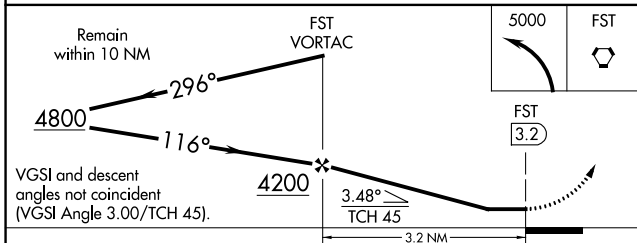

MISSED APPROACH: Climbing left turn to 5000 direct FST VORTAC and hold.

ASOS
118.525

ALBUQUERQUE CENTER
135.875 292.15

UNICOM
122.8 (CTAF) **0**

SC-3, 03 OCT 2024 to 31 OCT 2024

SC-3, 03 OCT 2024 to 31 OCT 2024

CATEGORY	A	B	C	D
S-12	3500-1	498 (500-1)	3500-1¼ 498 (500-1¼)	3500-1½ 498 (500-1½)
CIRCLING	3540-1 529 (600-1)	3660-1 649 (700-1)	3740-2 729 (800-2)	3760-2½ 749 (800-2½)