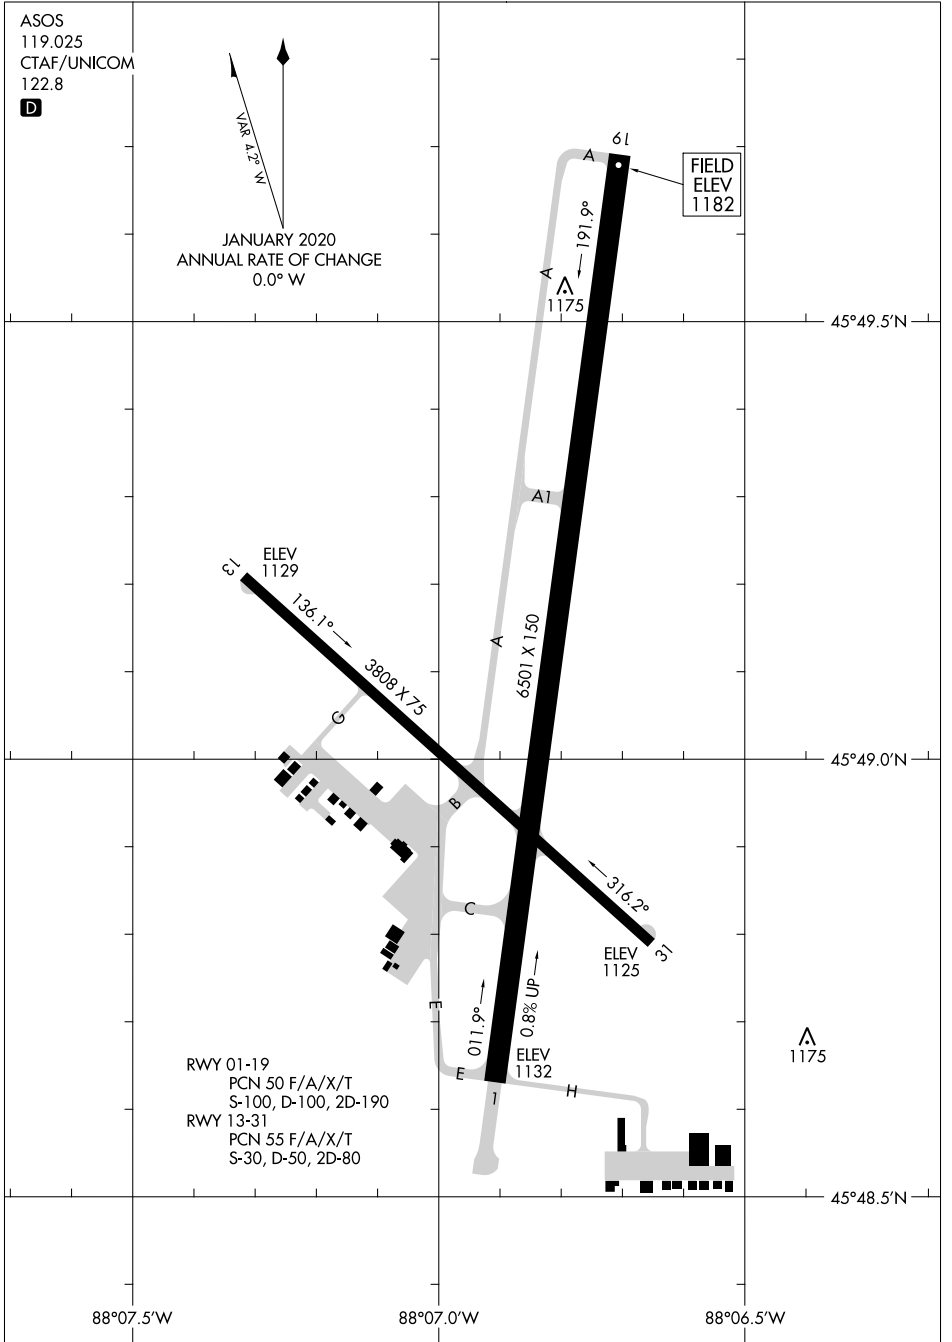

AIRPORT DIAGRAM

AL-5347 (FAA)

FORD (IMT)
IRON MOUNTAIN KINGSFORD, MICHIGAN

EC-1, 02 DEC 2021 to 30 DEC 2021

EC-1, 02 DEC 2021 to 30 DEC 2021

AIRPORT DIAGRAM

IRON MOUNTAIN KINGSFORD, MICHIGAN
FORD (IMT)