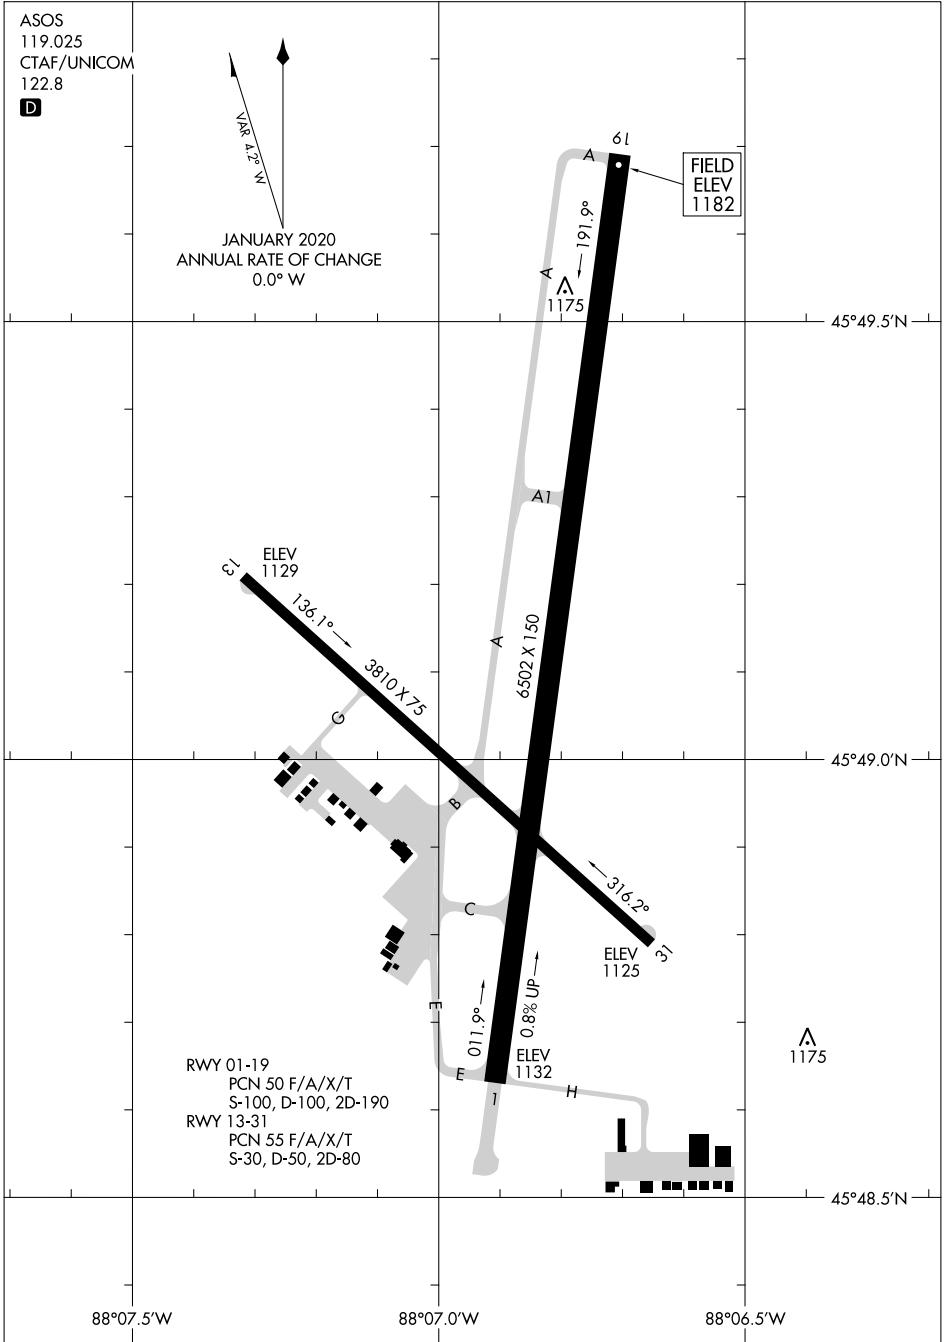

24249

# AIRPORT DIAGRAM

AL-5347 (FAA)

FORD (IMT)  
IRON MOUNTAIN KINGSFORD, MICHIGAN

EC-1, 31 OCT 2024 to 28 NOV 2024

EC-1, 31 OCT 2024 to 28 NOV 2024