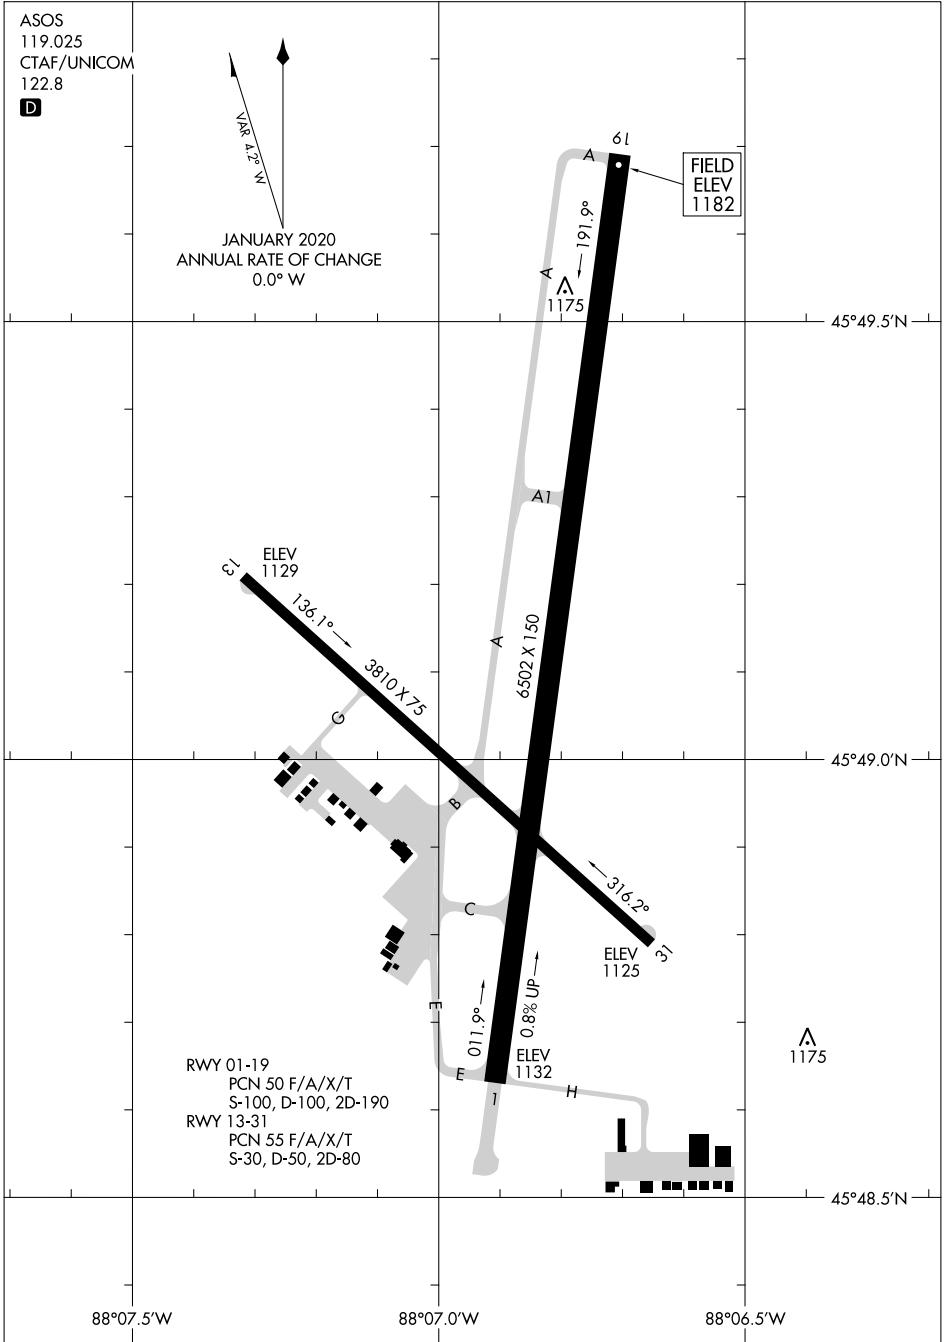

24249

AIRPORT DIAGRAM

AL-5347 (FAA)

FORD (IMT)
IRON MOUNTAIN KINGSFORD, MICHIGAN

EC-1, 03 OCT 2024 to 31 OCT 2024

EC-1, 03 OCT 2024 to 31 OCT 2024

AIRPORT DIAGRAM

24249

IRON MOUNTAIN KINGSFORD, MICHIGAN
FORD (IMT)