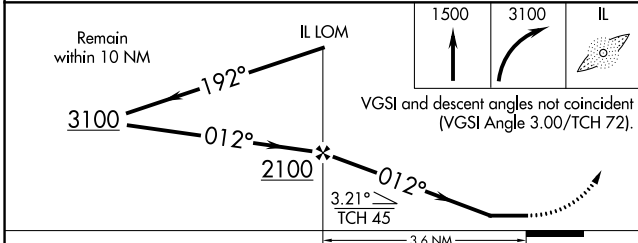

LOC HLE 108.3	APP CRS 012°	Rwy Idg TDZE Apt Elev	4641 843 848
-------------------------	------------------------	-----------------------------	---

LOC RWY 1

SKYLARK FLD (I.L.E.)

ADF required.		MISSED APPROACH: Climb to 1500 then climbing right turn to 3100 direct IRESH LOM and hold, continue climb-in-hold to 3100.
▼ NA	Circling Rwy 19 NA at night.	

CATEGORY	A	B	C	D
S-1	1160-1	317 (400-1)		NA
C CIRCLING	1300-1 452 (500-1)	1340-1 492 (500-1)	1440-1½ 592 (600-1½)	NA
Knots: 60 90 120 150 180				
Min:Sec: 3:36 2:24 1:48 1:26 1:12				

SC-3, 03 OCT 2024 to 31 OCT 2024