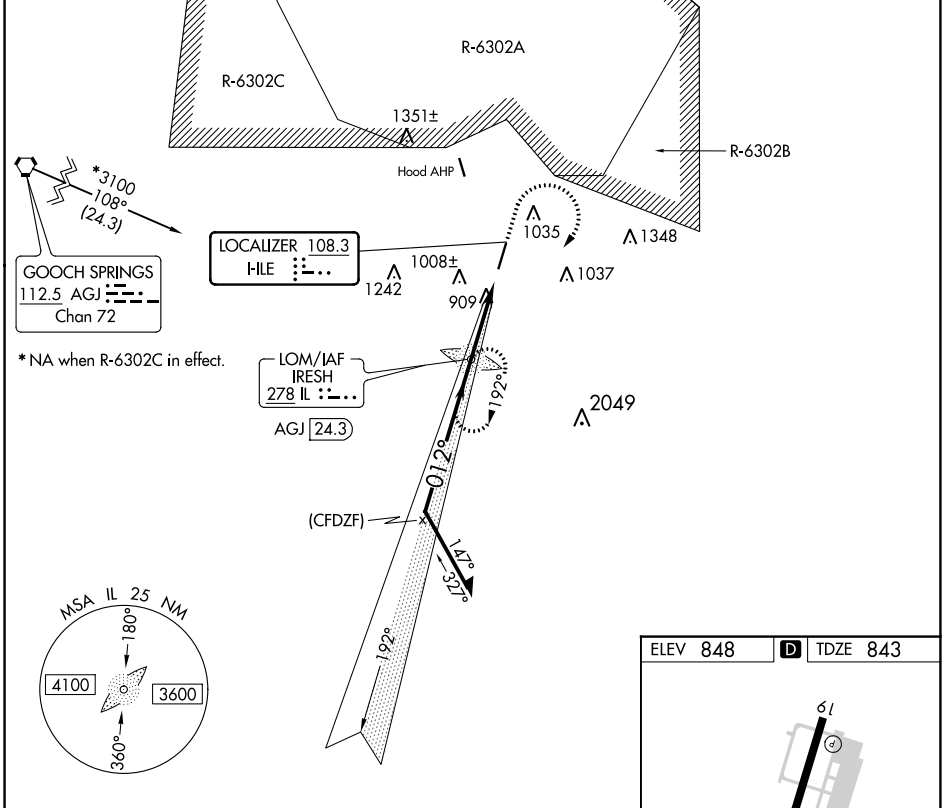

LOC HLE 108.3	APP CRS 012°	Rwy Idg TDZE Apt Elev	4641 843 848
-------------------------	------------------------	-----------------------------	---

LOC RWY 1

SKYLARK FLD (I.L.E.)

ADF required.		MISSED APPROACH: Climb to 1500 then climbing right turn to 3100 direct IRESH LOM and hold, continue climb-in-hold to 3100.
▼ NA	Circling Rwy 19 NA at night.	

AWOS-3PT 128.575	GRAY APP CON 120.075 323.15	CLNC DEL 121.7	UNICOM 122.7 (CTAF) 0
----------------------------	---------------------------------------	--------------------------	---------------------------------

CATEGORY	A	B	C	D
S-1	1160-1	317 (400-1)		NA
C CIRCLING	1300-1 452 (500-1)	1340-1 492 (500-1)	1440-1½ 592 (600-1½)	NA
Knots: 60 90 120 150 180				
Min:Sec: 3:36 2:24 1:48 1:26 1:12				

SC-3, 03 OCT 2024 to 31 OCT 2024

SC-3, 03 OCT 2024 to 31 OCT 2024