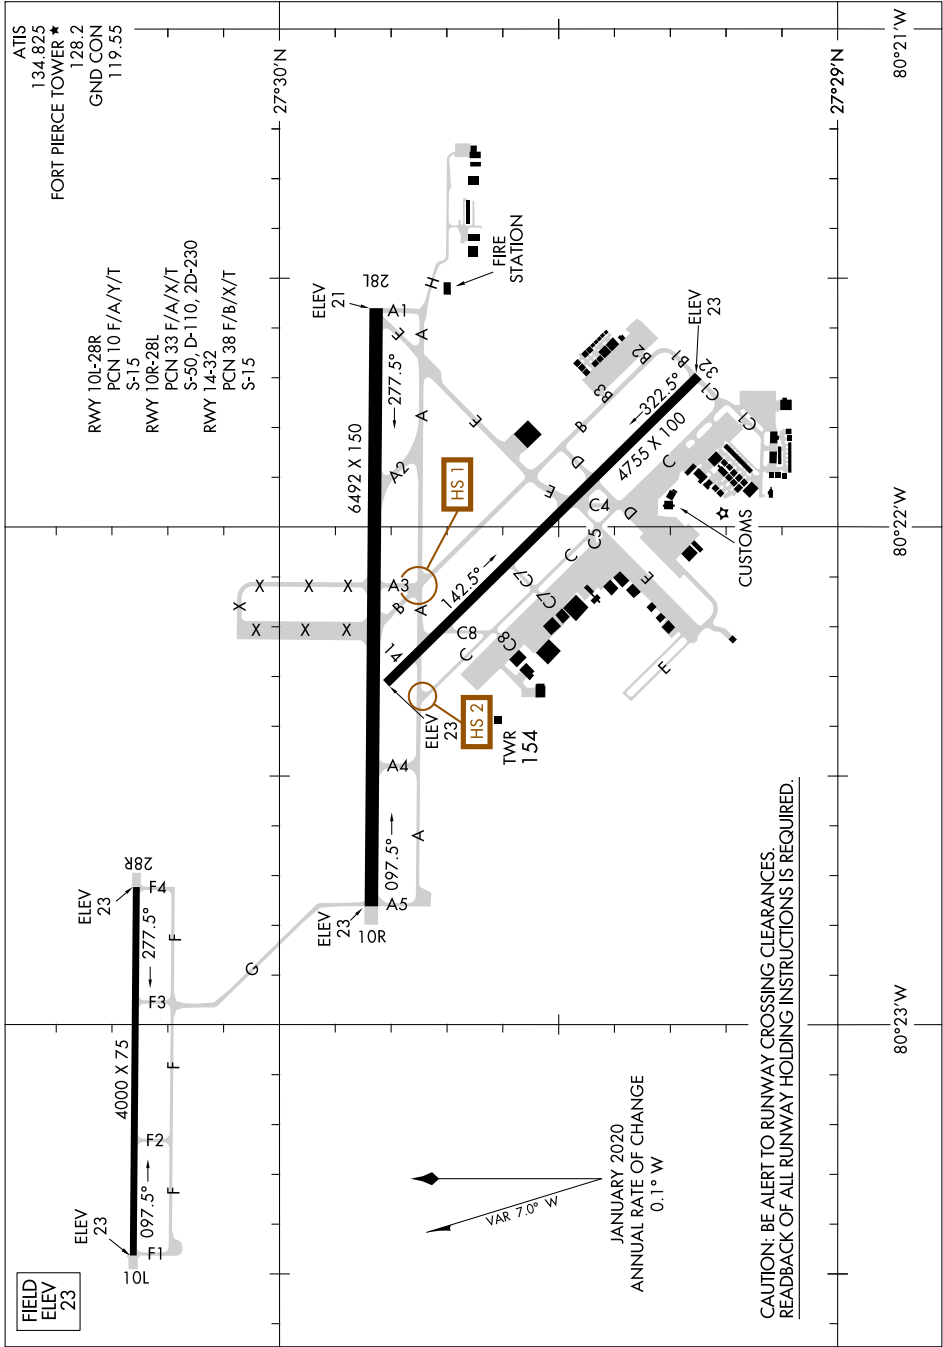

AIRPORT DIAGRAM

AL-5343 (FAA)

TREASURE COAST INTL (F'PR)
FORT PIERCE, FLORIDA

SE-3, 05 SEP 2024 to 03 OCT 2024

SE-3, 05 SEP 2024 to 03 OCT 2024

AIRPORT DIAGRAM

FORT PIERCE, FLORIDA
TREASURE COAST INTL (F'PR)

CAUTION: BE ALERT TO RUNWAY CROSSING CLEARANCES.
READBACK OF ALL RUNWAY HOLDING INSTRUCTIONS IS REQUIRED.