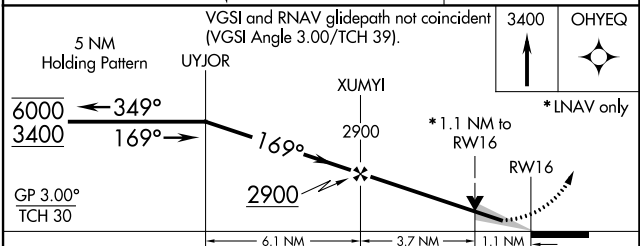

WAAS CH 40104 W16A	APP CRS 169°	Rwy Idg 4797 TDZE 1319 Apt Elev 1319
--	------------------------	---

RNAV (GPS) RWY 16

ESTHERVILLE MUNI (EST)

RNP APCH.

⚠ Circling NA to Rwy 6 and 24. Baro-VNAV and VDP NA when using Jackson altimeter setting. For uncompensated Baro-VNAV systems, LNAV/VNAV NA below -17°C or above 54°C. When local altimeter setting not received, use Jackson altimeter setting and increase all DA/MDA 60 feet.

MISSED APPROACH: Climb to 3400 direct OHYEQ and hold.

ASOS 121.425	MINNEAPOLIS CENTER 127.75 257.7	UNICOM 122.975 (CTAF) 0
------------------------	---	-----------------------------------

ELEV 1319	TDZE 1319
------------------	------------------