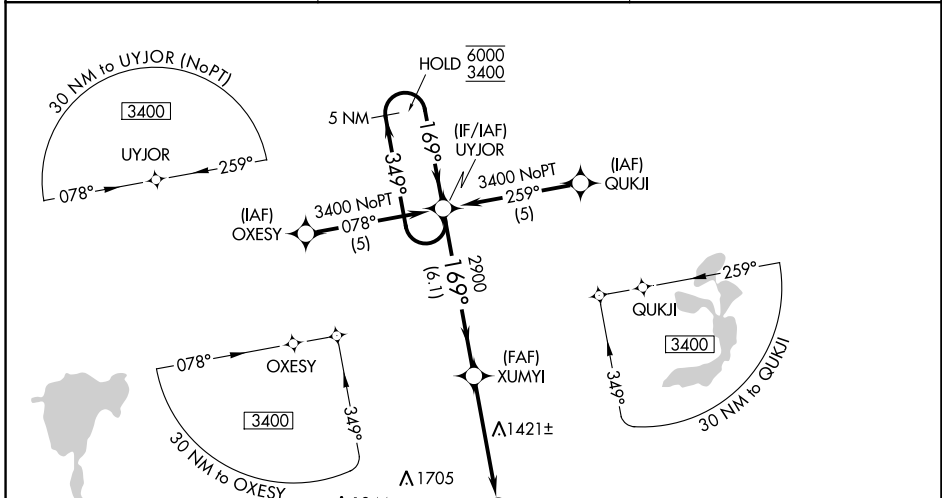

WAAS CH 40104 W16A	APP CRS 169°	Rwy Idg 4797 TDZE 1319 Apt Elev 1319
--	------------------------	---

RNAV (GPS) RWY 16

ESTHERVILLE MUNI (EST)

RNP APCH.

⚠ Circling NA to Rwy 6 and 24. Baro-VNAV and VDP NA when using Jackson altimeter setting. For uncompensated Baro-VNAV systems, LNAV/VNAV NA below -17°C or above 54°C. When local altimeter setting not received, use Jackson altimeter setting and increase all DA/MDA 60 feet.

MISSED APPROACH: Climb to 3400 direct OHYEQ and hold.

ASOS 121.425	MINNEAPOLIS CENTER 127.75 257.7	UNICOM 122.975 (CTAF) 0
------------------------	---	-----------------------------------

ELEV 1319	TDZE 1319
-----------	-----------

CATEGORY	A	B	C	D
LPV DA	1569-1	250 (300-1)		NA
LNAV/VNAV DA	1608-1	289 (300-1)		NA
LNAV MDA	1720-1	401 (500-1)		NA
C CIRCLING	1720-1 401 (500-1)	1840-1 521 (600-1)		NA

NC-3, 05 SEP 2024 to 03 OCT 2024

NC-3, 05 SEP 2024 to 03 OCT 2024