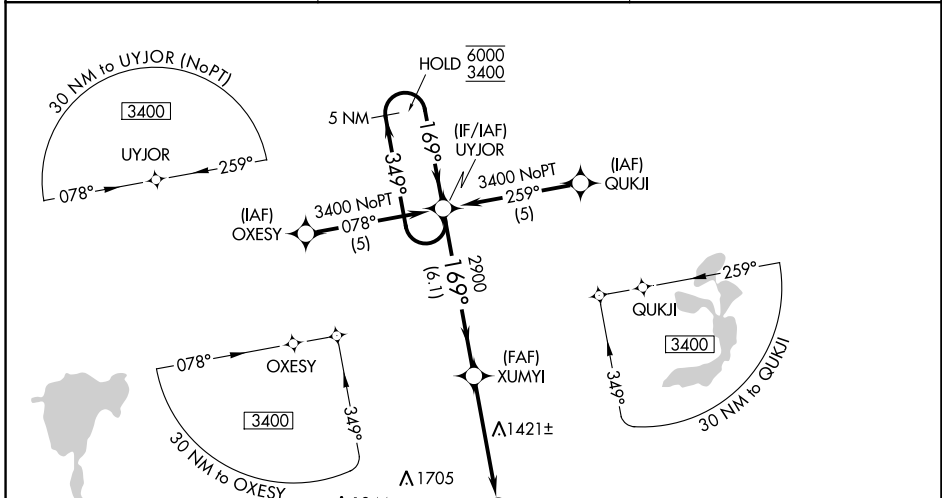

WAAS CH 40104 W16A	APP CRS 169°	Rwy Idg 4797 TDZE 1319 Apt Elev 1319
--	------------------------	---

RNAV (GPS) RWY 16

ESTHERVILLE MUNI (EST)

RNP APCH.

⚠ Circling NA to Rwy 6 and 24. Baro-VNAV and VDP NA when using Jackson altimeter setting. For uncompensated Baro-VNAV systems, LNAV/VNAV NA below -17°C or above 54°C. When local altimeter setting not received, use Jackson altimeter setting and increase all DA/MDA 60 feet.

MISSED APPROACH: Climb to 3400 direct OHYEQ and hold.

ASOS 121.425	MINNEAPOLIS CENTER 127.75 257.7	UNICOM 122.975 (CTAF) 0
------------------------	---	-----------------------------------

ELEV 1319	TDZE 1319
------------------	------------------

CATEGORY	A	B	C	D
LPV DA	1569-1	250 (300-1)		NA
LNAV/VNAV DA	1608-1	289 (300-1)		NA
LNAV MDA	1720-1	401 (500-1)		NA
C CIRCLING	1720-1 401 (500-1)	1840-1 521 (600-1)		NA

NC-3, 31 OCT 2024 to 28 NOV 2024

NC-3, 31 OCT 2024 to 28 NOV 2024