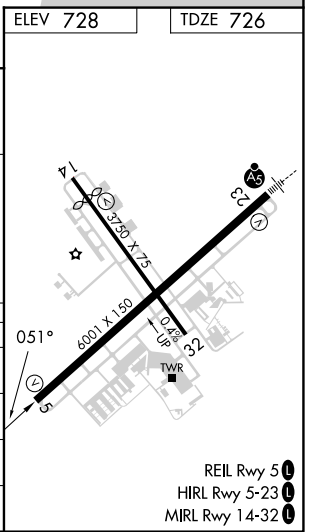

WAAS CH 81812 W05A	APP CRS 051°	Rwy Idg TDZE 726 Apt Elev 728	6001
--	------------------------	---	-------------

RNAV (GPS) RWY 5

WAUKEGAN NTL (UGN)

RNP APCH - GPS.	MISSED APPROACH: Climb to 2300 direct LIRIC and hold.
<p>▼ Rwy 5 helicopter visibility reduction below 3/4 SM NA. For uncompensated Baro-VNAV systems, LNAV/VNAV NA below -16°C or above 54°C.</p> <p>▲ Circling Rwy 14, 32 NA at night.</p>	

ATIS 132.4	CHICAGO APP CON 120.55	WAUKEGAN TOWER ★ 120.05(CTAF) 273.55	GND CON 121.65
----------------------	----------------------------------	--	--------------------------

CATEGORY	A	B	C	D
LPV DA		976-3/4	250 (300-3/4)	
LNAV/VNAV DA		1013-7/8	287 (300-7/8)	
LNAV MDA	1120-1	394 (400-1)	1120-1 1/8	394 (400-1 1/8)
CIRCLING	1220-1	492 (500-1)	1220-1 1/2	1400-2 1/4
			492 (500-1 1/2)	672 (700-2 1/4)