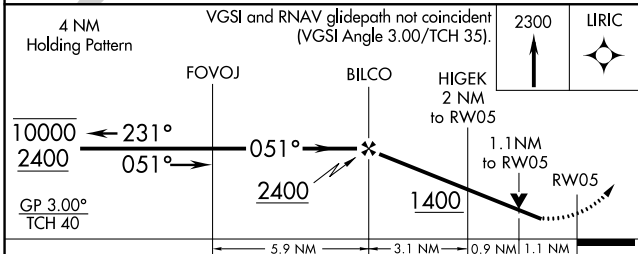

WAAS CH 81812 W05A	APP CRS 051°	Rwy Idg TDZE 726 Apt Elev 728	6001
--	------------------------	---	-------------

RNAV (GPS) RWY 5

WAUKEGAN NTL (UGN)

RNP APCH - GPS.	MISSED APPROACH: Climb to 2300 direct LIRIC and hold.
<p>▼ Rwy 5 helicopter visibility reduction below 3/4 SM NA. For uncompensated Baro-VNAV systems, LNAV/VNAV NA below -16°C or above 54°C.</p> <p>▲ Circling Rwy 14, 32 NA at night.</p>	

ATIS 132.4	CHICAGO APP CON 120.55	WAUKEGAN TOWER ★ 120.05(CTAF) 273.55	GND CON 121.65
----------------------	----------------------------------	--	--------------------------

CATEGORY	A	B	C	D
LPV DA		976-3/4	250 (300-3/4)	
LNAV/VNAV DA		1013-7/8	287 (300-7/8)	
LNAV MDA	1120-1	394 (400-1)	1120-1 1/8	394 (400-1 1/8)
CIRCLING	1220-1	492 (500-1)	1220-1 1/2	1400-2 1/4
			492 (500-1 1/2)	672 (700-2 1/4)