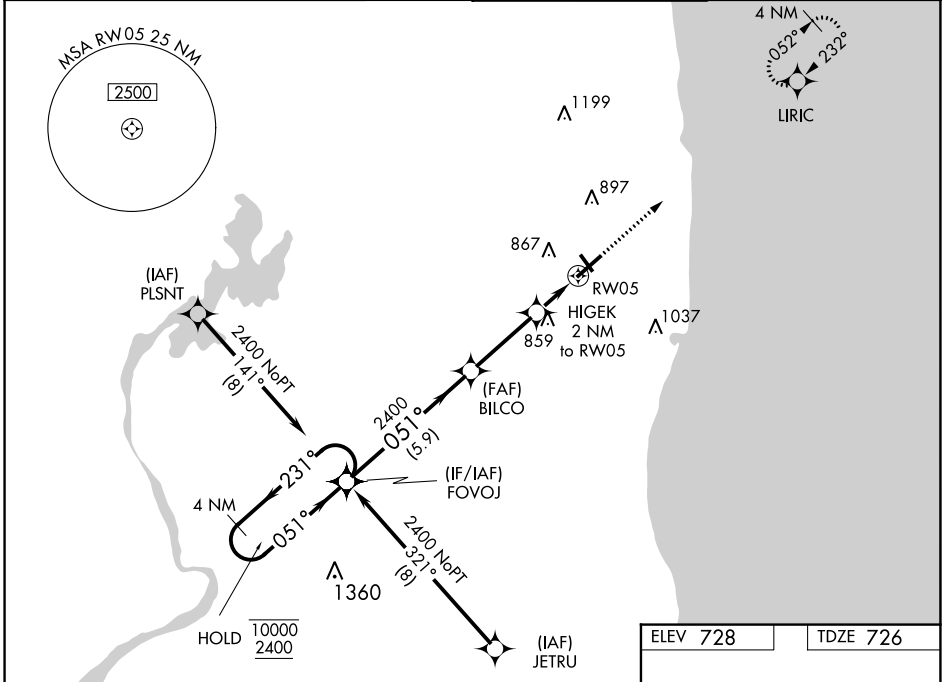

WAAS CH 81812 W05A	APP CRS 051°	Rwy Idg TDZE 726 Apt Elev 728	6001
--	------------------------	---	-------------

RNAV (GPS) RWY 5

WAUKEGAN NTL (UGN)

RNP APCH - GPS.	MISSED APPROACH: Climb to 2300 direct LIRIC and hold.
<p>▼ Rwy 5 helicopter visibility reduction below 3/4 SM NA. For uncompensated Baro-VNAV systems, LNAV/VNAV NA below -16°C or above 54°C.</p> <p>▲ Circling Rwy 14, 32 NA at night.</p>	

ATIS 132.4	CHICAGO APP CON 120.55	WAUKEGAN TOWER ★ 120.05(CTAF) 273.55	GND CON 121.65
----------------------	----------------------------------	--	--------------------------

CATEGORY	A	B	C	D
LPV DA		976-3/4	250 (300-3/4)	
LNAV/VNAV DA		1013-7/8	287 (300-7/8)	
LNAV MDA	1120-1	394 (400-1)	1120-1 1/8	394 (400-1 1/8)
CIRCLING	1220-1	492 (500-1)	1220-1 1/2	1400-2 1/4
			492 (500-1 1/2)	672 (700-2 1/4)

EC-3, 08 AUG 2024 to 05 SEP 2024

EC-3, 08 AUG 2024 to 05 SEP 2024