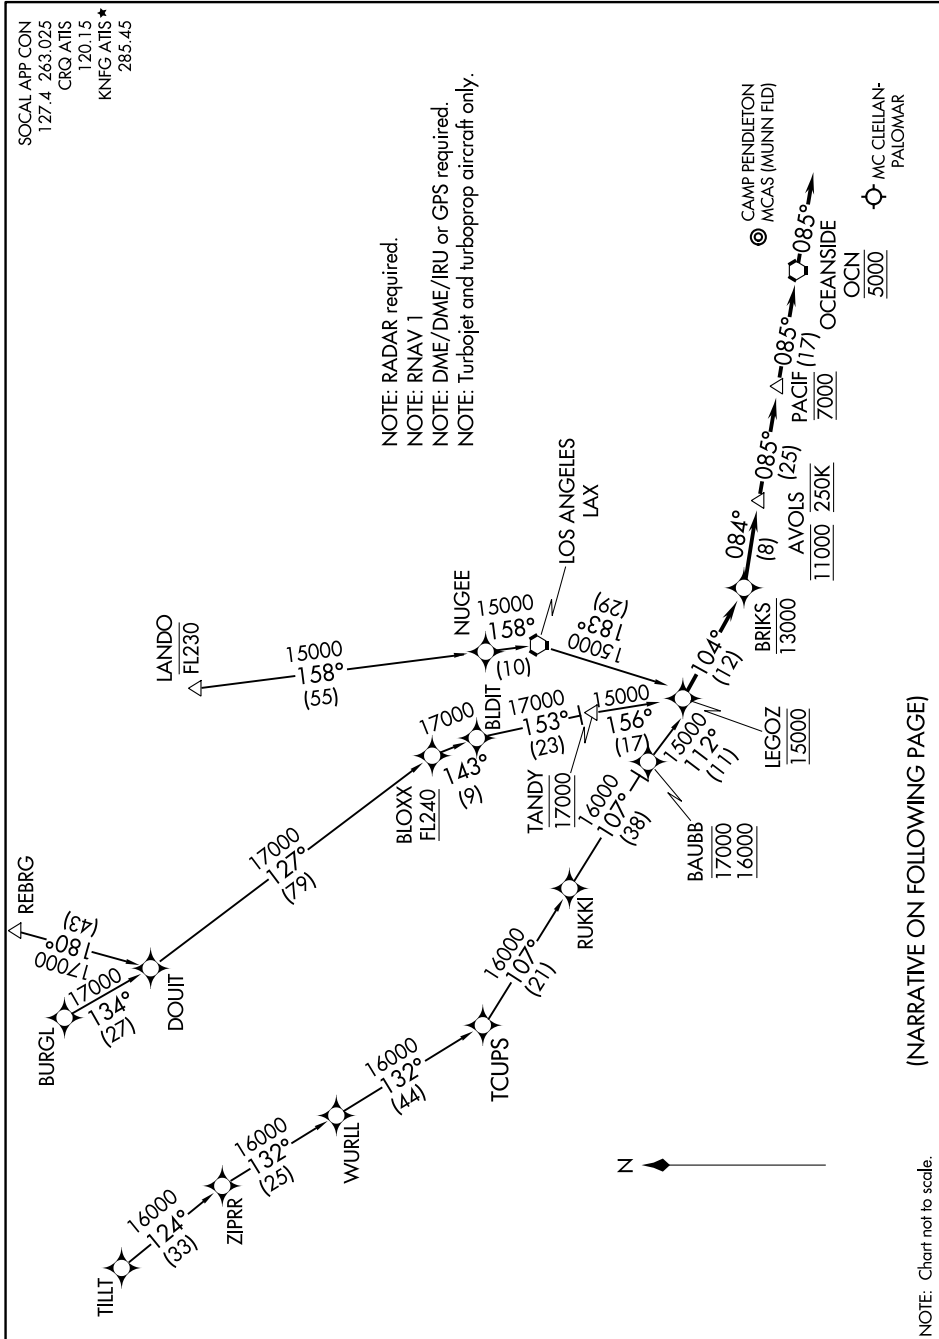

# LEGOZ TWO ARRIVAL (RNAV)

SOCAL APP CON  
127.4 263.025  
CRQ ATIS  
120.15  
KNFG ATIS \*  
285.45

NOTE: RADAR required.  
NOTE: RNAV 1  
NOTE: DME/DME/IRU or GPS required.  
NOTE: Turbojet and turboprop aircraft only.

(NARRATIVE ON FOLLOWING PAGE)

NOTE: Chart not to scale.