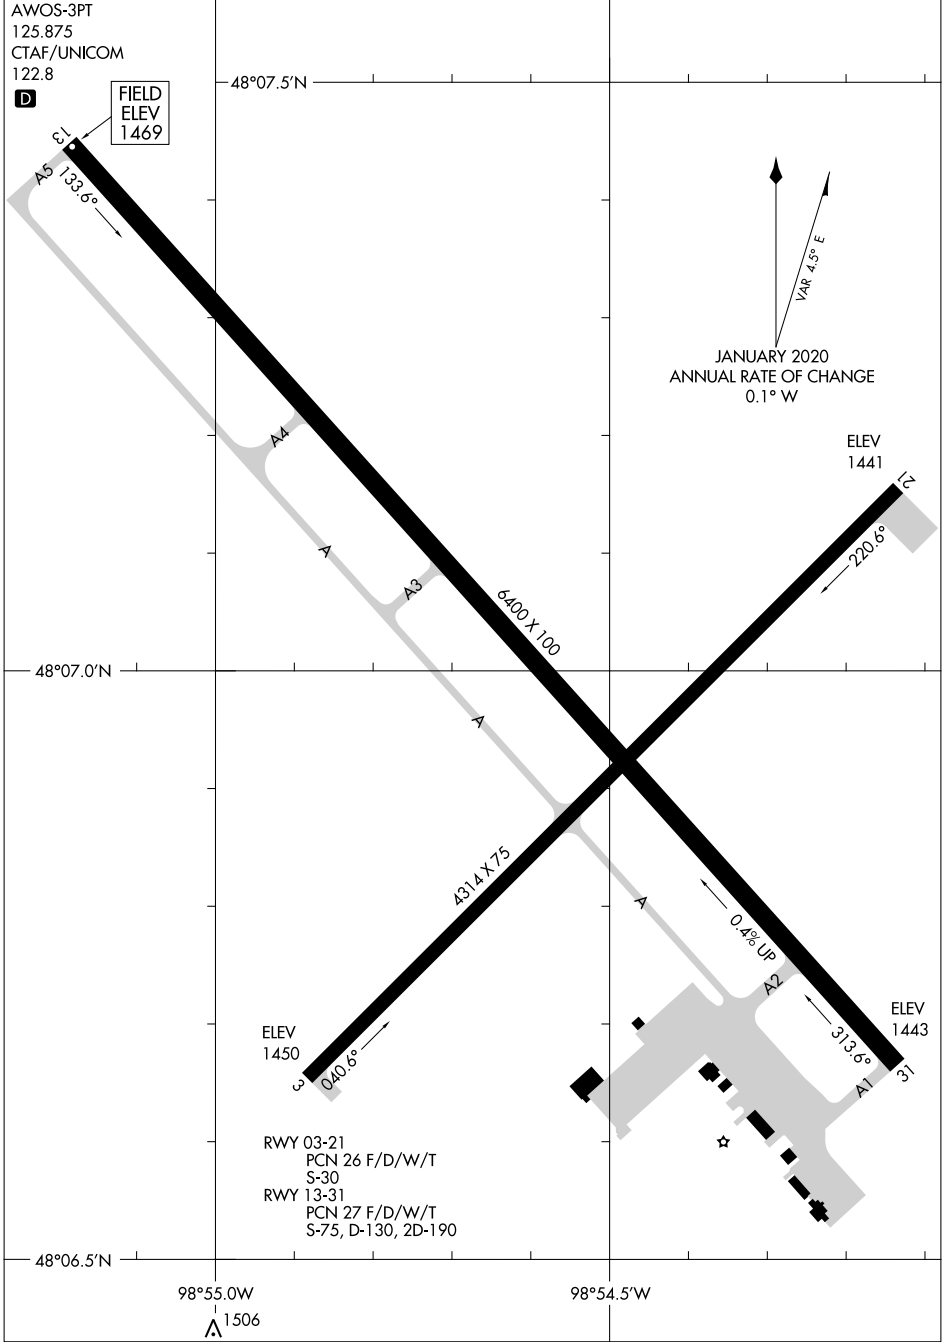

22307

AIRPORT DIAGRAM

AL-5305 (FAA)

DEVILS LAKE RGNL (DVL)
DEVILS LAKE, NORTH DAKOTA

NC-1, 18 MAY 2023 to 15 JUN 2023

NC-1, 18 MAY 2023 to 15 JUN 2023

AIRPORT DIAGRAM

22307

DEVILS LAKE, NORTH DAKOTA
DEVILS LAKE RGNL (DVL)