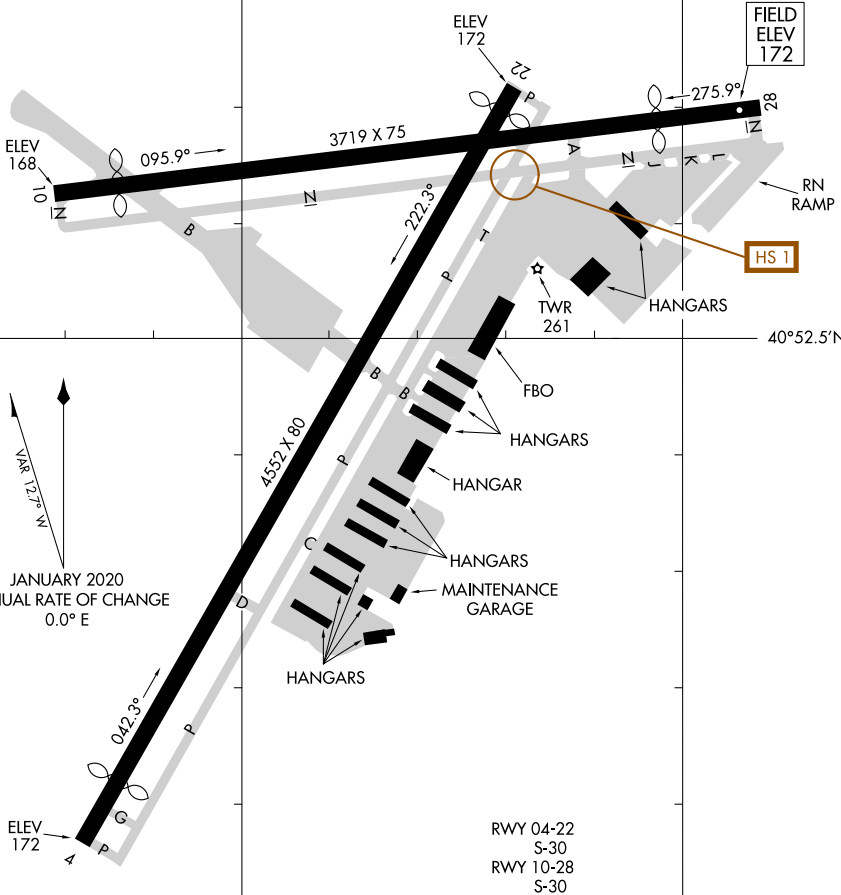

# AIRPORT DIAGRAM

AL-5275 (FAA)

ESSEX COUNTY (CDW)  
CALDWELL, NEW JERSEY

ATIS  
 135.5  
 CALDWELL TOWER ★  
 119.8  
 GND CON  
 121.9  
 CLNC DEL  
 121.1

NE-2, 31 OCT 2024 to 28 NOV 2024

NE-2, 31 OCT 2024 to 28 NOV 2024

CAUTION: BE ALERT TO RUNWAY CROSSING CLEARANCES.  
 READBACK OF ALL RUNWAY HOLDING INSTRUCTIONS IS REQUIRED.

74°17.0'W

74°16.5'W

# AIRPORT DIAGRAM

CALDWELL, NEW JERSEY  
ESSEX COUNTY (CDW)