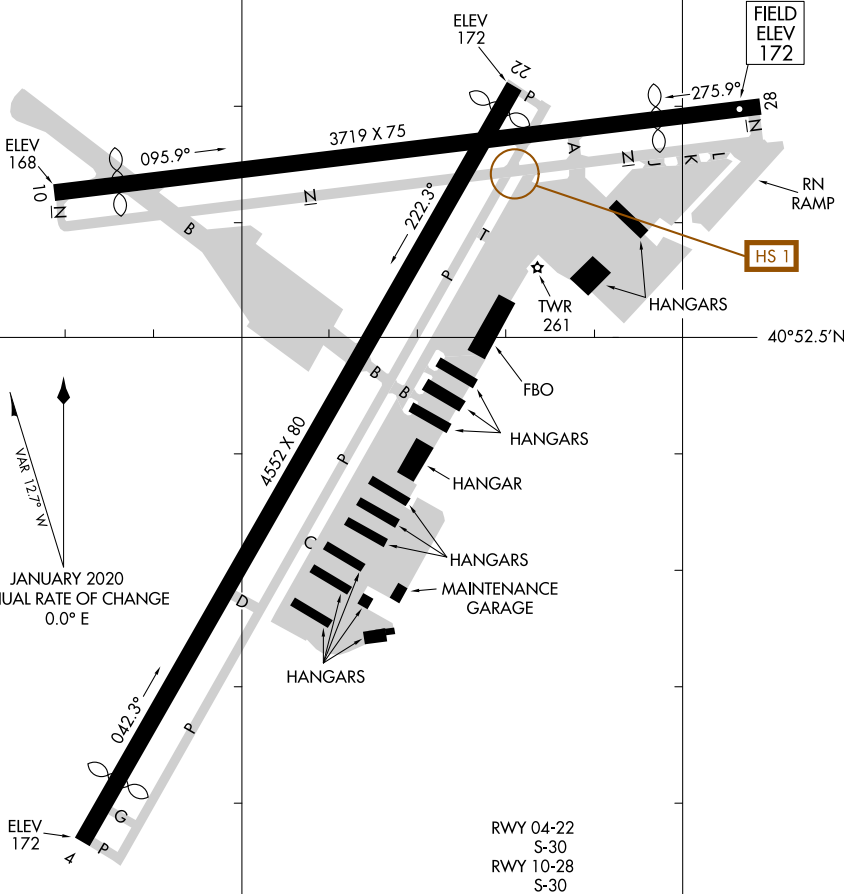

24249

# AIRPORT DIAGRAM

AL-5275 (FAA)

ESSEX COUNTY (CDW)  
CALDWELL, NEW JERSEY

ATIS  
 135.5  
 CALDWELL TOWER ★  
 119.8  
 GND CON  
 121.9  
 CLNC DEL  
 121.1

**D**

NE-2, 03 OCT 2024 to 31 OCT 2024

NE-2, 03 OCT 2024 to 31 OCT 2024