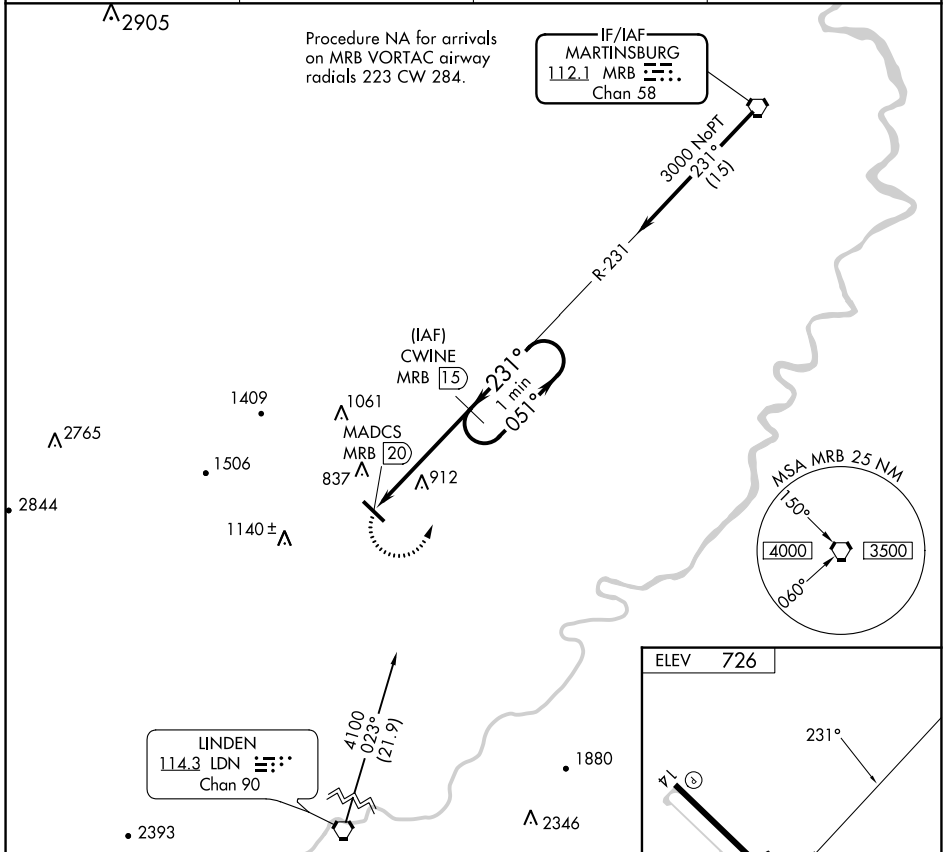

VORTAC MRB 112.1 Chan 58	APP CRS 231°	Rwy Idg TDZE Apt Elev N/A N/A 726
--	------------------------	---

VOR/DME-A

WINCHESTER RGNL (OKV)

⚠ When local altimeter setting not received, use Martinsburg altimeter setting and increase all MDA 80 feet and Cat C visibility 1/4 mile.

⚠ MISSED APPROACH: Climbing left turn to 3000 via MRB R-231 to CWINE/MRB 15 DME and hold, continue climb-in-hold to 3000.

AWOS-3 124.85	POTOMAC APP CON 120.45 306.925	CLNC DEL 126.15	UNICOM 122.975 (CTAF) 📞
-------------------------	--	---------------------------	--

CATEGORY	A	B	C	D
📍 CIRCLING	1180-1 454 (500-1)	1220-1 494 (500-1)	1380-1 3/4 654 (700-1 3/4)	1480-2 1/2 754 (800-2 1/2)

REIL Rwy 14 **📞**
HIRL Rwy 14-32 **📞**

NE-3, 26 JAN 2023 to 23 FEB 2023

NE-3, 26 JAN 2023 to 23 FEB 2023