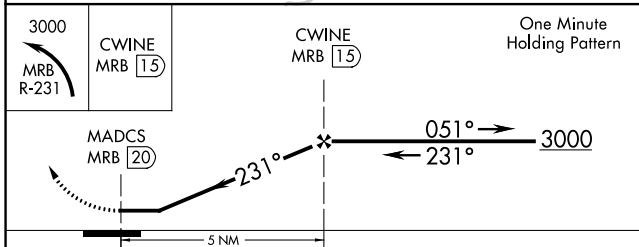

VORTAC MRB 112.1 Chan 58	APP CRS 231°	Rwy Idg TDZE Apt Elev N/A N/A 726
--	------------------------	---

VOR/DME-A

WINCHESTER RGNL (OKV)

⚠ When local altimeter setting not received, use Martinsburg altimeter setting and increase all MDA 80 feet and Cat C visibility 1/4 mile.

⚠ MISSED APPROACH: Climbing left turn to 3000 via MRB R-231 to CWINE/MRB 15 DME and hold, continue climb-in-hold to 3000.

AWOS-3 124.85	POTOMAC APP CON 120.45 306.925	CLNC DEL 126.15	UNICOM 122.975 (CTAF) 📞
-------------------------	--	---------------------------	--