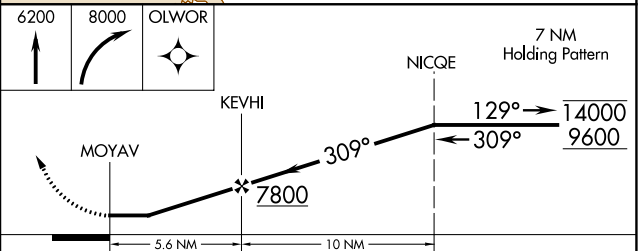

APP CRS 309°	Rwy Idg TDZE Apt Elev	N/A N/A 5102
------------------------	-----------------------------	---

RNAV (GPS)-B

YELLOWSTONE RGNL (COD)

RNP APCH.	MISSED APPROACH: Climb to 6200 then climbing right turn to 8000 direct OLVOR and hold.
-----------	--

AWOS-3PT 135.075	SALT LAKE CENTER 127.75 351.9	UNICOM 122.8 (CTAF)
----------------------------	---	-------------------------------

REIL Rwys 4 and 22 1	REIL Rwy 4-22 1	CATEGORY	A	B	C	D
		C CIRCLING	6160-1¼ 1058 (1100-1¼)	6160-1½ 1058 (1100-1½)	6160-3 1058 (1100-3)	6940-3 1838 (1900-3)