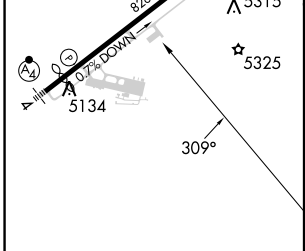

APP CRS 309°	Rwy Idg TDZE Apt Elev	N/A N/A 5102
------------------------	-----------------------------	---

RNAV (GPS)-B

YELLOWSTONE RGNL (COD)

RNP APCH.	MISSED APPROACH: Climb to 6200 then climbing right turn to 8000 direct OLVOR and hold.
-----------	--

AWOS-3PT 135.075	SALT LAKE CENTER 127.75 351.9	UNICOM 122.8 (CTAF)
----------------------------	---	-------------------------------

REIL Rwys 4 and 22 1	REIL Rwy 4-22 1	CATEGORY	A	B	C	D
		C CIRCLING	6160-1¼ 1058 (1100-1¼)	6160-1½ 1058 (1100-1½)	6160-3 1058 (1100-3)	6940-3 1838 (1900-3)