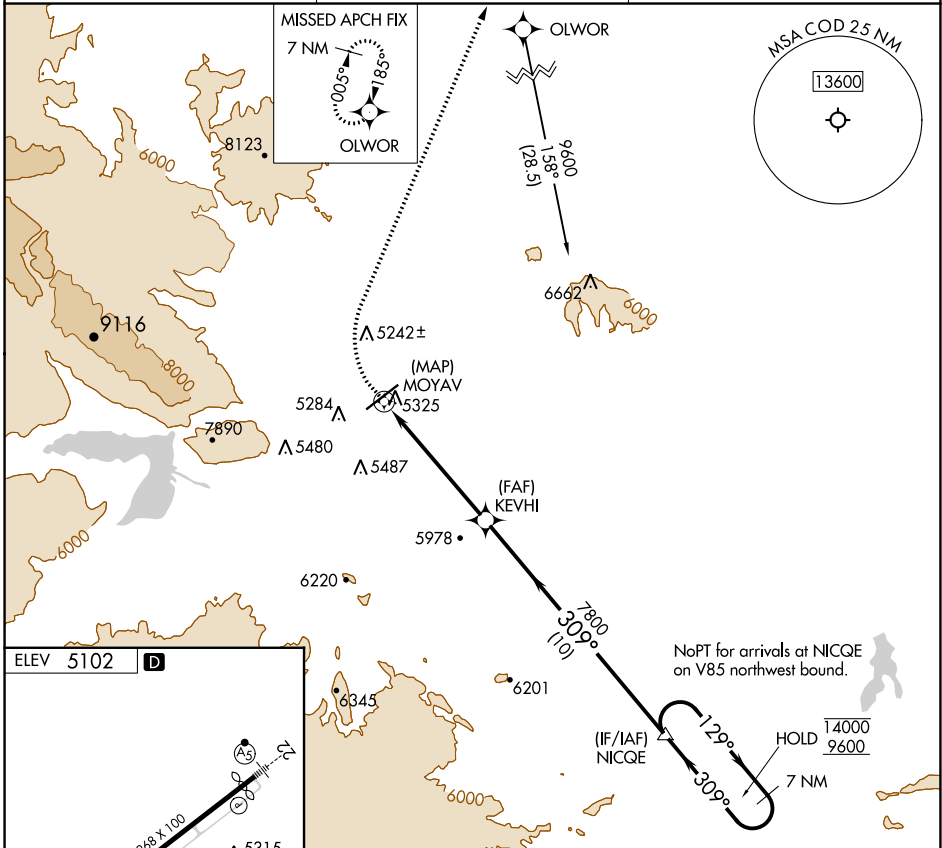

APP CRS 309°	Rwy Idg TDZE Apt Elev	N/A N/A 5102
------------------------	-----------------------------	---

RNAV (GPS)-B

YELLOWSTONE RGNL (COD)

RNP APCH.	MISSED APPROACH: Climb to 6200 then climbing right turn to 8000 direct OLVOR and hold.
-----------	--

AWOS-3PT 135.075	SALT LAKE CENTER 127.75 351.9	UNICOM 122.8 (CTAF)
----------------------------	---	-------------------------------

REIL Rwys 4 and 22 1	REIL Rwy 4-22 1	CATEGORY	A	B	C	D
		C CIRCLING	6160-1¼ 1058 (1100-1¼)	6160-1½ 1058 (1100-1½)	6160-3 1058 (1100-3)	6940-3 1838 (1900-3)

NW-1, 31 OCT 2024 to 28 NOV 2024

NW-1, 31 OCT 2024 to 28 NOV 2024