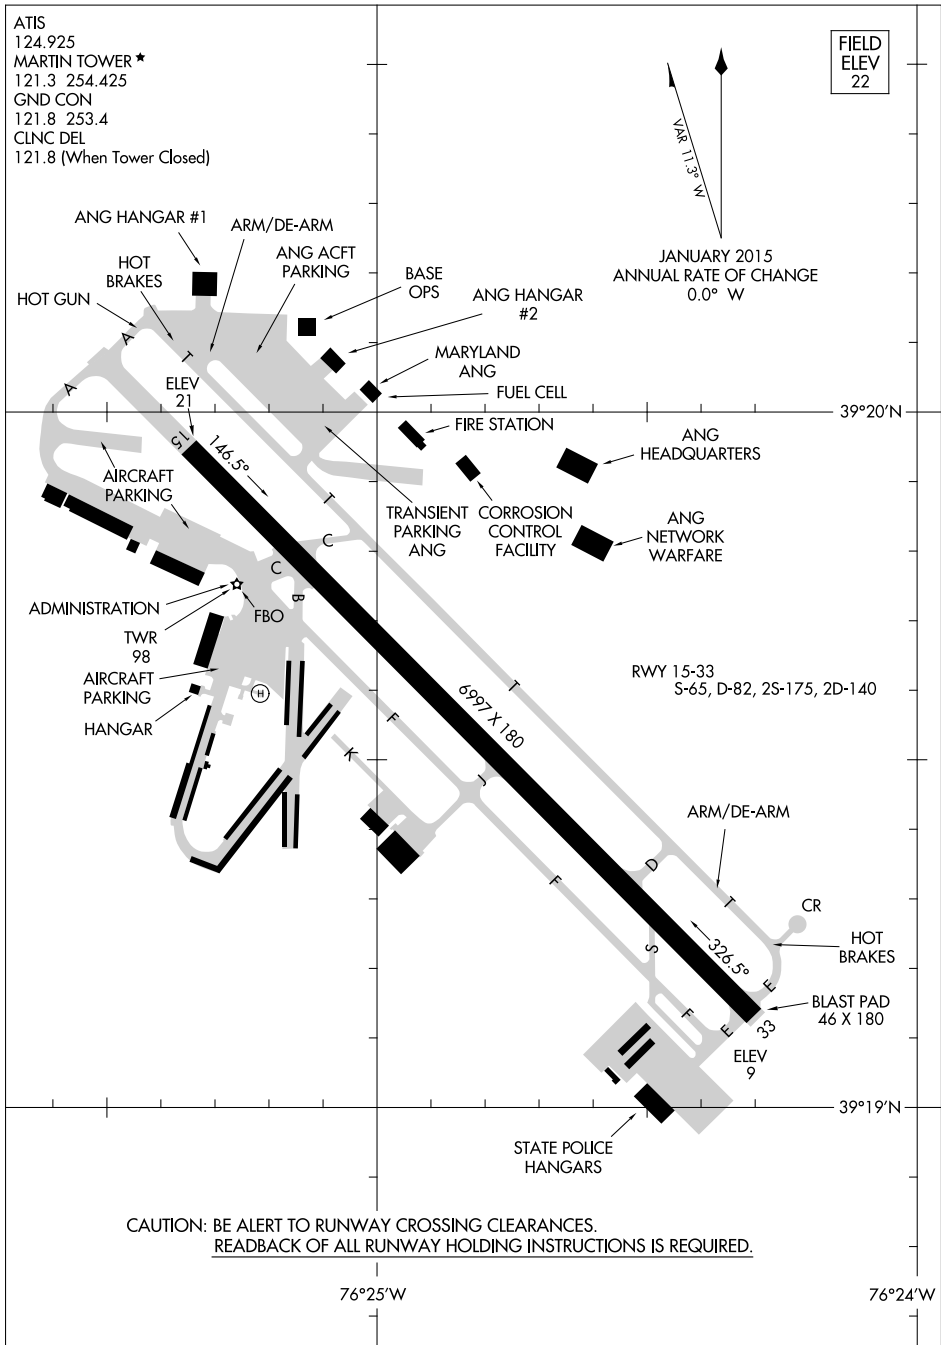

AIRPORT DIAGRAM

AL-5222 (FAA)

MARTIN STATE (MTN)
BALTIMORE, MARYLAND

ATIS
124.925
MARTIN TOWER ★
121.3 254.425
GND CON
121.8 253.4
CLNC DEL
121.8 (When Tower Closed)

FIELD
ELEV
22

VAR 11.3° W
JANUARY 2015
ANNUAL RATE OF CHANGE
0.0° W

NE-3, 21 JUN 2018 to 19 JUL 2018

NE-3, 21 JUN 2018 to 19 JUL 2018

CAUTION: BE ALERT TO RUNWAY CROSSING CLEARANCES.
READBACK OF ALL RUNWAY HOLDING INSTRUCTIONS IS REQUIRED.

AIRPORT DIAGRAM

BALTIMORE, MARYLAND
MARTIN STATE (MTN)