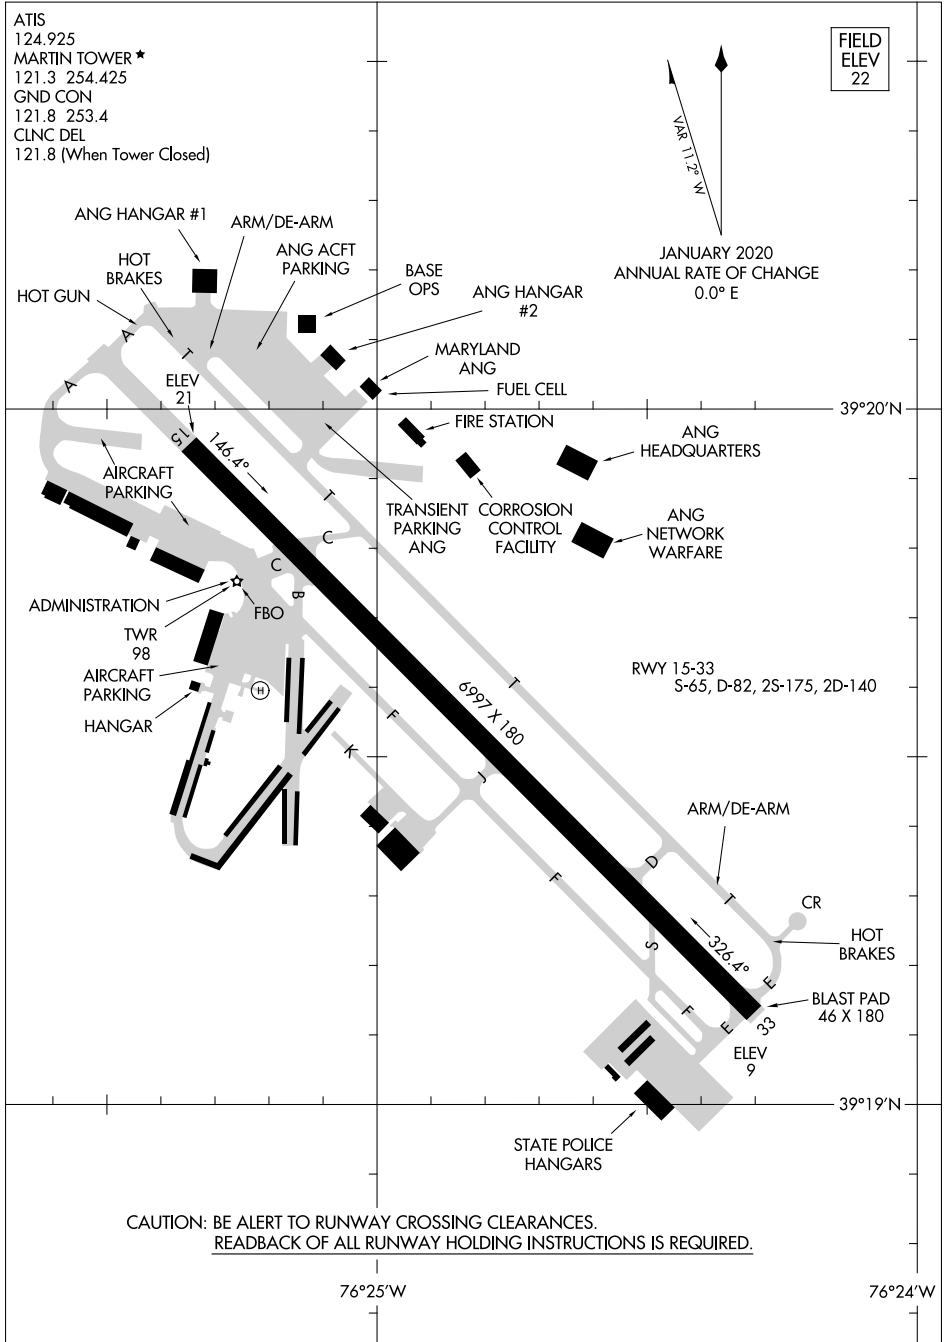

# AIRPORT DIAGRAM

AL-5222 (FAA)

MARTIN STATE (MTN)  
BALTIMORE, MARYLAND

ATIS  
124.925  
MARTIN TOWER ★  
121.3 254.425  
GND CON  
121.8 253.4  
CLNC DEL  
121.8 (When Tower Closed)

FIELD  
ELEV  
22

VAR 11.2° W  
JANUARY 2020  
ANNUAL RATE OF CHANGE  
0.0° E

NE-3, 22 APR 2021 to 20 MAY 2021

NE-3, 22 APR 2021 to 20 MAY 2021

CAUTION: BE ALERT TO RUNWAY CROSSING CLEARANCES.  
READBACK OF ALL RUNWAY HOLDING INSTRUCTIONS IS REQUIRED.

# AIRPORT DIAGRAM

BALTIMORE, MARYLAND  
MARTIN STATE (MTN)