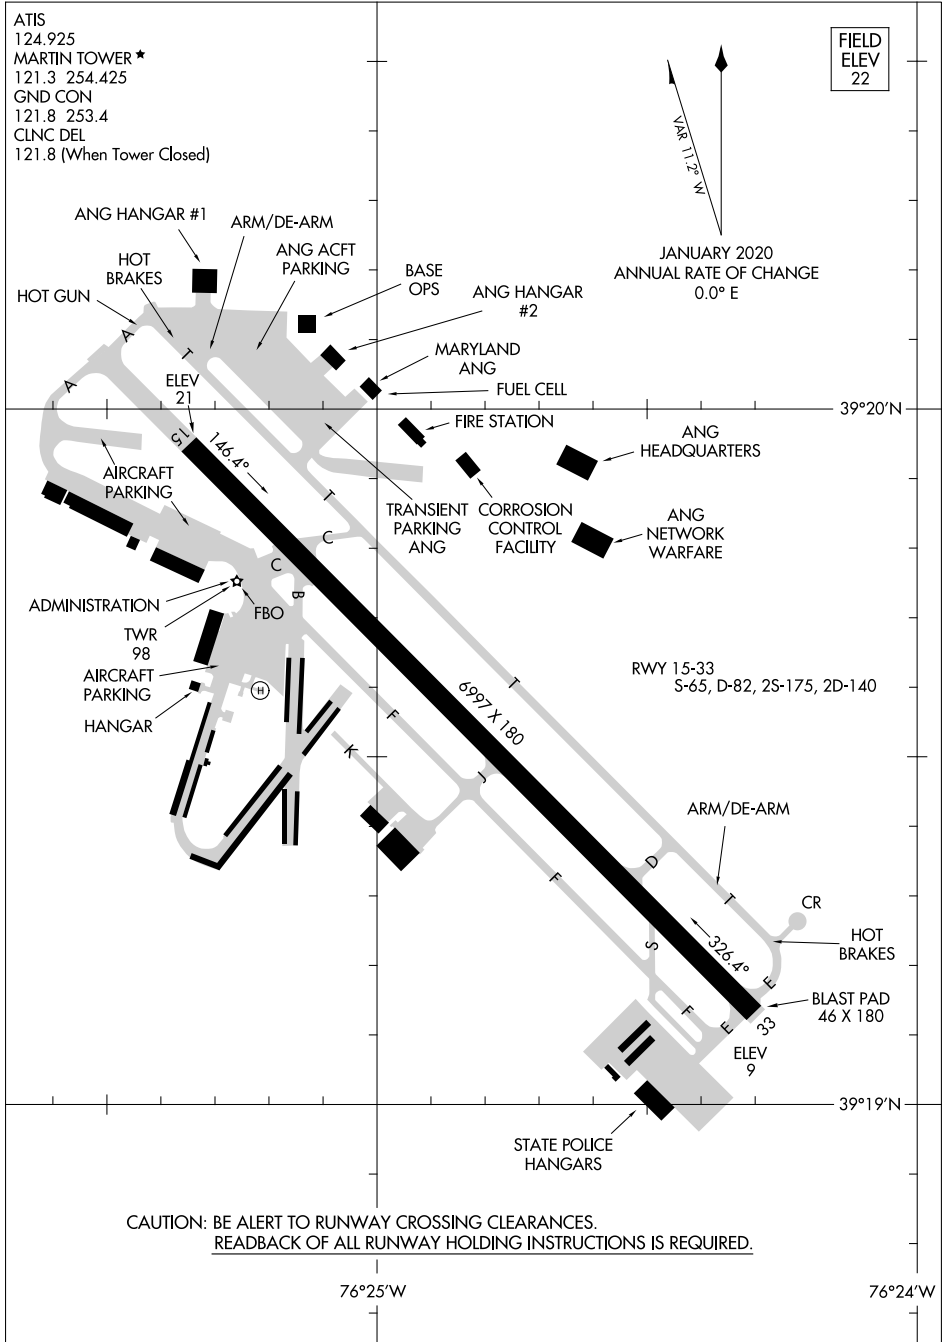

AIRPORT DIAGRAM

AL-5222 (FAA)

MARTIN STATE (MTN)
BALTIMORE, MARYLAND

ATIS
124.925
MARTIN TOWER ★
121.3 254.425
GND CON
121.8 253.4
CLNC DEL
121.8 (When Tower Closed)

FIELD
ELEV
22

VAR 11.2° W
JANUARY 2020
ANNUAL RATE OF CHANGE
0.0° E

NE-3, 26 MAR 2020 to 23 APR 2020

NE-3, 26 MAR 2020 to 23 APR 2020

CAUTION: BE ALERT TO RUNWAY CROSSING CLEARANCES.
READBACK OF ALL RUNWAY HOLDING INSTRUCTIONS IS REQUIRED.