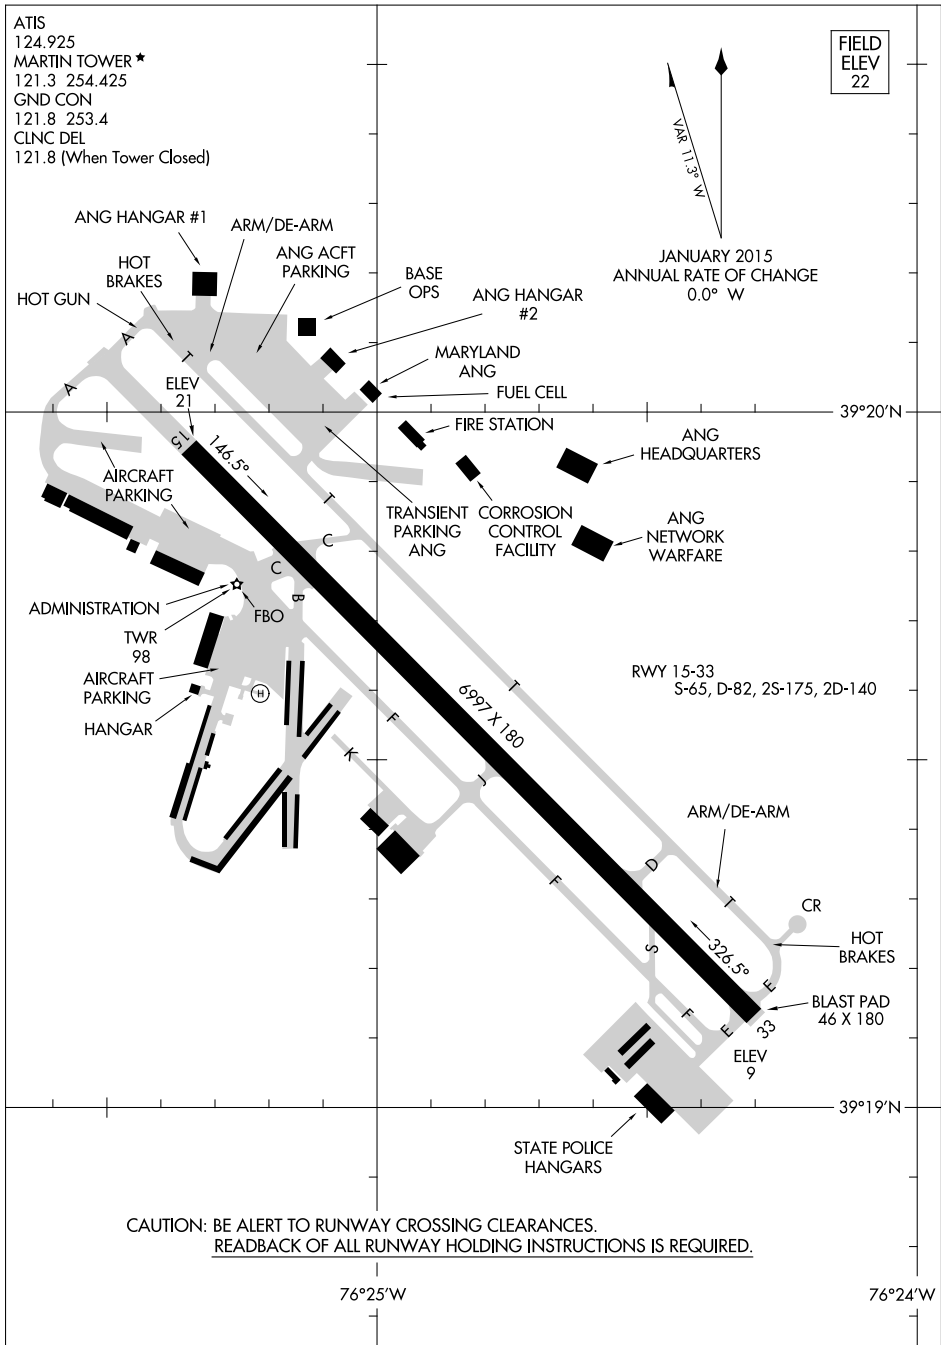

AIRPORT DIAGRAM

AL-5222 (FAA)

MARTIN STATE (MTN)
BALTIMORE, MARYLAND

ATIS
124.925
MARTIN TOWER ★
121.3 254.425
GND CON
121.8 253.4
CLNC DEL
121.8 (When Tower Closed)

FIELD
ELEV
22

VAR 11.3° W
JANUARY 2015
ANNUAL RATE OF CHANGE
0.0° W

NE-3, 11 OCT 2018 to 08 NOV 2018

NE-3, 11 OCT 2018 to 08 NOV 2018

CAUTION: BE ALERT TO RUNWAY CROSSING CLEARANCES.
READBACK OF ALL RUNWAY HOLDING INSTRUCTIONS IS REQUIRED.

AIRPORT DIAGRAM

BALTIMORE, MARYLAND
MARTIN STATE (MTN)