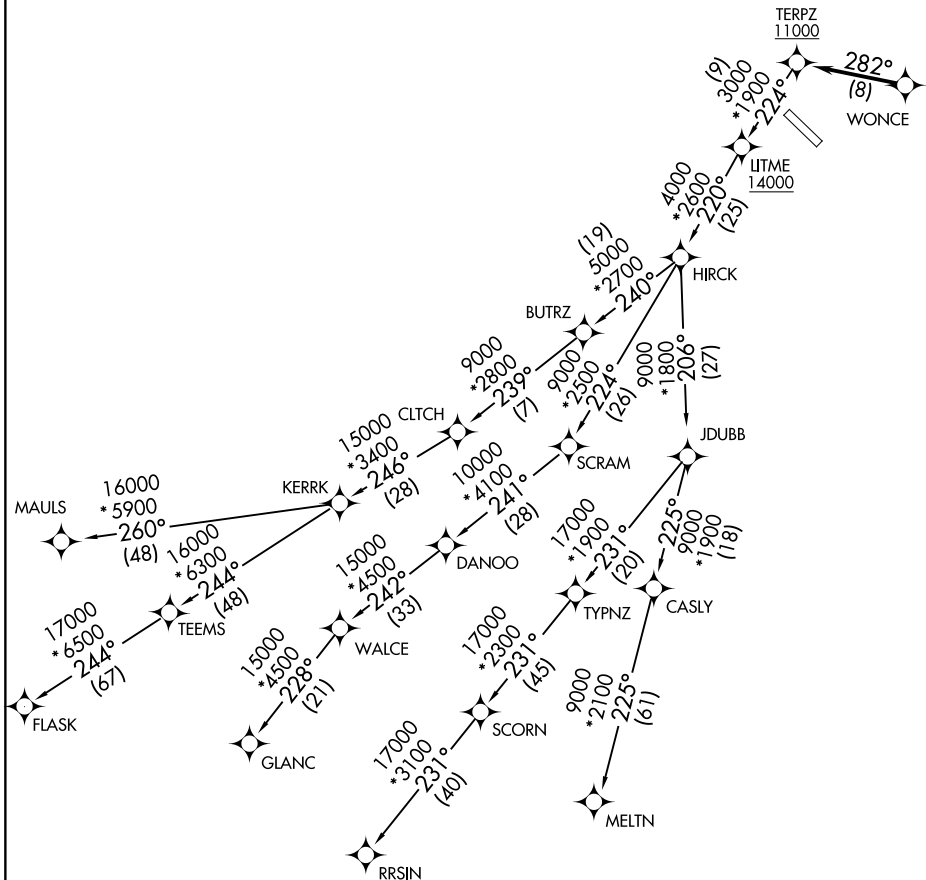

(TERPZ8.TERPZ) 24193

AL-5212 (FAA)

MONTGOMERY COUNTY AIRPARK (GAI)

TERPZ EIGHT DEPARTURE (RNAV)

GAITHERSBURG, MARYLAND

POTOMAC DEP CON
128.7 307.9
AWOS-3PT
128.275
CLNC DEL
121.6
UNICOM
123.075 (CTAF)

RNAV 1 - DME/DME/IRU or GPS.

RADAR required.

**TOP ALTITUDE:
17000**

NE-3, 03 OCT 2024 to 31 OCT 2024

NE-3, 03 OCT 2024 to 31 OCT 2024

NOTE: Jet aircraft only.

TAKEOFF MINIMUMS:
Rwy 14, 32: Standard.

NOTE: Chart not to scale.

TERPZ EIGHT DEPARTURE (RNAV)

(TERPZ8.TERPZ) 11JUL24

GAITHERSBURG, MARYLAND
MONTGOMERY COUNTY AIRPARK (GAI)