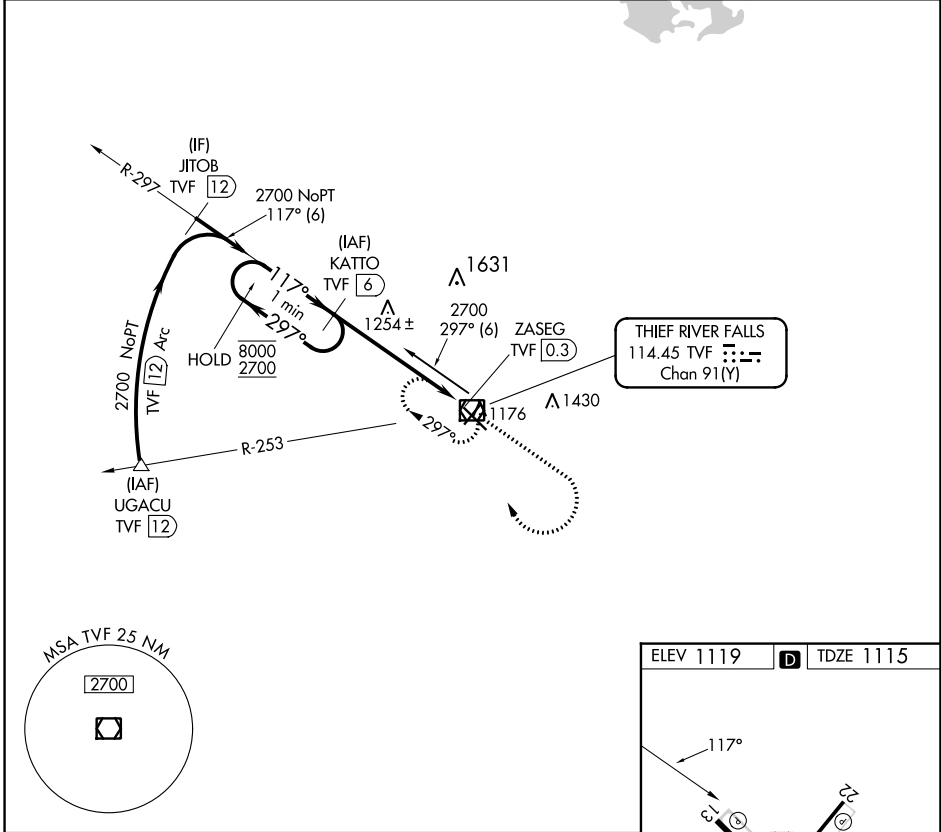

VOR/DME TVF <b>114.45</b> Chan <b>91(Y)</b>	APP CRS <b>117°</b>	Rwy Idg TDZE <b>1115</b> Apt Elev <b>1119</b>	<b>6504</b>
---	------------------------	---	-------------

# VOR Z RWY 13

THIEF RIVER FALLS RGNL (TVF)

DME required.	MISSED APPROACH: Climb to 2700 then right turn direct TVF VOR/DME and hold.
---------------	---

AWOS-3PT <b>119.025</b>	MINNEAPOLIS CENTER <b>132.15 269.6</b>	UNICOM <b>122.8 (CTAF)</b>
----------------------------	---	-------------------------------

NC-1, 31 OCT 2024 to 28 NOV 2024

NC-1, 31 OCT 2024 to 28 NOV 2024

CATEGORY	A	B	C	D
S-13	1520-1	405 (500-1)	1520-1¼	405 (500-1¼)

HIRL Rwy 13-31  
MIRL Rwy 4-22  
REIL Rws 4, 13, and 22