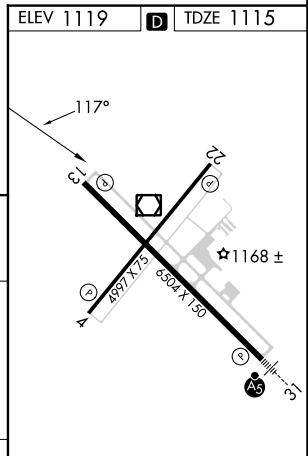

CATEGORY	A	B	C	D
S-13	1520-1	405 (500-1)	1520-1¼	405 (500-1¼)

HIRL Rwy 13-31
MIRL Rwy 4-22
REIL Rws 4, 13, and 22