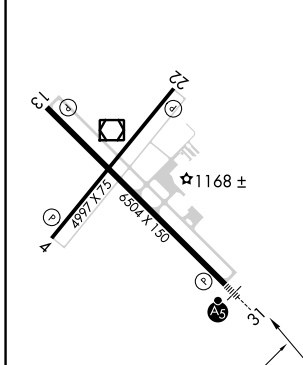

VOR/DME TVF 114.45 Chan 91(Y)	APP CRS 312°	Rwy Idg TDZE Apt Elev	6304 1114 1119
---	------------------------	-----------------------------	---

VOR RWY 31

THIEF RIVER FALLS RGNL (TVF)

		MISSED APPROACH: Climb to 2700 on TVF R-297 then left turn direct TVF VOR/DME and hold.

AWOS-3PT 119.025	MINNEAPOLIS CENTER 132.15 269.6	UNICOM 122.8 (CTAF)
----------------------------	---	-------------------------------

IAF
THIEF RIVER FALLS
114.45 TVF
Chan 91(Y)

ELEV 1119	D	TDZE 1114
-----------	----------	-----------

CATEGORY	A	B	C	D
S-31	1660-1/2 546 (600-1/2)		1660-1 1/8 546 (600-1 1/8)	
C CIRCLING	1660-1 541 (600-1)		1820-2 701 (800-2)	1980-2 3/4 861 (900-2 3/4)

NC-1, 03 OCT 2024 to 31 OCT 2024

NC-1, 03 OCT 2024 to 31 OCT 2024