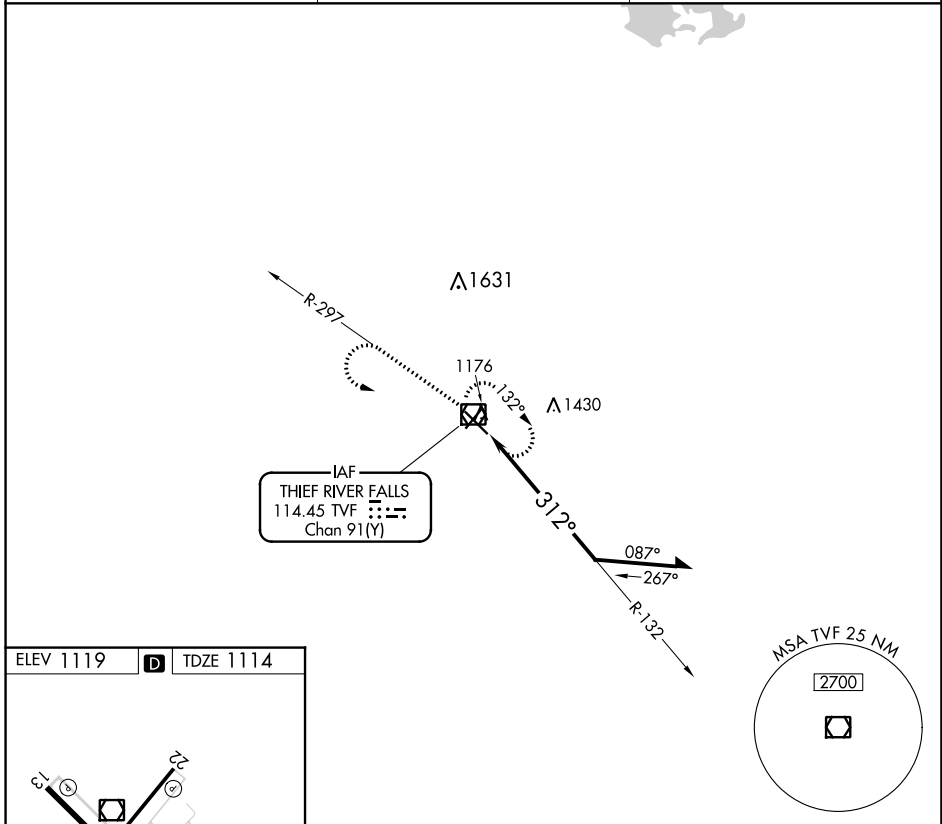

VOR/DME TVF 114.45 Chan 91(Y)	APP CRS 312°	Rwy Idg TDZE Apt Elev	6304 1114 1119
---	------------------------	-----------------------------	---

VOR RWY 31

THIEF RIVER FALLS RGNL (TVF)

		MISSED APPROACH: Climb to 2700 on TVF R-297 then left turn direct TVF VOR/DME and hold.

AWOS-3PT 119.025	MINNEAPOLIS CENTER 132.15 269.6	UNICOM 122.8 (CTAF)
----------------------------	---	-------------------------------

IAF
THIEF RIVER FALLS
114.45 TVF
Chan 91(Y)

ELEV 1119	D	TDZE 1114
-----------	----------	-----------

CATEGORY	A	B	C	D
S-31	1660-1/2 546 (600-1/2)		1660-1 1/8 546 (600-1 1/8)	
C CIRCLING	1660-1 541 (600-1)		1820-2 701 (800-2)	1980-2 3/4 861 (900-2 3/4)

NC-1, 03 OCT 2024 to 31 OCT 2024

NC-1, 03 OCT 2024 to 31 OCT 2024