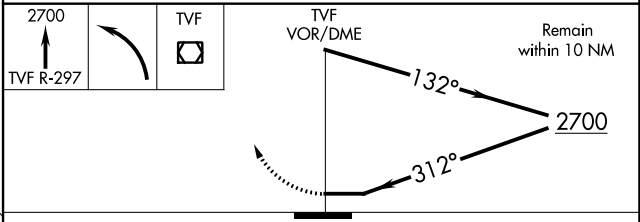

VOR/DME TVF 114.45 Chan 91(Y)	APP CRS 312°	Rwy Idg TDZE Apt Elev	6304 1114 1119
---	------------------------	-----------------------------	---

VOR RWY 31

THIEF RIVER FALLS RGNL (TVF)

		MISSED APPROACH: Climb to 2700 on TVF R-297 then left turn direct TVF VOR/DME and hold.

CATEGORY	A	B	C	D
S-31	1660-1/2 546 (600-1/2)		1660-1 1/8 546 (600-1 1/8)	
C CIRCLING	1660-1 541 (600-1)		1820-2 701 (800-2)	1980-2 3/4 861 (900-2 3/4)

NC-1, 03 OCT 2024 to 31 OCT 2024

NC-1, 03 OCT 2024 to 31 OCT 2024